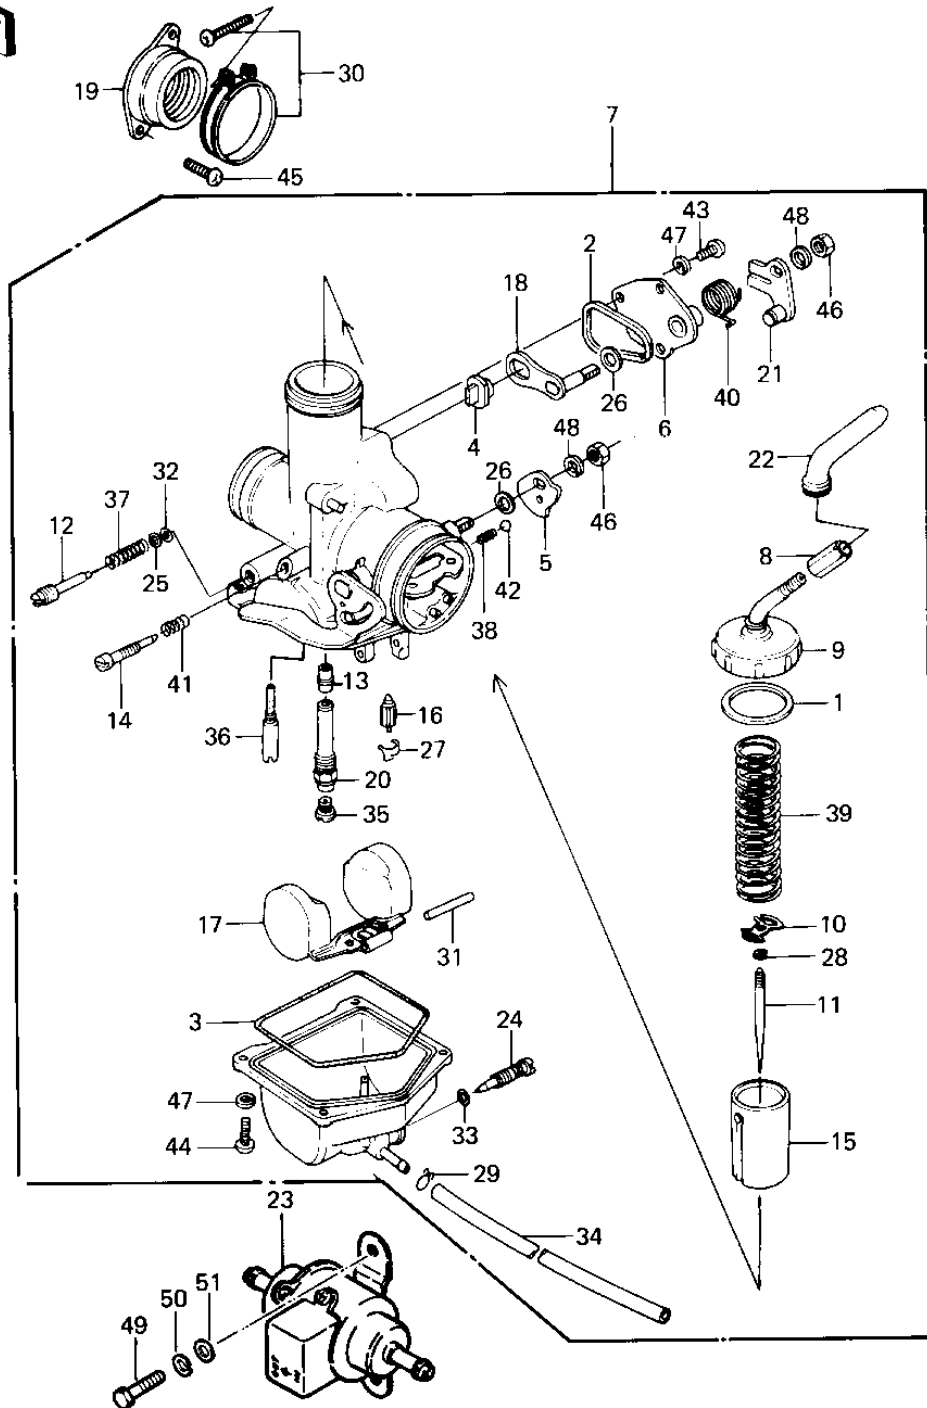

1983 KLT200

PARTS DIAGRAM

CARBURETOR/FUEL PUMP

E 1611-0090

1983 KLT200

PARTS LIST

CARBURETOR/FUEL PUMP

Kawasaki

Let the Good Times Roll®

ITEM NAME

PART NUMBER

QUANTITY
