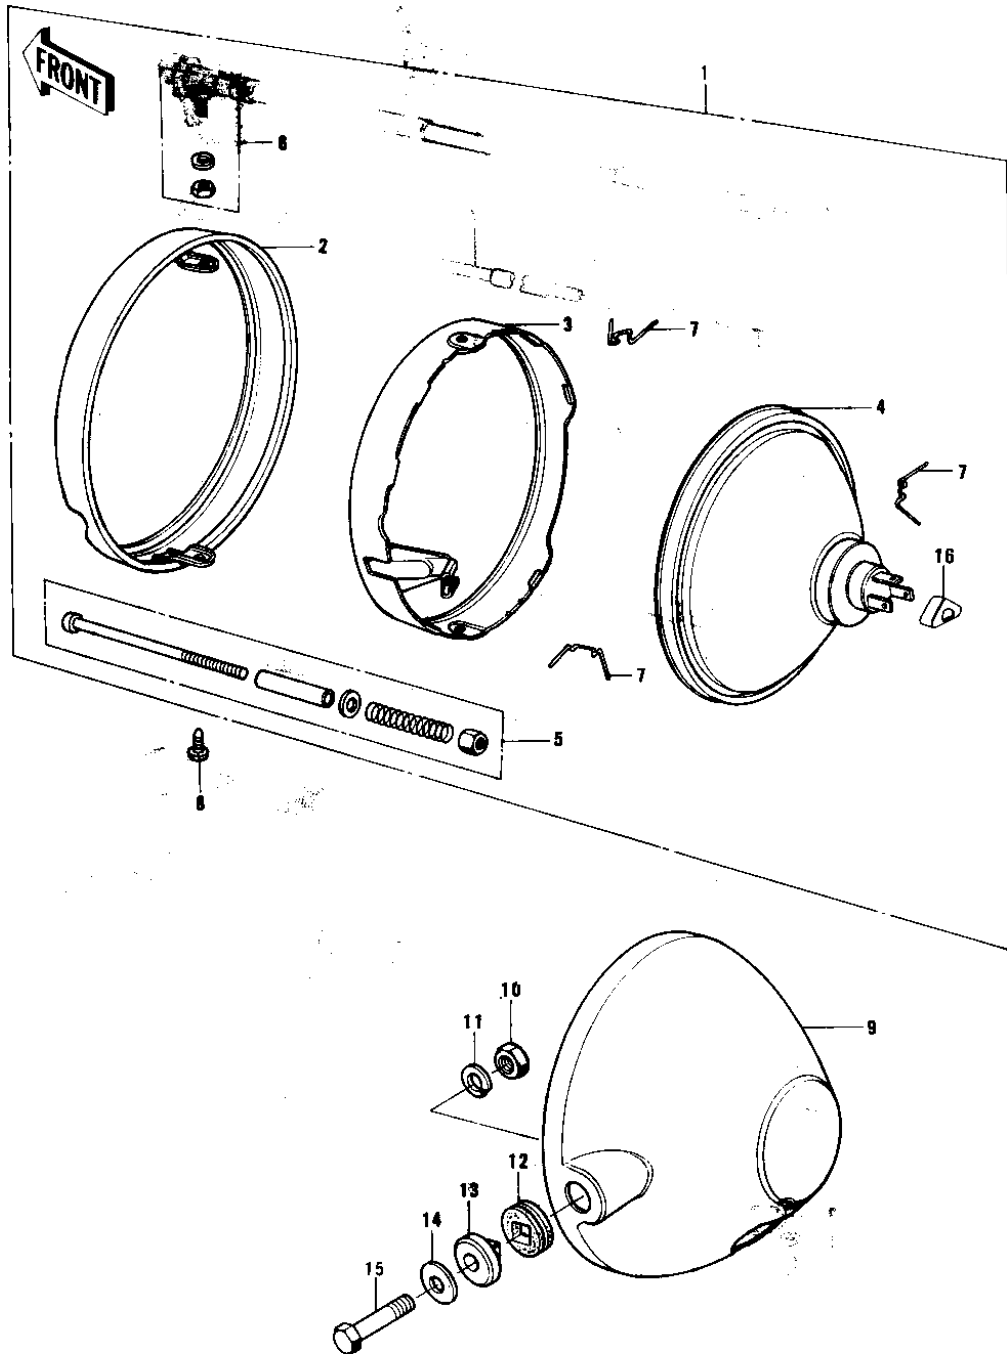

1978 KE175

PARTS DIAGRAM

HEADLIGHT

1978 KE175

PARTS LIST

HEADLIGHT

Kawasaki

Let the Good Times Roll®

ITEM NAME

PART NUMBER

QUANTITY
