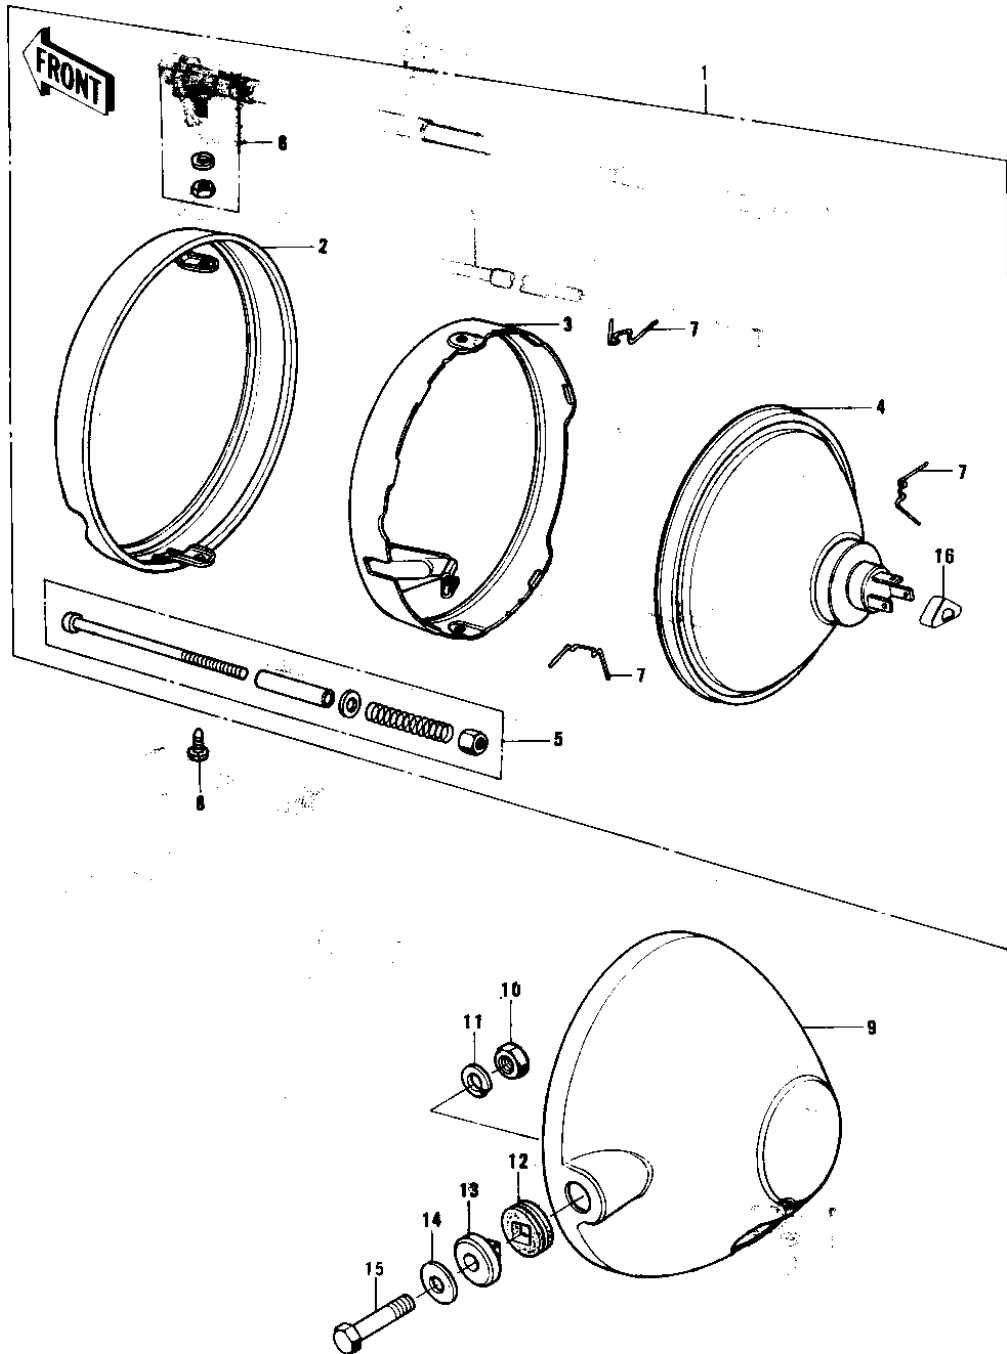

1976 KE175

PARTS DIAGRAM

HEADLIGHT

1976 KE175

PARTS LIST

HEADLIGHT

Kawasaki

Let the Good Times Roll®

ITEM NAME

PART NUMBER

QUANTITY
