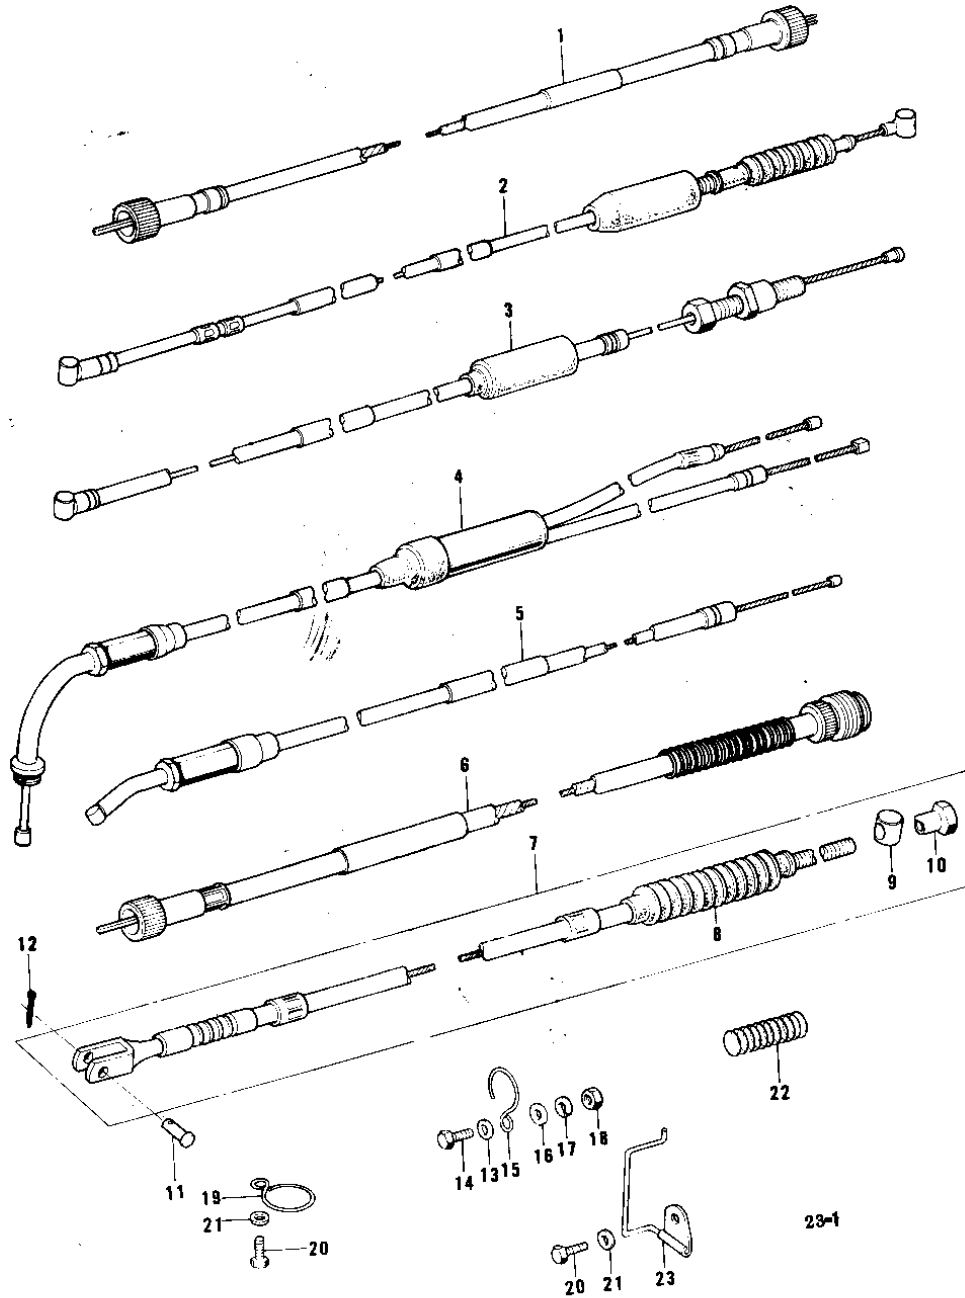

1978 KE175

PARTS DIAGRAM

CABLES

1978 KE175

PARTS LIST

CABLES

Kawasaki

Let the Good Times Roll®

ITEM NAME

PART NUMBER

QUANTITY
