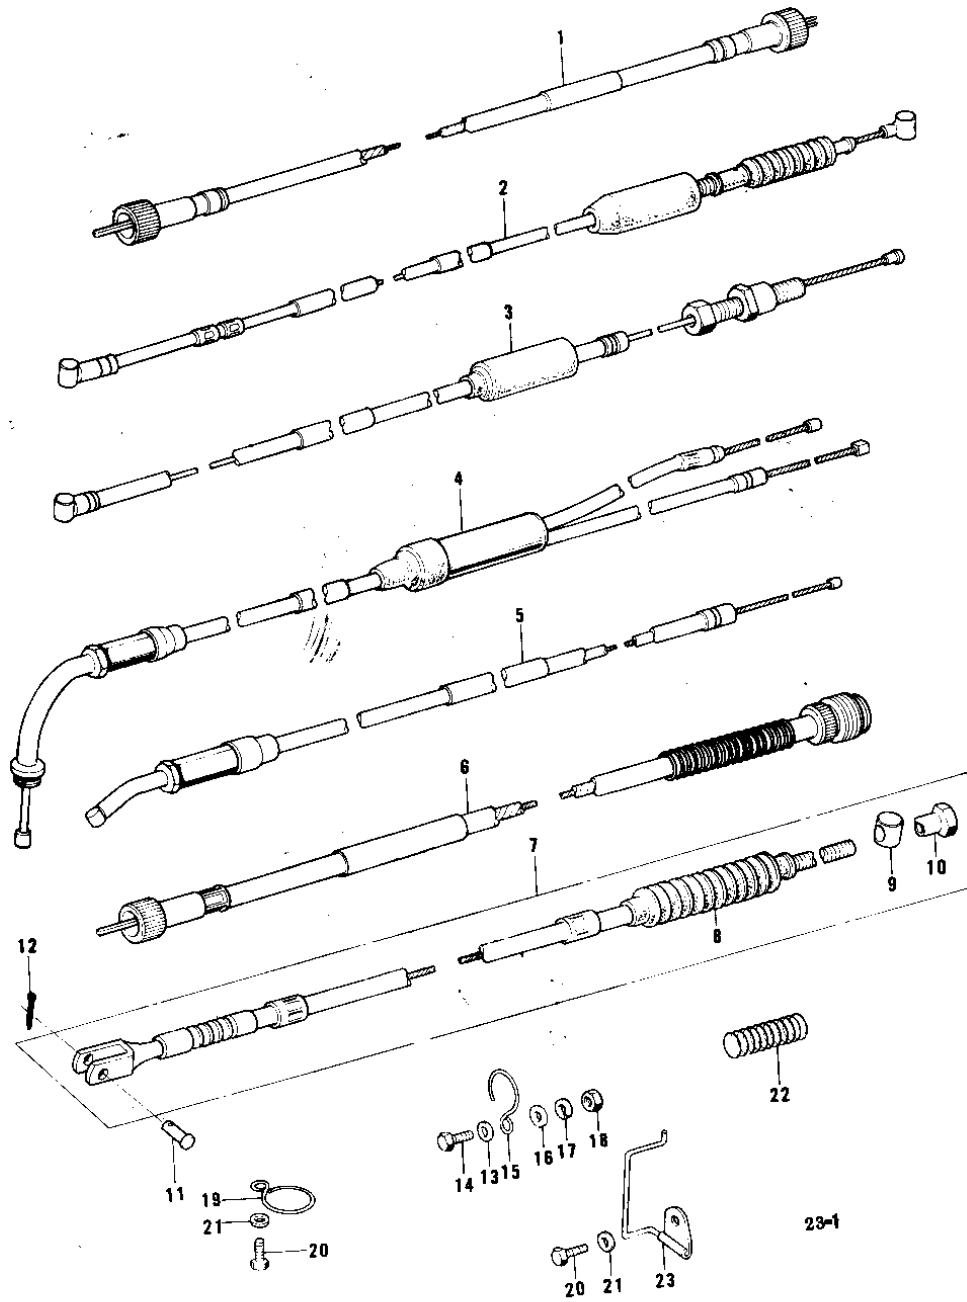

1977 KE175

PARTS DIAGRAM

CABLES

1977 KE175

PARTS LIST

CABLES

Kawasaki

Let the Good Times Roll®

ITEM NAME

PART NUMBER

QUANTITY
