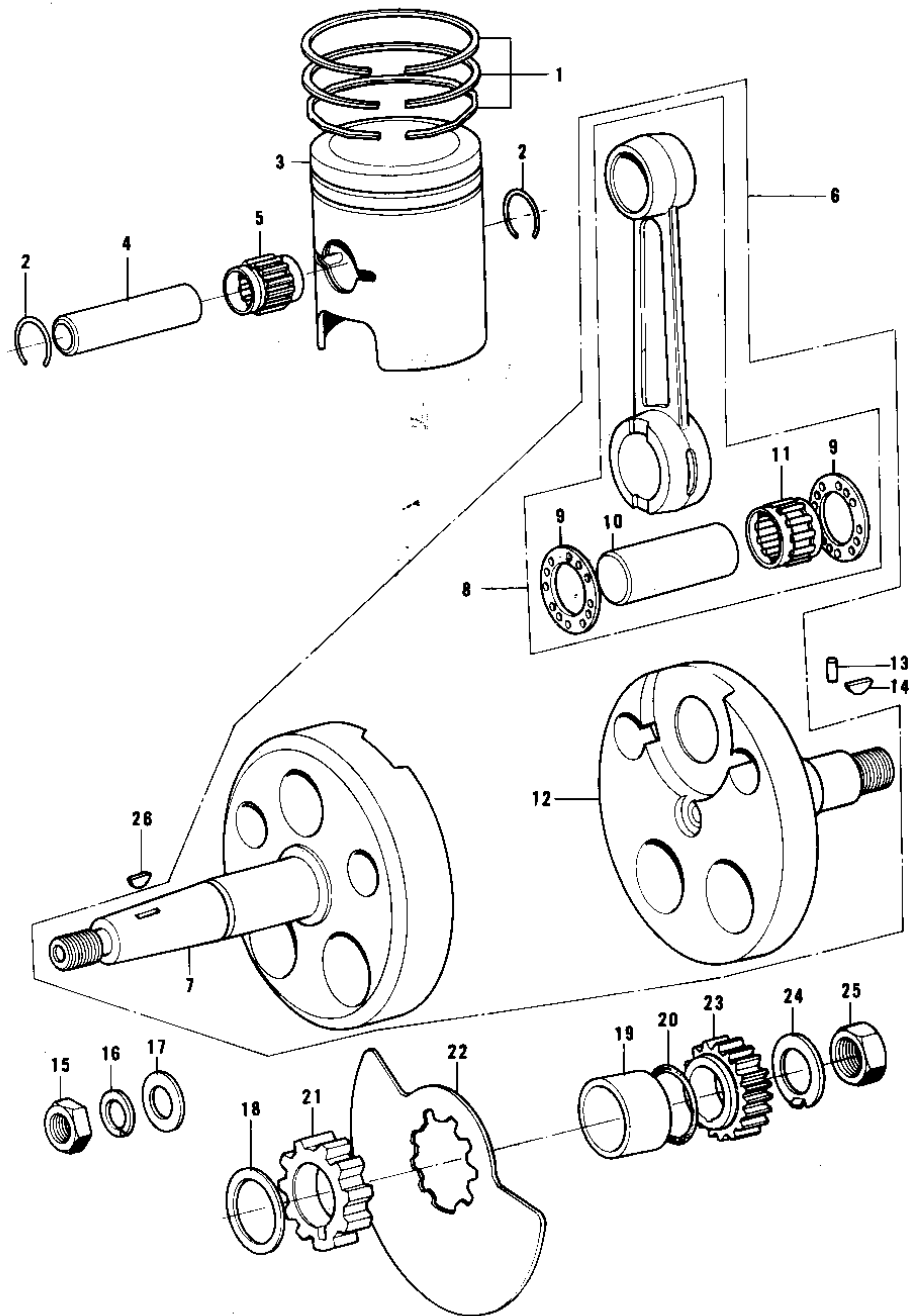

1977 KE175

PARTS DIAGRAM

CRANKSHAFT/PISTON/ROTARY VALVE

1977 KE175

PARTS LIST

CRANKSHAFT/PISTON/ROTARY VALVE

ITEM NAME	PART NUMBER	QUANTITY
RING SET,STD (Ref # 1)	13008-058	
RING SET,0.020'0.S (Ref # 1)	13025-058	
RING SET,0.040'0.S (Ref # 1)	13024-058	
CIRCLIP PISTON PIN (Ref # 2)	92036-003	
PISTON,STD (Ref # 3)	13001-074	
PISTON,0.020'0.S (Ref # 3)	13029-072	
PISTON,0.040'0.S (Ref # 3)	13027-065	
PIN-PISTON (Ref # 4)	13002-018	
BEARING,SMALL END (Ref # 5)	13033-034	
CRANKSHAFT ASSY (Ref # 6)	13036-049	
CRANKSHAFT,L.H (Ref # 7)	13037-038	
CONNECTING ROD SET (Ref # 8)	13044-039	
WASHER SIDE (Ref # 9)	92026-011	
CRANK PIN (Ref # 10)	13035-022	
BEARING,BIG END (Ref # 11)	13034-042	
CRANKSHAFT,R.H (Ref # 12)	13038-034	
PIN DOWEL 4X10 (Ref # 13)	610A0410	
WOODRUFF KEY PRY PINI (Ref # 14)	92038-003	
NUT 14MM (Ref # 15)	92015-043	
WASHER SPRING 14MM (Ref # 16)	461F1400	
WASHER-PLAIN,14MM (Ref # 17)	92022-172	
COLLAR-CRANKSHAFT (Ref # 18)	92027-118	
COLLAR,25X32X10.5 (Ref # 19)	92143-1370	
"O" RING,22MM (Ref # 20)	92055-018	
COLLAR,DISC VLV (Ref # 21)	92027-242	
VALVE,ROTARY DISC (Ref # 22)	12002-028	
PINION,PRIMARY (Ref # 23)	13121-027	
WASHER,LOCK,18MM (Ref # 24)	92024-067	
NUT 18MM (Ref # 25)	92015-019	

1977 KE175

PARTS LIST

CRANKSHAFT/PISTON/ROTARY VALVE

ITEM NAME	PART NUMBER	QUANTITY
WOODRUFF KEY (Ref # 26)	92038-001	