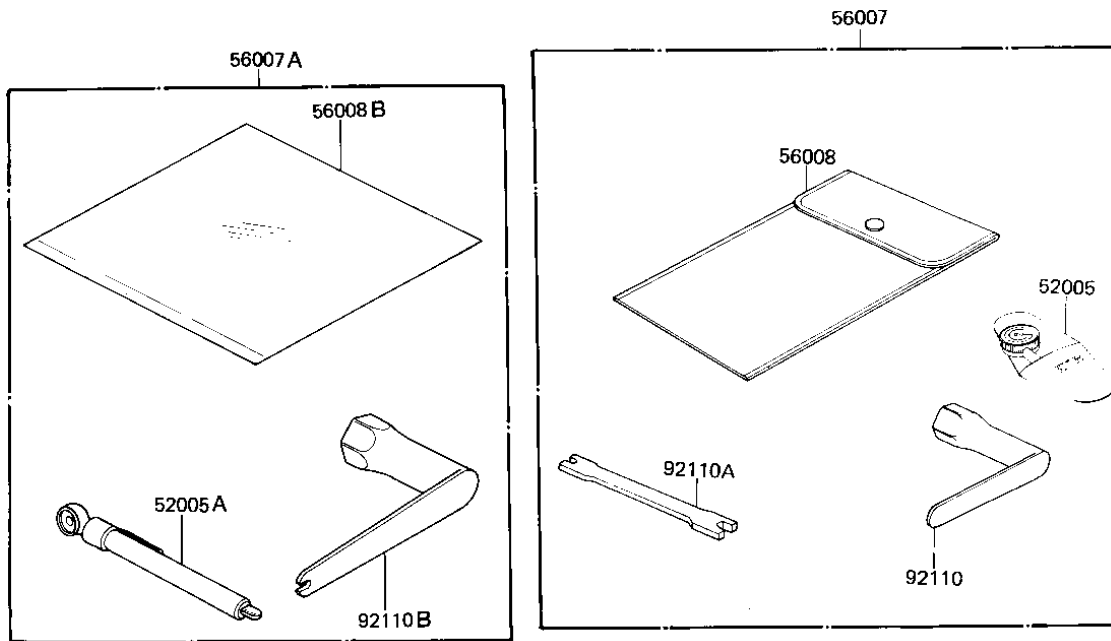

1981 KDX175

PARTS DIAGRAM

OWNER TOOLS ('81-'82 A2/A3)

1981 KDX175

PARTS LIST

OWNER TOOLS ('81-'82 A2/A3)

ITEM NAME	PART NUMBER	QUANTITY
GAUGE,AIR (Ref # 52005)	52005-1003	1
TOOL KIT (Ref # 56007)	56007-1010	1
BAG,TOOL (Ref # 56008)	56008-008	1
BAG,TOOLKIT (Ref # 56008A)	56008-1013	1
WRENCH,SPARK PLUG (Ref # 92110)	92110-019	1
WRENCH SPOKE (Ref # 92110A)	92110-1016	1