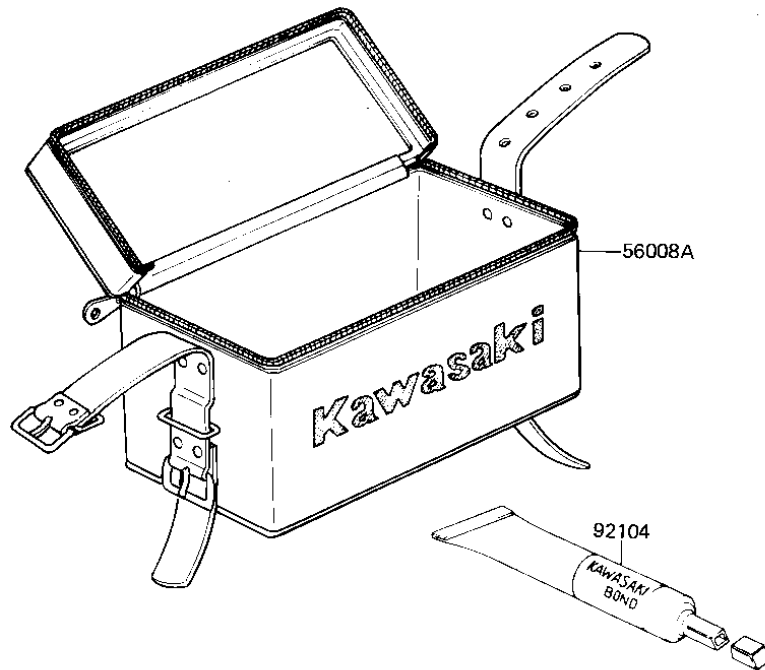

1981 KDX175

PARTS DIAGRAM

OWNER TOOLS ('81-'82 A2/A3)

1981 KDX175

PARTS LIST

OWNER TOOLS ('81-'82 A2/A3)

ITEM NAME	PART NUMBER	QUANTITY
GAUGE,AIR (Ref # 52005)	52005-1003	1
TOOL KIT (Ref # 56007)	56007-1010	1
BAG,TOOL (Ref # 56008)	56008-008	1
BAG,TOOLKIT (Ref # 56008A)	56008-1013	1
WRENCH,SPARK PLUG (Ref # 92110)	92110-019	1
WRENCH SPOKE (Ref # 92110A)	92110-1016	1