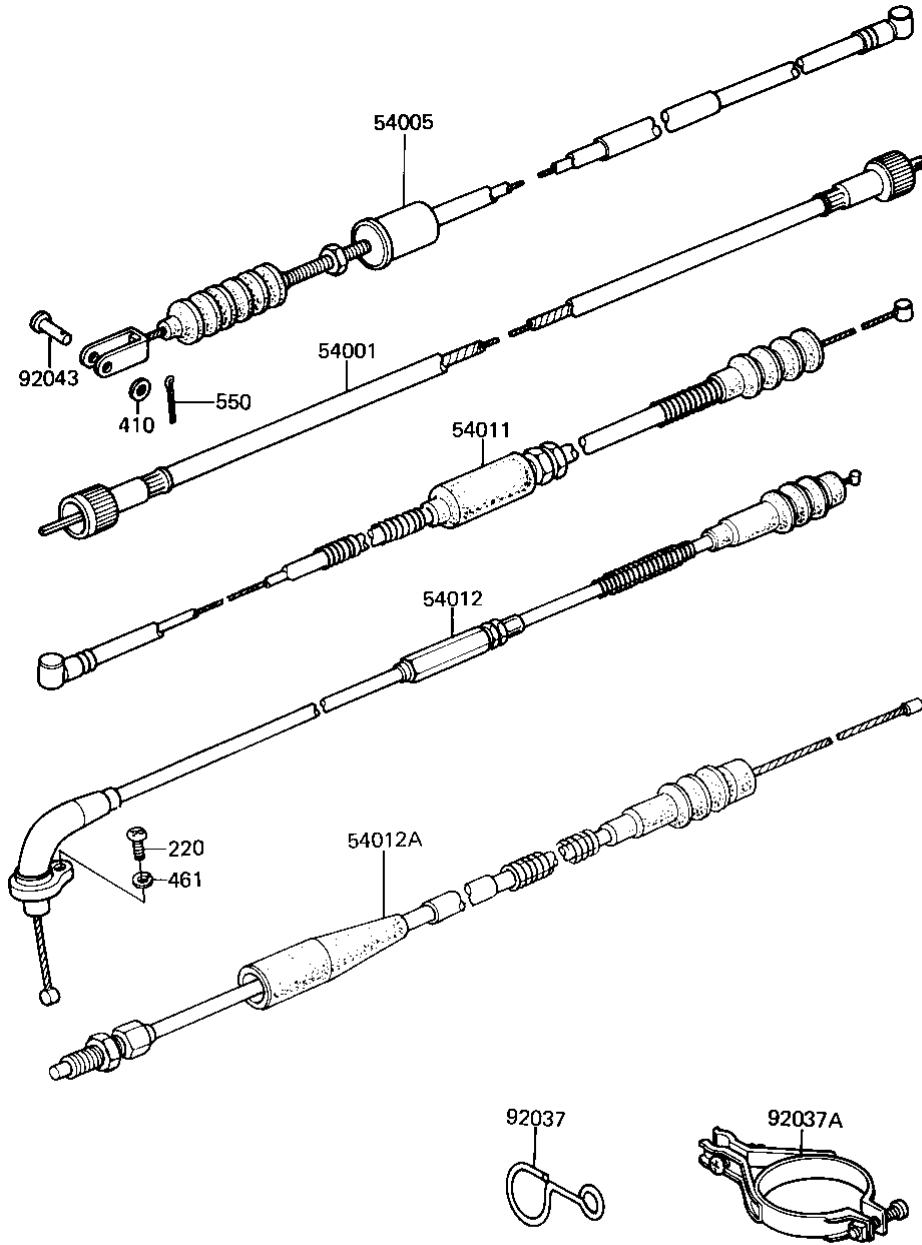

1981 KDX175

PARTS DIAGRAM

CABLES ('81-'82 A2/A3)

F2540-0053

1981 KDX175

PARTS LIST

CABLES ('81-'82 A2/A3)

ITEM NAME	PART NUMBER	QUANTITY
CABLE,SPEEDOMETER (Ref # 54001)	54001-1020	1
CABLE,FRONT BRAKE (Ref # 54005)	54005-1020	1
CABLE,CLUTCH (Ref # 54011)	54011-1068	1
CABLE,THROTTLE (Ref # 54012)	54012-1059	1
CABLE-THROTTLE (Ref # 54012A)	54012-1107	1
CLAMP,CABLE (Ref # 92037)	92037-1064	1
CLAMP,CABLE (Ref # 92037A)	92037-1072	1
PIN-BRAKE ROD FITTIN (Ref # 92043)	92043-064	1
SCREW PAN HEAD 5X10 (Ref # 220)	220B0510	1
WASHER PLAIN 6MM (Ref # 410)	410B0600	1
WASHER SPRING 5MM (Ref # 461)	461F0500	1
PIN COTTER 2.0X15 (Ref # 550)	550D2015	1