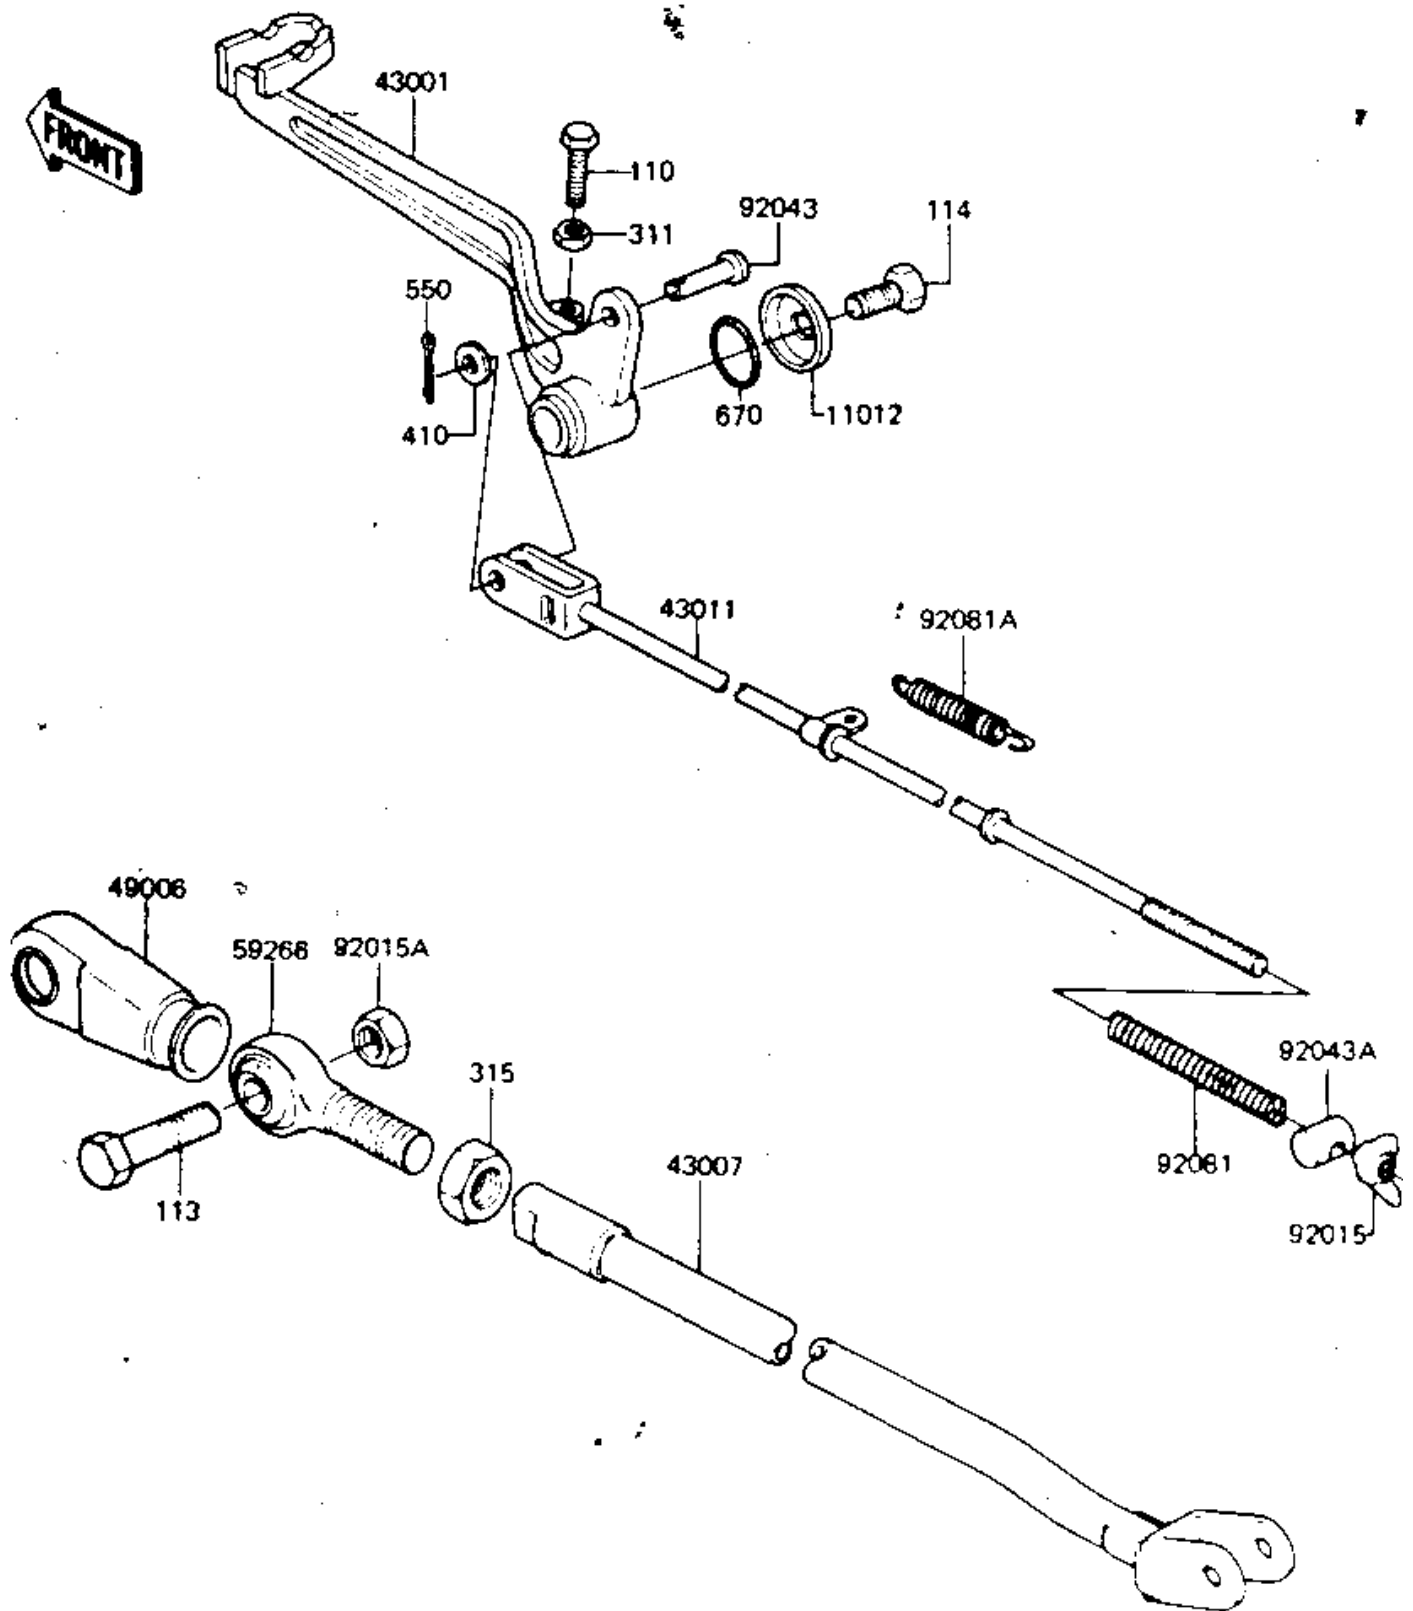

1981 KDX175

PARTS DIAGRAM

BRAKE PEDAL/TORQUE LINK ('81-'82 A2/A3)