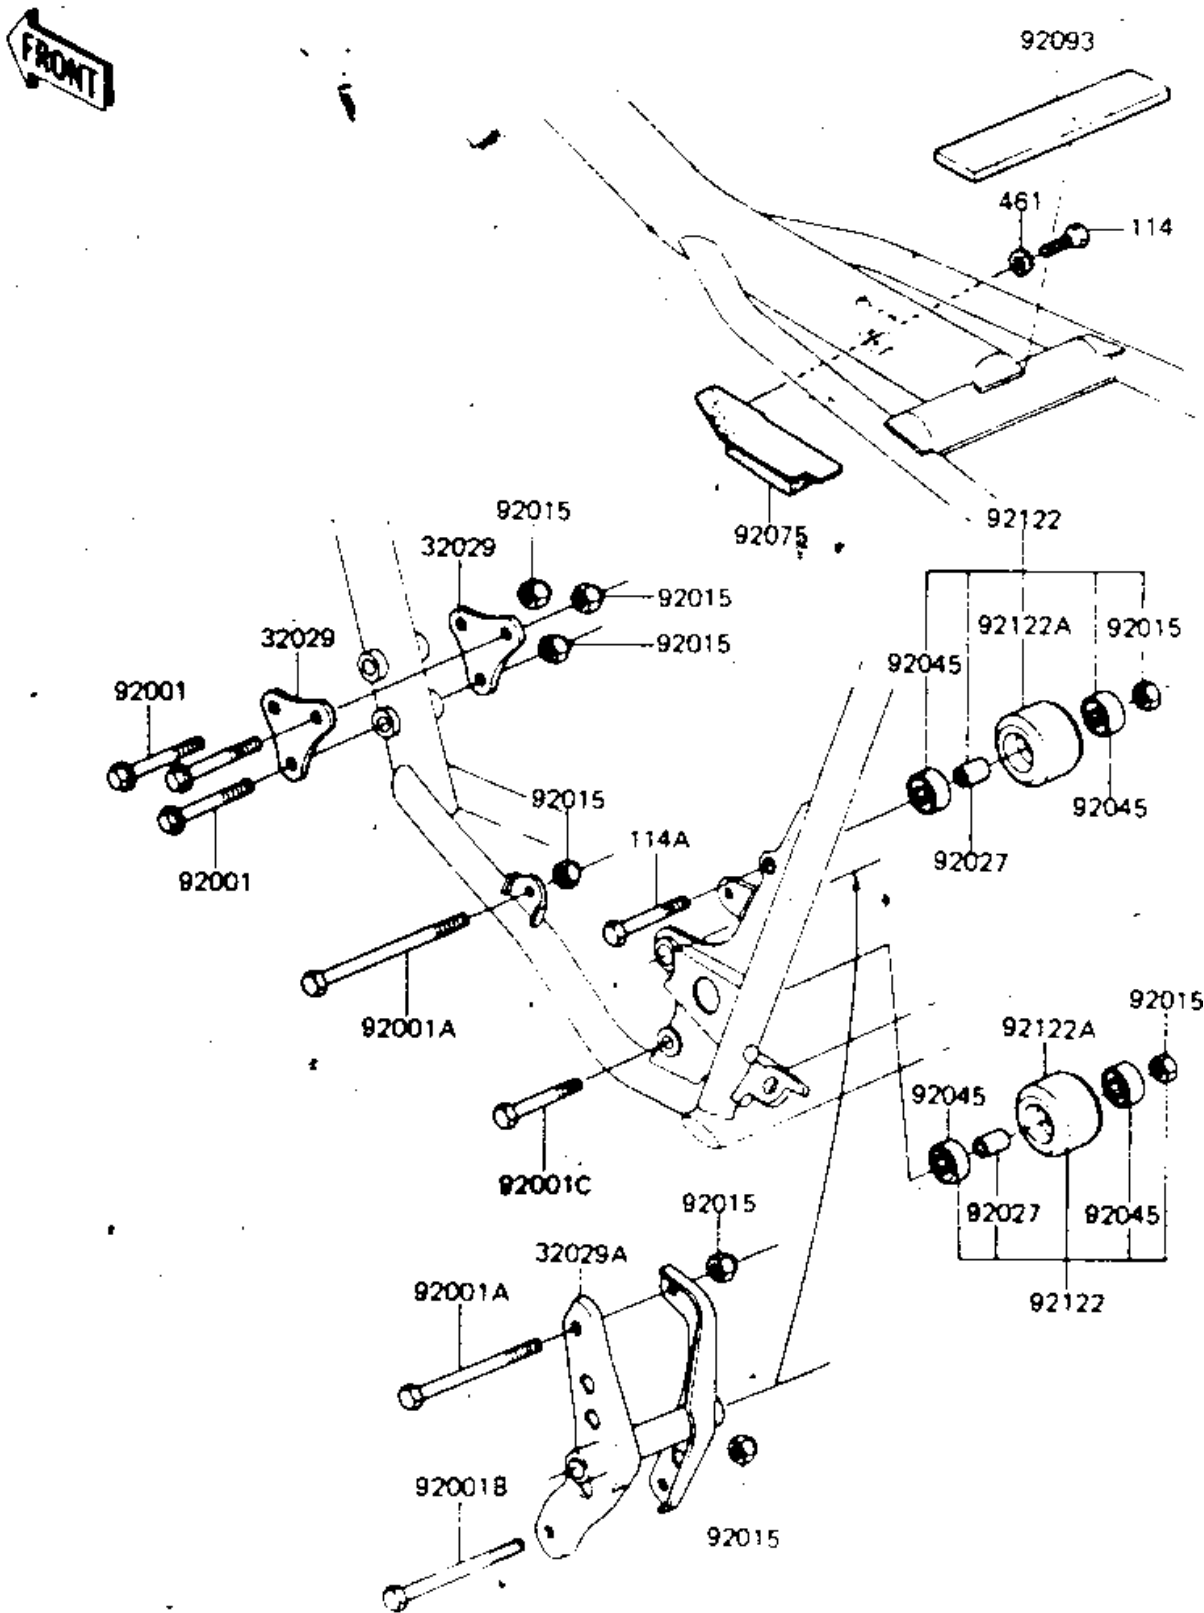

1981 KDX175

PARTS DIAGRAM

FRAME FITTINGS ('81-'82 A2/A3)