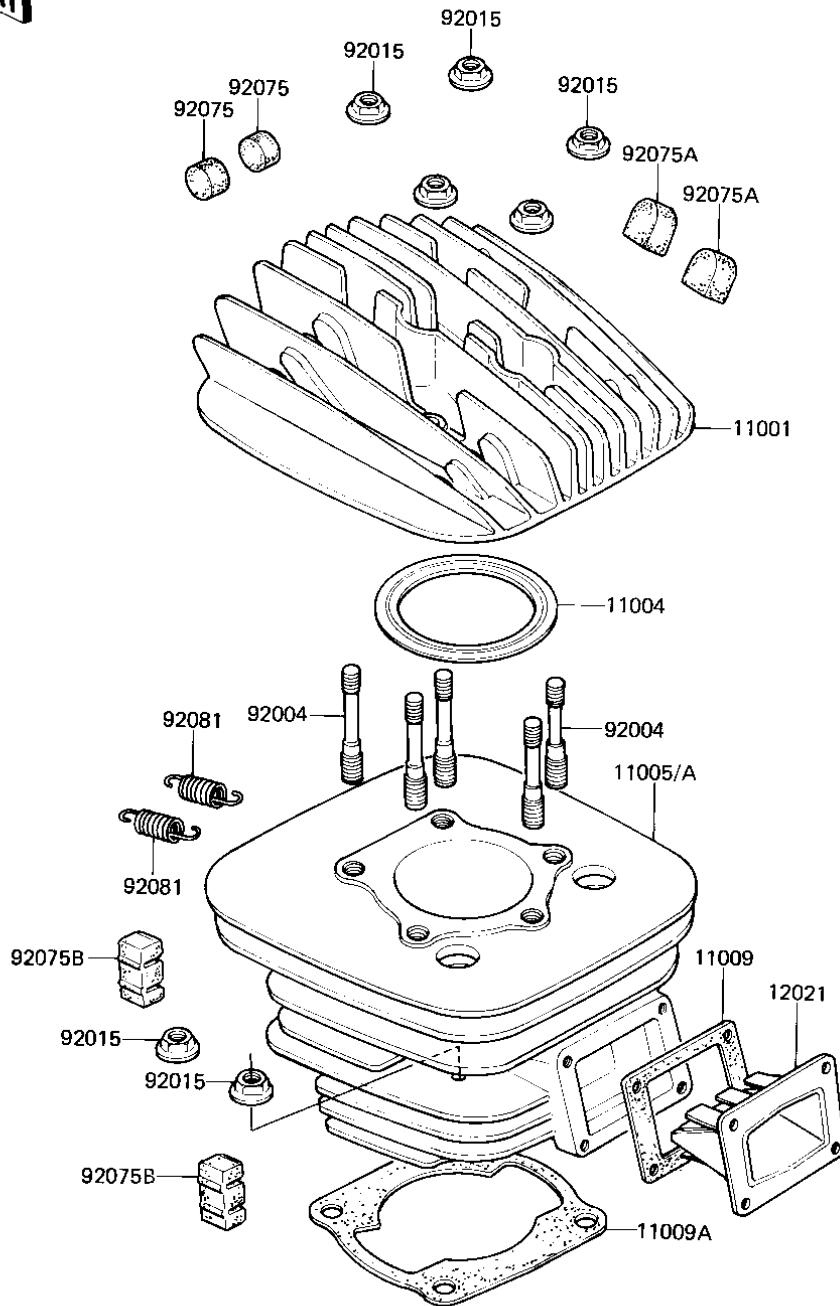

1981 KDX175

PARTS DIAGRAM

CYLINDER HEAD/CYLINDER/REED VALVE ('81-')

E1111-0035

1981 KDX175

PARTS LIST

CYLINDER HEAD/CYLINDER/REED VALVE ('81-'

ITEM NAME	PART NUMBER	QUANTITY
-----------	-------------	----------
