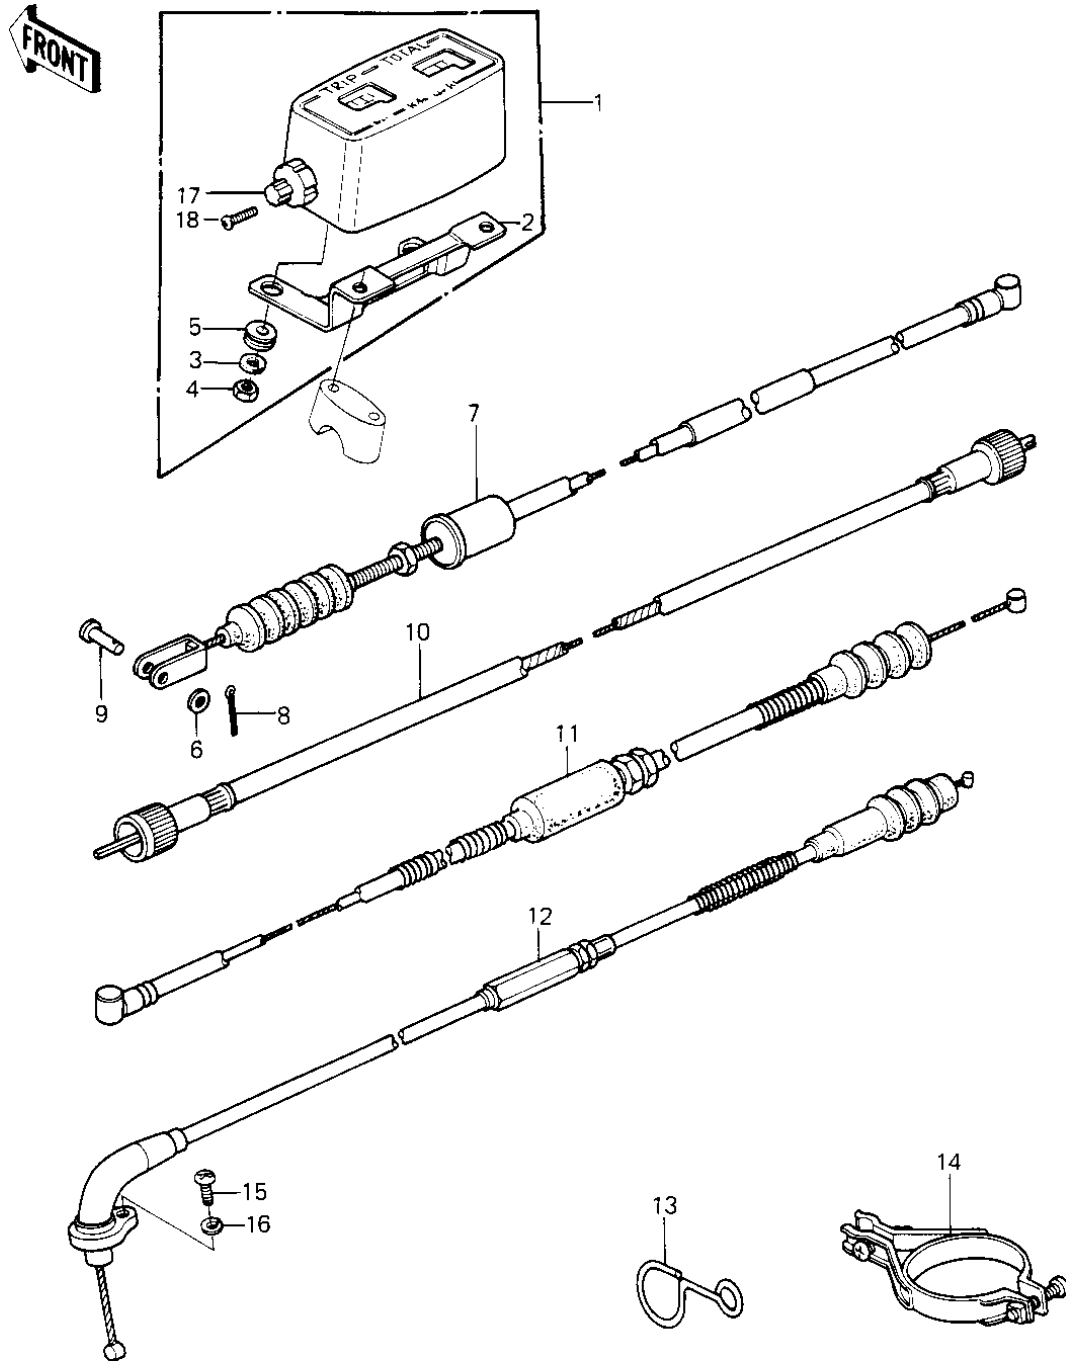

1980 KDX175

PARTS DIAGRAM

CABLES/METER ('80 A1)

1980 KDX175

PARTS LIST

CABLES/METER ('80 A1)

Kawasaki

Let the Good Times Roll®

ITEM NAME

PART NUMBER

QUANTITY
