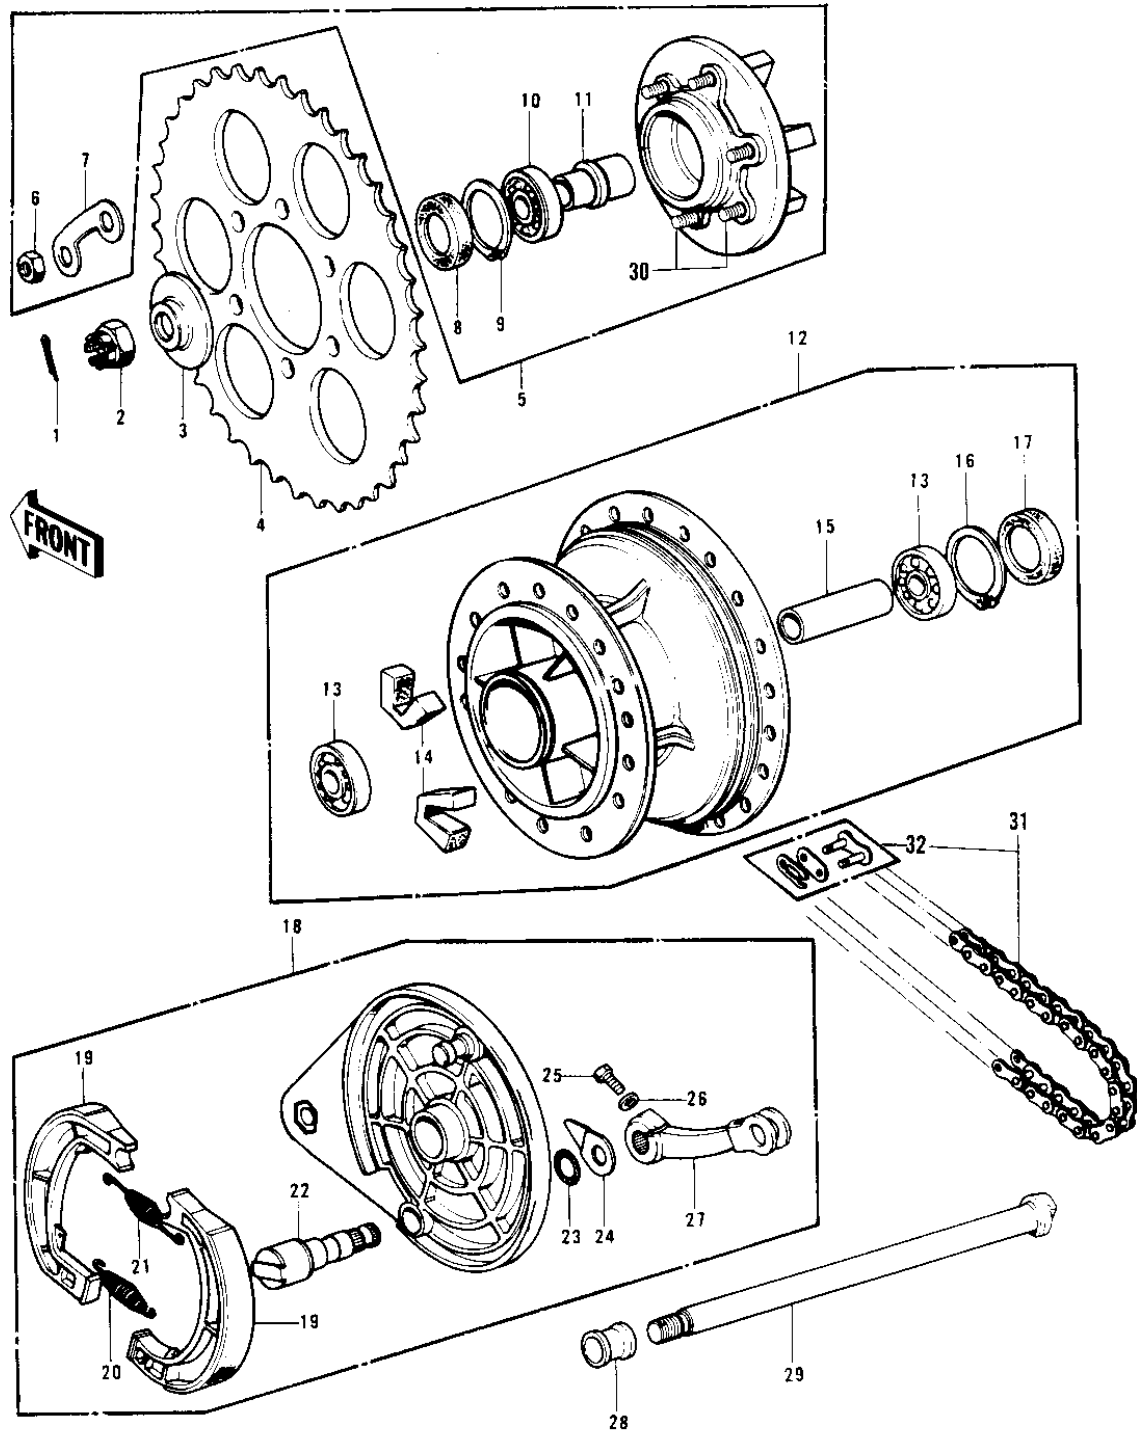

1979 KD175-A4

PARTS DIAGRAM

REAR HUB/BRAKE/CHAIN

1979 KD175-A4

PARTS LIST

REAR HUB/BRAKE/CHAIN

Kawasaki

Let the Good Times Roll®

ITEM NAME

PART NUMBER

QUANTITY
