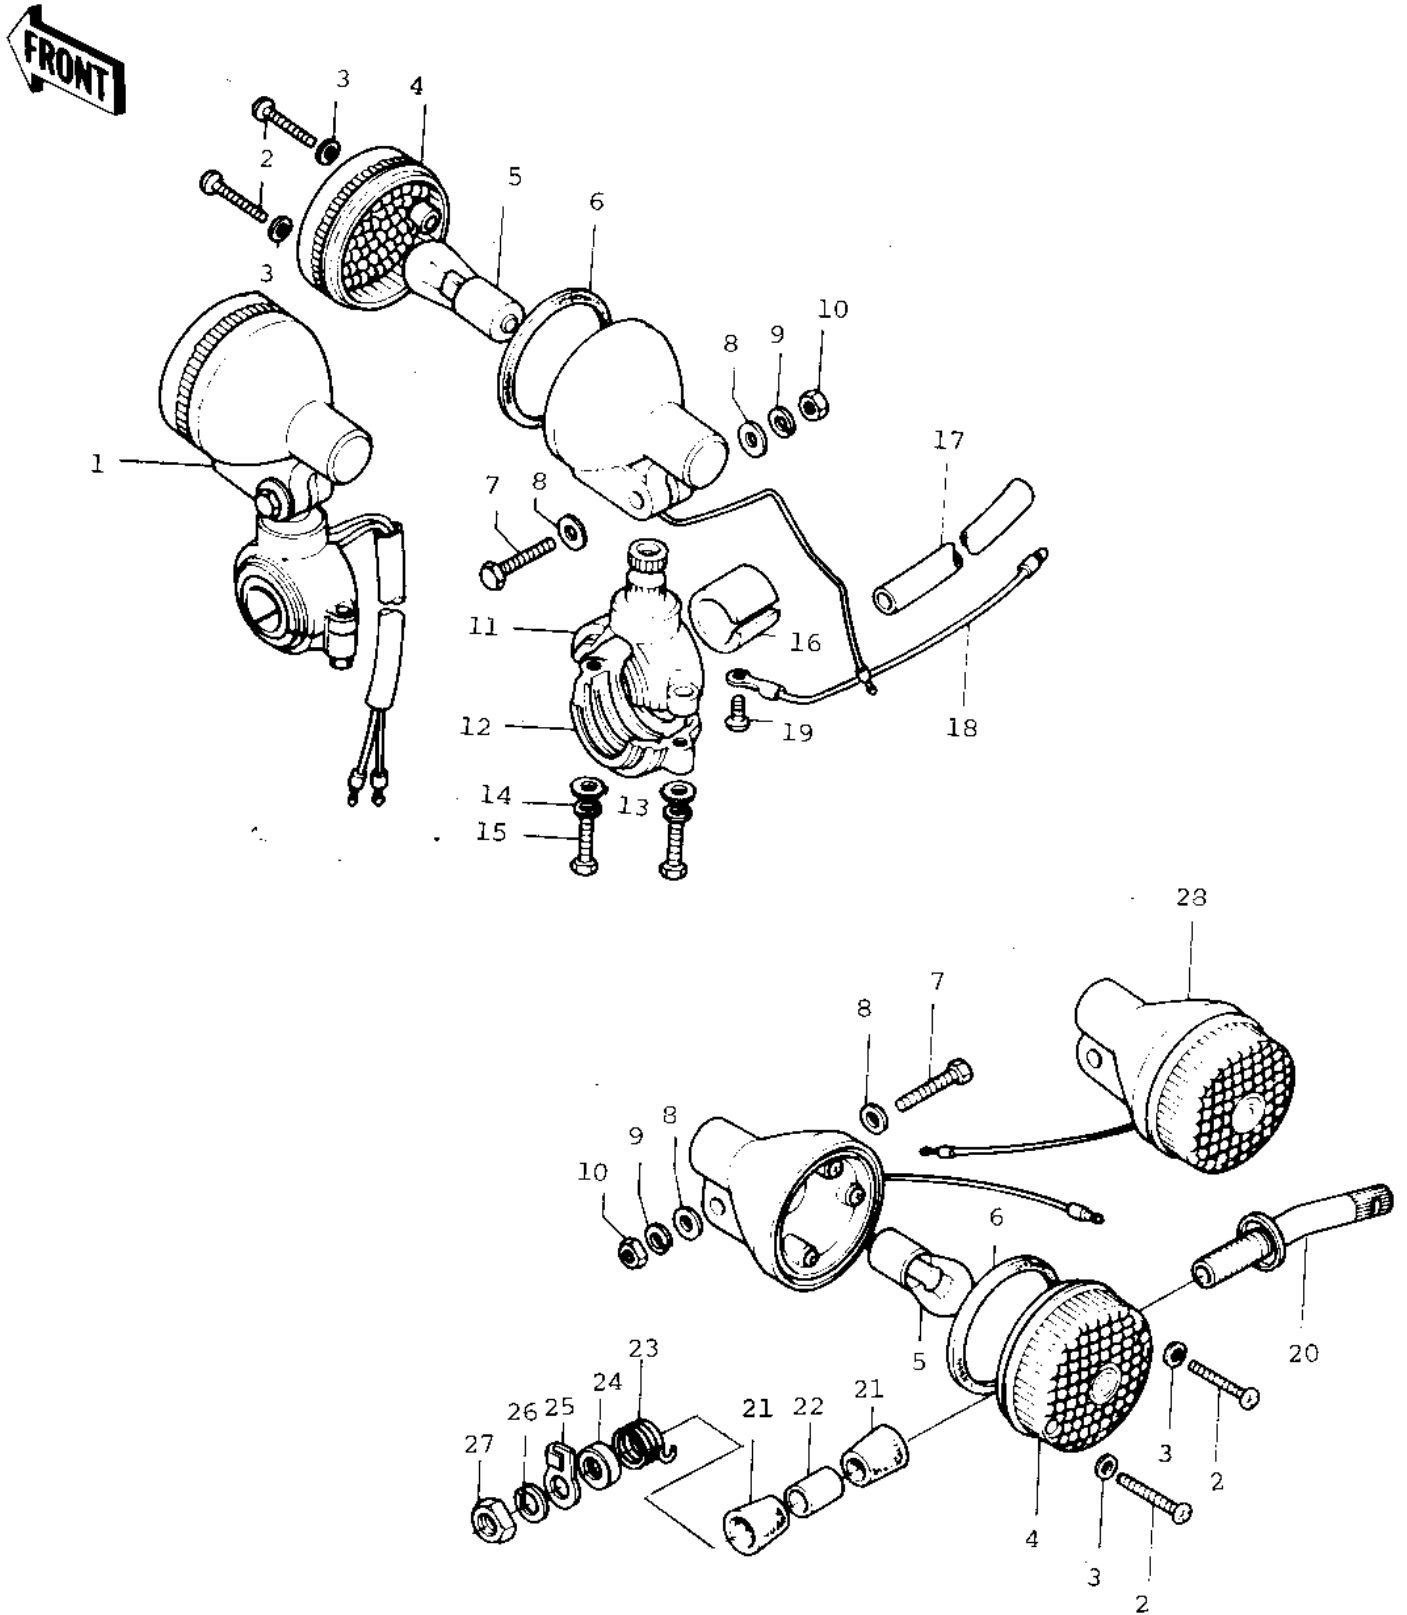

1973 F7-B

PARTS DIAGRAM

TURN SIGNALS