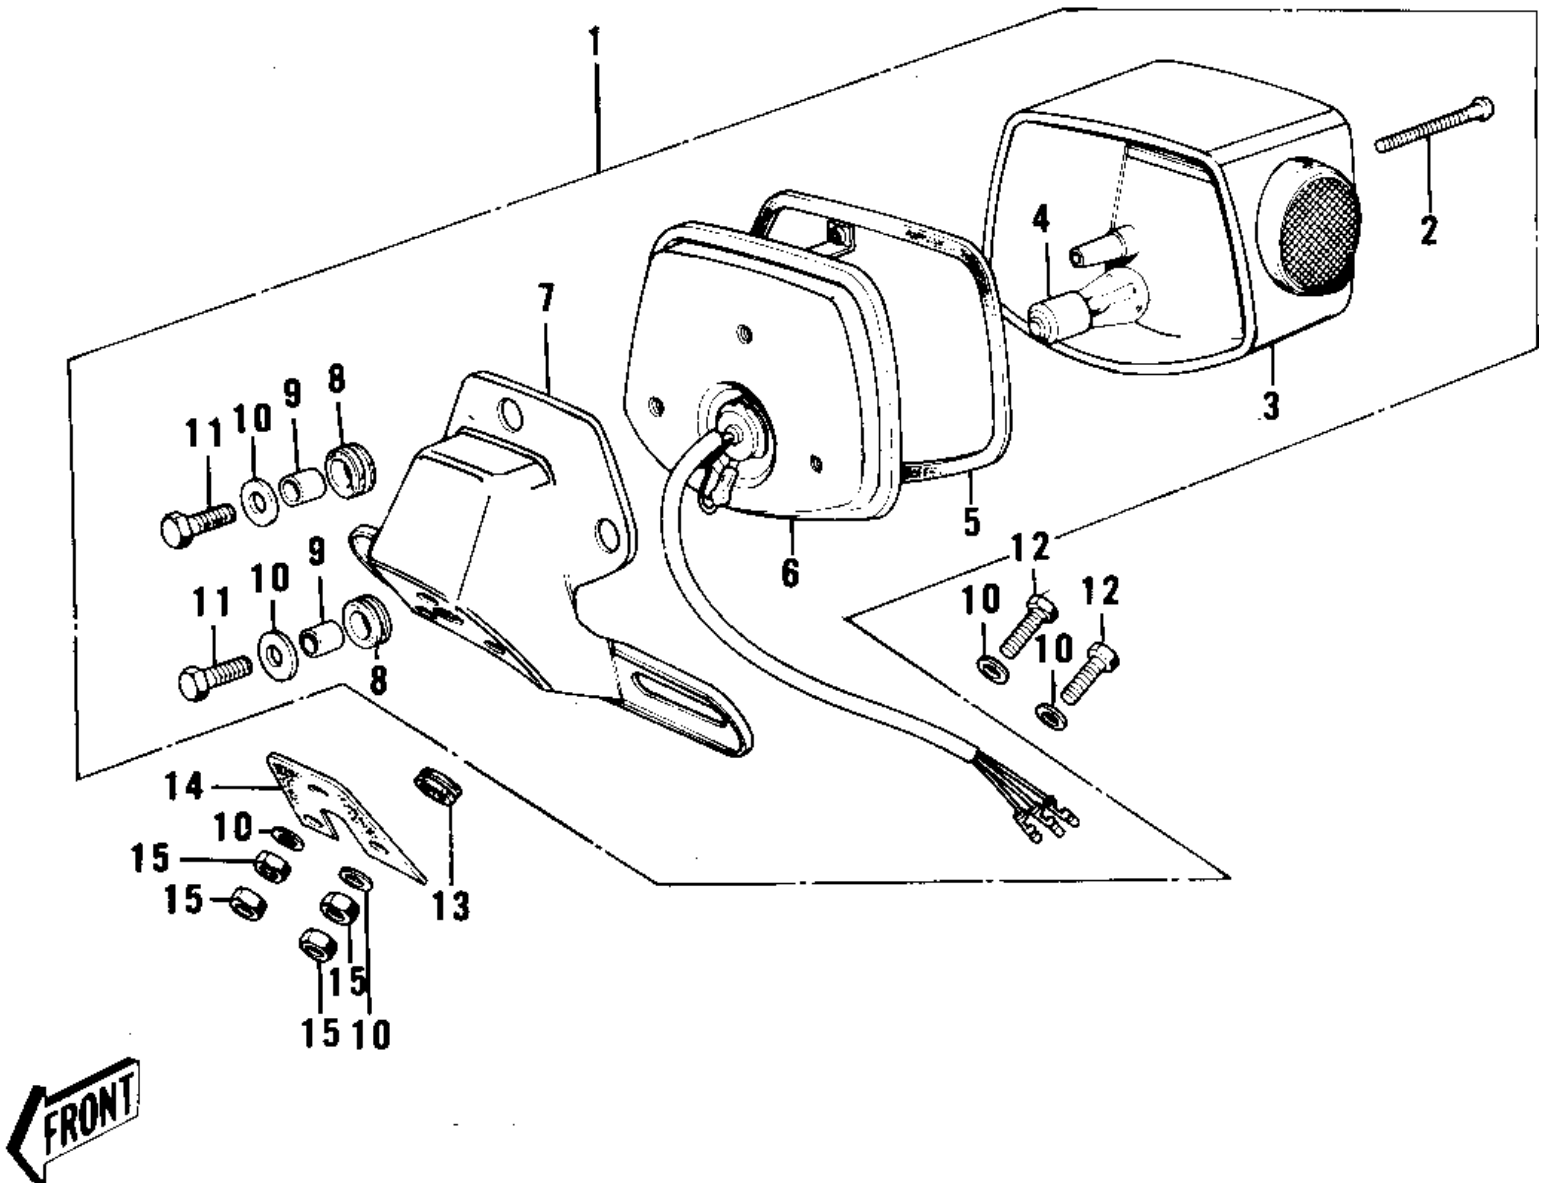

1971 F7

PARTS DIAGRAM

TAILLIGHT ('74-'75 F7-C/F6-D)

1971 F7

PARTS LIST

TAILLIGHT ('74-'75 F7-C/F6-D)

Kawasaki

Let the Good Times Roll®

ITEM NAME	PART NUMBER	QUANTITY
LAMP ASSY, TAIL. BLACK (Ref # 1)	23024-045-21	1
SCREW (Ref # 2)	220R0455	3
LENS, TAIL LAMP (Ref # 3)	23026-028	1
BULB, 60-32/3CP (Ref # 4)	92069-074	1
GASKET, TAIL LAMP LENS (Ref # 5)	23028-019	1
BODY COMP TAIL LAMP (Ref # 6)	23027-1018	1
BKT, LICENSE PIT, BLACK (Ref # 7)	23036-036-21	1
DAMPER RUBBER (Ref # 8)	92075-076	3
COLLAR, 6.8X10X8.5 (Ref # 9)	92027-129	3
WASHER 6.5X20X1.6T (Ref # 10)	92022-125	9
BOLT-UPSET, 6X20 (Ref # 11)	112G0620	3
BOLT-UPSET (Ref # 12)	112G0630	3
GROMMET HARNESS 10MM (Ref # 13)	92071-019	1
DAMPER-TAIL LAMP SHCK (Ref # 14)	35039-005	1
NUT 6MM (Ref # 15)	312B0600	6