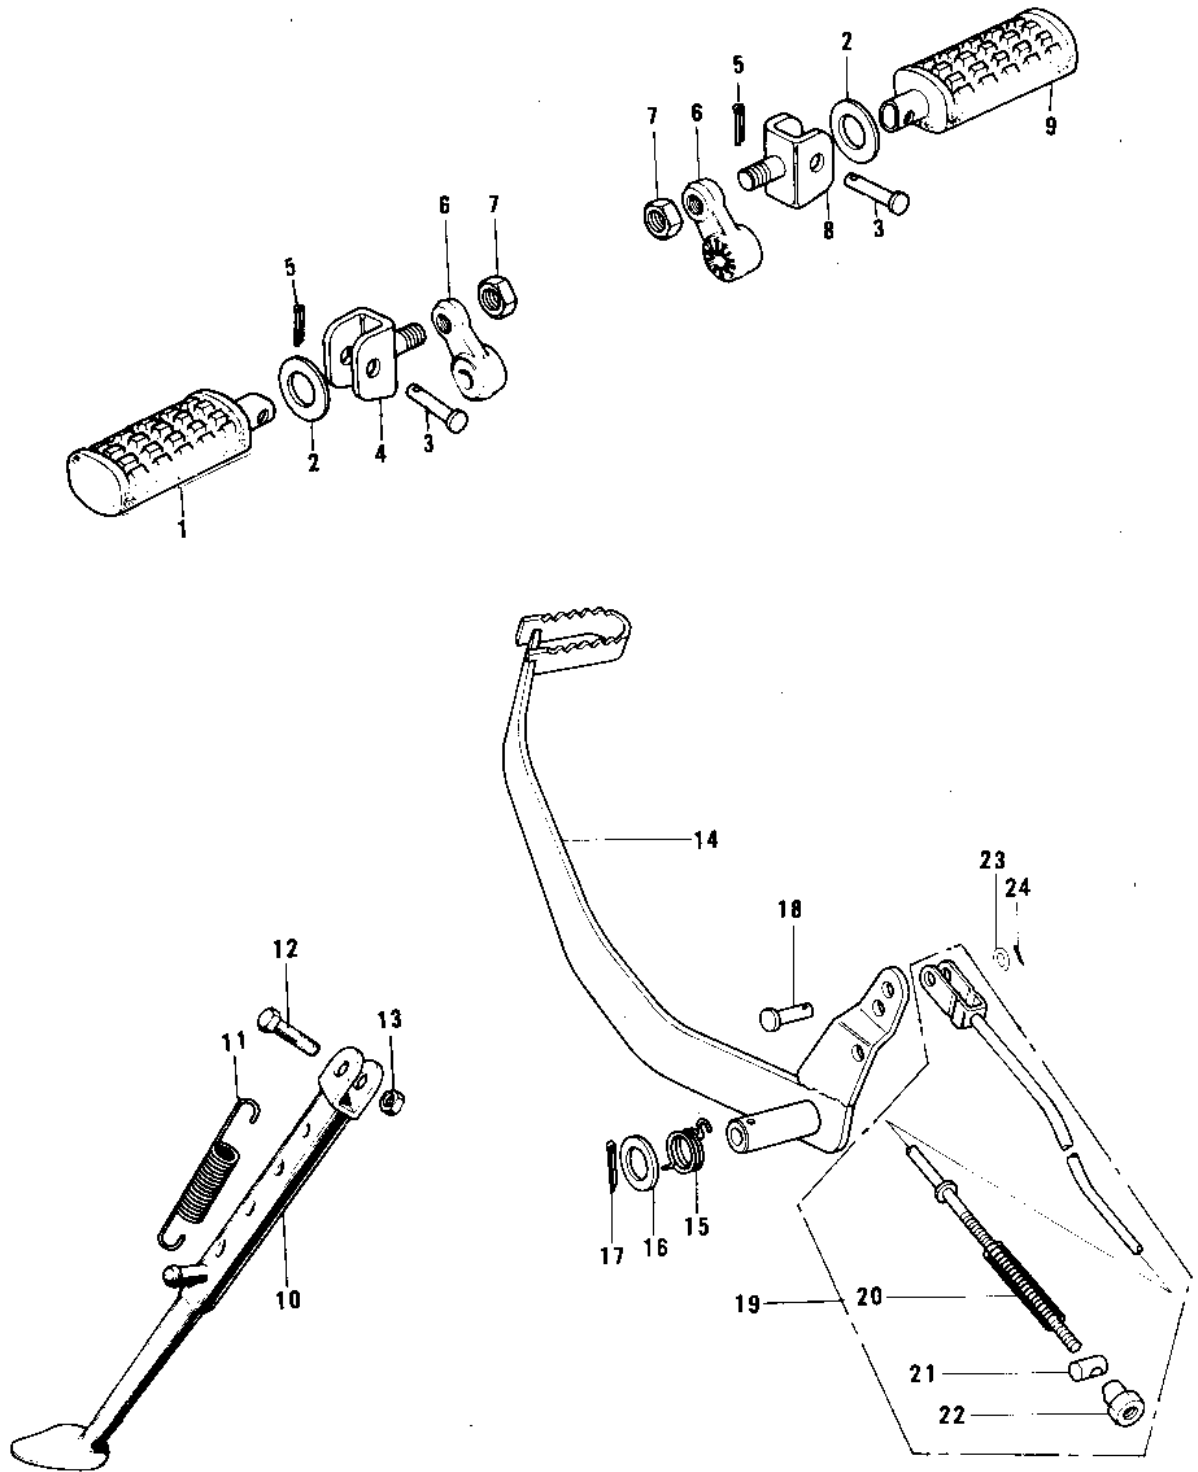

1971 F7

PARTS DIAGRAM

FOOTRESTS/STAND/BRAKE/PEDAL

1971 F7

PARTS LIST

FOOTRESTS/STAND/BRAKE/PEDAL

Kawasaki

Let the Good Times Roll®

ITEM NAME	PART NUMBER	QUANTITY
STEP-ASSY,FR,LH (Ref # 1)	34027-1114	1
WASHER PL 22.5X36X2.3 (Ref # 2)	92022-204	2
PIN-FOOTREST BAR FIT (Ref # 3)	92043-080	2
HOLDER,FOTRST BAR,LH (Ref # 4)	34021-001-10	1
PIN,COTTER,2.5X15 (Ref # 5)	550D2515	2
BRACKET-FOOTREST BAR (Ref # 6)	34007-009	2
NUT-LOCK,12MM (Ref # 7)	92019-009	2
HOLDER-FOTRST BAR,RH (Ref # 8)	34021-003-10	1
STEP-ASSY,FR,RH (Ref # 9)	34027-1115	1
STAND-SIDE (Ref # 10)	34024-028	1
SPRING MAIN STAND (Ref # 11)	34023-005	1
BOLT,10X28 (Ref # 12)	113G1028	1
NUT 10MM (Ref # 13)	315B1000	1
PEDAL-BRAKE (Ref # 14)	43001-046	1
SPRING,BRAKE PEDAL (Ref # 15)	43005-033	1
WASHER BRAKE PEDAL (Ref # 16)	92022-085	1
PIN COTTER 3.0X30 (Ref # 17)	550D3030	1
PIN-BRAKE ROD FITTING (Ref # 18)	92043-064	1
ROD ASSY-BRAKE (Ref # 19)	43010-013	1
SPRING,BRAKE ROD (Ref # 20)	43012-001	1
PIN BRAKE (Ref # 21)	92043-039	1
NUT-BRAKE ROD ADJUST (Ref # 22)	92015-042	1
WASHER PLAIN 6MM (Ref # 23)	410B0600	1
PIN COTTER 2.0X15 (Ref # 24)	550D2015	1