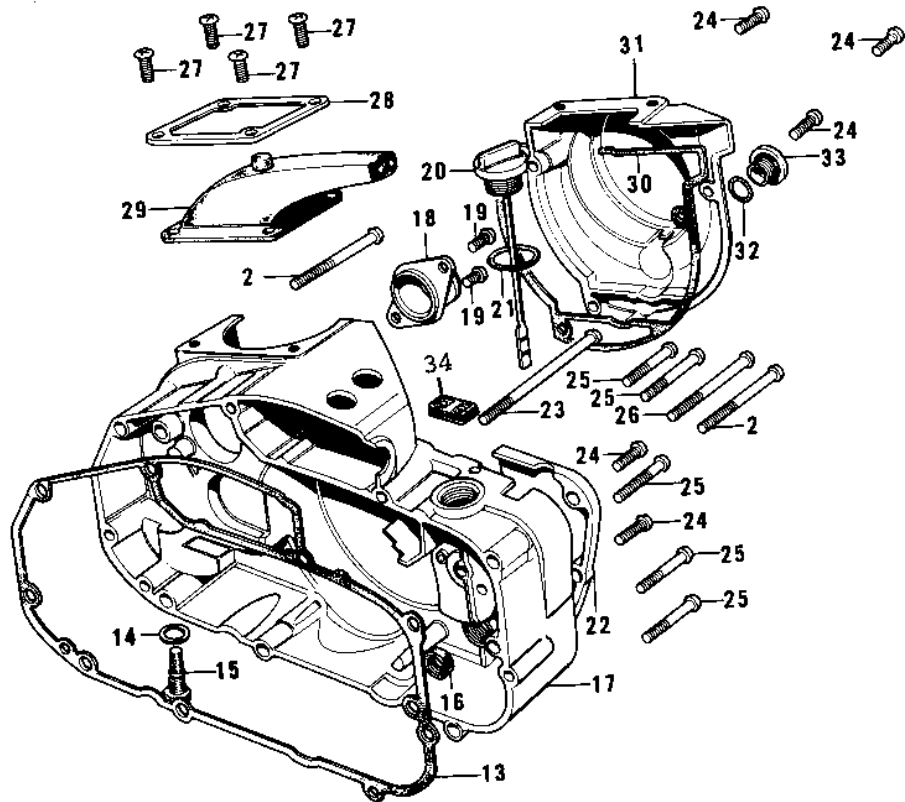

1971 F7

PARTS DIAGRAM

ENGINE COVERS ('74-'75 F7-C/F6-D)

1971 F7

PARTS LIST

ENGINE COVERS ('74-'75 F7-C/F6-D)

ITEM NAME	PART NUMBER	QUANTITY
SCREW-PAN HEAD,6X90 (Ref # 1)	220B0690	3
SCREW PAN HEAD 6X50 (Ref # 2)	220B0650	3
COVER,BRK POINT,BUFF (Ref # 3)	14027-017-80	1
GASKET-BREAKER COVER (Ref # 4)	14050-003	1
COVER,L.H ENG,BUFF (Ref # 5)	14031-042-80	1
GASKET-L.H ENGINE COV (Ref # 6)	14045-009	1
CAP-RUBBER (Ref # 7)	92073-015	1
SCREW PAN HEAD 6X55 (Ref # 8)	220B0655	3
SEAL-OIL (Ref # 9)	92049-1249	1
COVER,CHAIN.BUFF (Ref # 10)	14026-002-80	1
GASKET-CHAIN CASE COV (Ref # 11)	14045-010	1
TENSIONER-CHAIN (Ref # 12)	13123-006	1
GASKET-R.H ENGINE COV (Ref # 13)	14046-018	1
PLUG-FUEL DRAIN (Ref # 14)	92067-007	1
GASKET-DRAIN PLUG (Ref # 15)	92065-073	1
OIL SEAL TB16267 (Ref # 16)	92051-003	1
COVER,R.H ENG.BUFF (Ref # 17)	14032-092-80	1
HOLDER,CARBURETOR (Ref # 18)	16065-026	1
SCREW PAN HEAD 6X12 (Ref # 19)	220B0612	2
PLUG-OIL FILLER (Ref # 20)	16115-015	1
"O" RING,20MM (Ref # 21)	670B2020	1
COVER,OIL PUMP,BUFF (Ref # 22)	14030-029-80	1
SCREW PAN HEAD 6X80 (Ref # 23)	220B0680	1
SCREW PAN HEAD 6X20 (Ref # 24)	220B0620	5
SCREW PAN HEAD 6X35 (Ref # 25)	220B0635	5
SCREW PAN HEAD 6X40 (Ref # 26)	220B0640	2
SCREW PAN HEAD 6X16 (Ref # 27)	220B0616	4
HOLDER-CARBURETOR CAP (Ref # 28)	14065-002	1
CAP,CARBURETOR (Ref # 29)	14038-037	1

1971 F7

PARTS LIST

ENGINE COVERS ('74-'75 F7-C/F6-D)

ITEM NAME	PART NUMBER	QUANTITY
GASKET-CARBURETOR COV (Ref # 30)	14048-003	1
COVER,CARB,BUFF (Ref # 31)	14030-057-80	1
"0" RING,20MM (Ref # 32)	670B2020	1
PLUG,CARBURETOR COVER (Ref # 33)	92067-022	1
GROMMET-OVERFLOW PIPE (Ref # 34)	16136-005	1