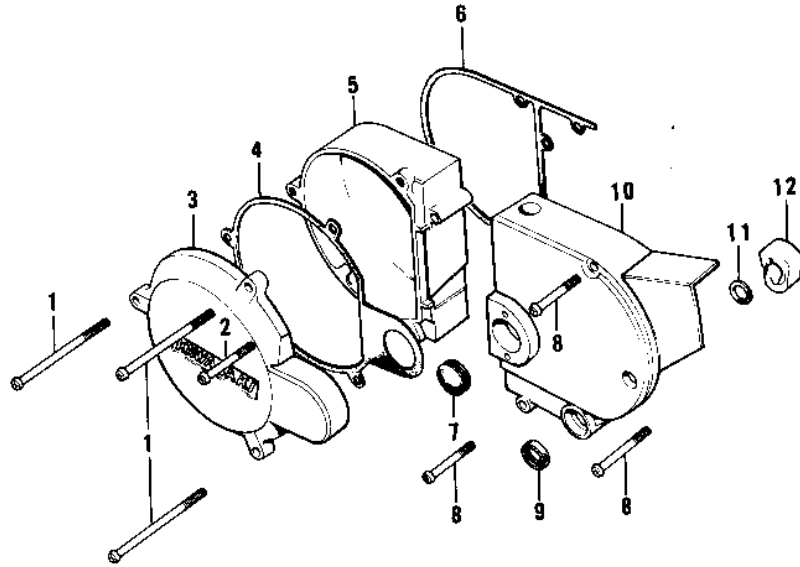

1971 F7

PARTS DIAGRAM

ENGINE COVERS ('74-'75 F7-C/F6-D)

1971 F7

PARTS LIST

ENGINE COVERS ('74-'75 F7-C/F6-D)

ITEM NAME	PART NUMBER	QUANTITY
SCREW-PAN HEAD,6X90 (Ref # 1)	220B0690	3
SCREW PAN HEAD 6X50 (Ref # 2)	220B0650	3
COVER,BRK POINT,BUFF (Ref # 3)	14027-017-80	1
GASKET-BREAKER COVER (Ref # 4)	14050-003	1
COVER,L.H ENG,BUFF (Ref # 5)	14031-042-80	1
GASKET-L.H ENGINE COV (Ref # 6)	14045-009	1
CAP-RUBBER (Ref # 7)	92073-015	1
SCREW PAN HEAD 6X55 (Ref # 8)	220B0655	3
SEAL-OIL (Ref # 9)	92049-1249	1
COVER,CHAIN.BUFF (Ref # 10)	14026-002-80	1
GASKET-CHAIN CASE COV (Ref # 11)	14045-010	1
TENSIONER-CHAIN (Ref # 12)	13123-006	1
GASKET-R.H ENGINE COV (Ref # 13)	14046-018	1
PLUG-FUEL DRAIN (Ref # 14)	92067-007	1
GASKET-DRAIN PLUG (Ref # 15)	92065-073	1
OIL SEAL TB16267 (Ref # 16)	92051-003	1
COVER,R.H ENG.BUFF (Ref # 17)	14032-092-80	1
HOLDER,CARBURETOR (Ref # 18)	16065-026	1
SCREW PAN HEAD 6X12 (Ref # 19)	220B0612	2
PLUG-OIL FILLER (Ref # 20)	16115-015	1
"O" RING,20MM (Ref # 21)	670B2020	1
COVER,OIL PUMP,BUFF (Ref # 22)	14030-029-80	1
SCREW PAN HEAD 6X80 (Ref # 23)	220B0680	1
SCREW PAN HEAD 6X20 (Ref # 24)	220B0620	5
SCREW PAN HEAD 6X35 (Ref # 25)	220B0635	5
SCREW PAN HEAD 6X40 (Ref # 26)	220B0640	2
SCREW PAN HEAD 6X16 (Ref # 27)	220B0616	4
HOLDER-CARBURETOR CAP (Ref # 28)	14065-002	1
CAP,CARBURETOR (Ref # 29)	14038-037	1

1971 F7

PARTS LIST

ENGINE COVERS ('74-'75 F7-C/F6-D)

ITEM NAME	PART NUMBER	QUANTITY
GASKET-CARBURETOR COV (Ref # 30)	14048-003	1
COVER,CARB,BUFF (Ref # 31)	14030-057-80	1
"0" RING,20MM (Ref # 32)	670B2020	1
PLUG,CARBURETOR COVER (Ref # 33)	92067-022	1
GROMMET-OVERFLOW PIPE (Ref # 34)	16136-005	1