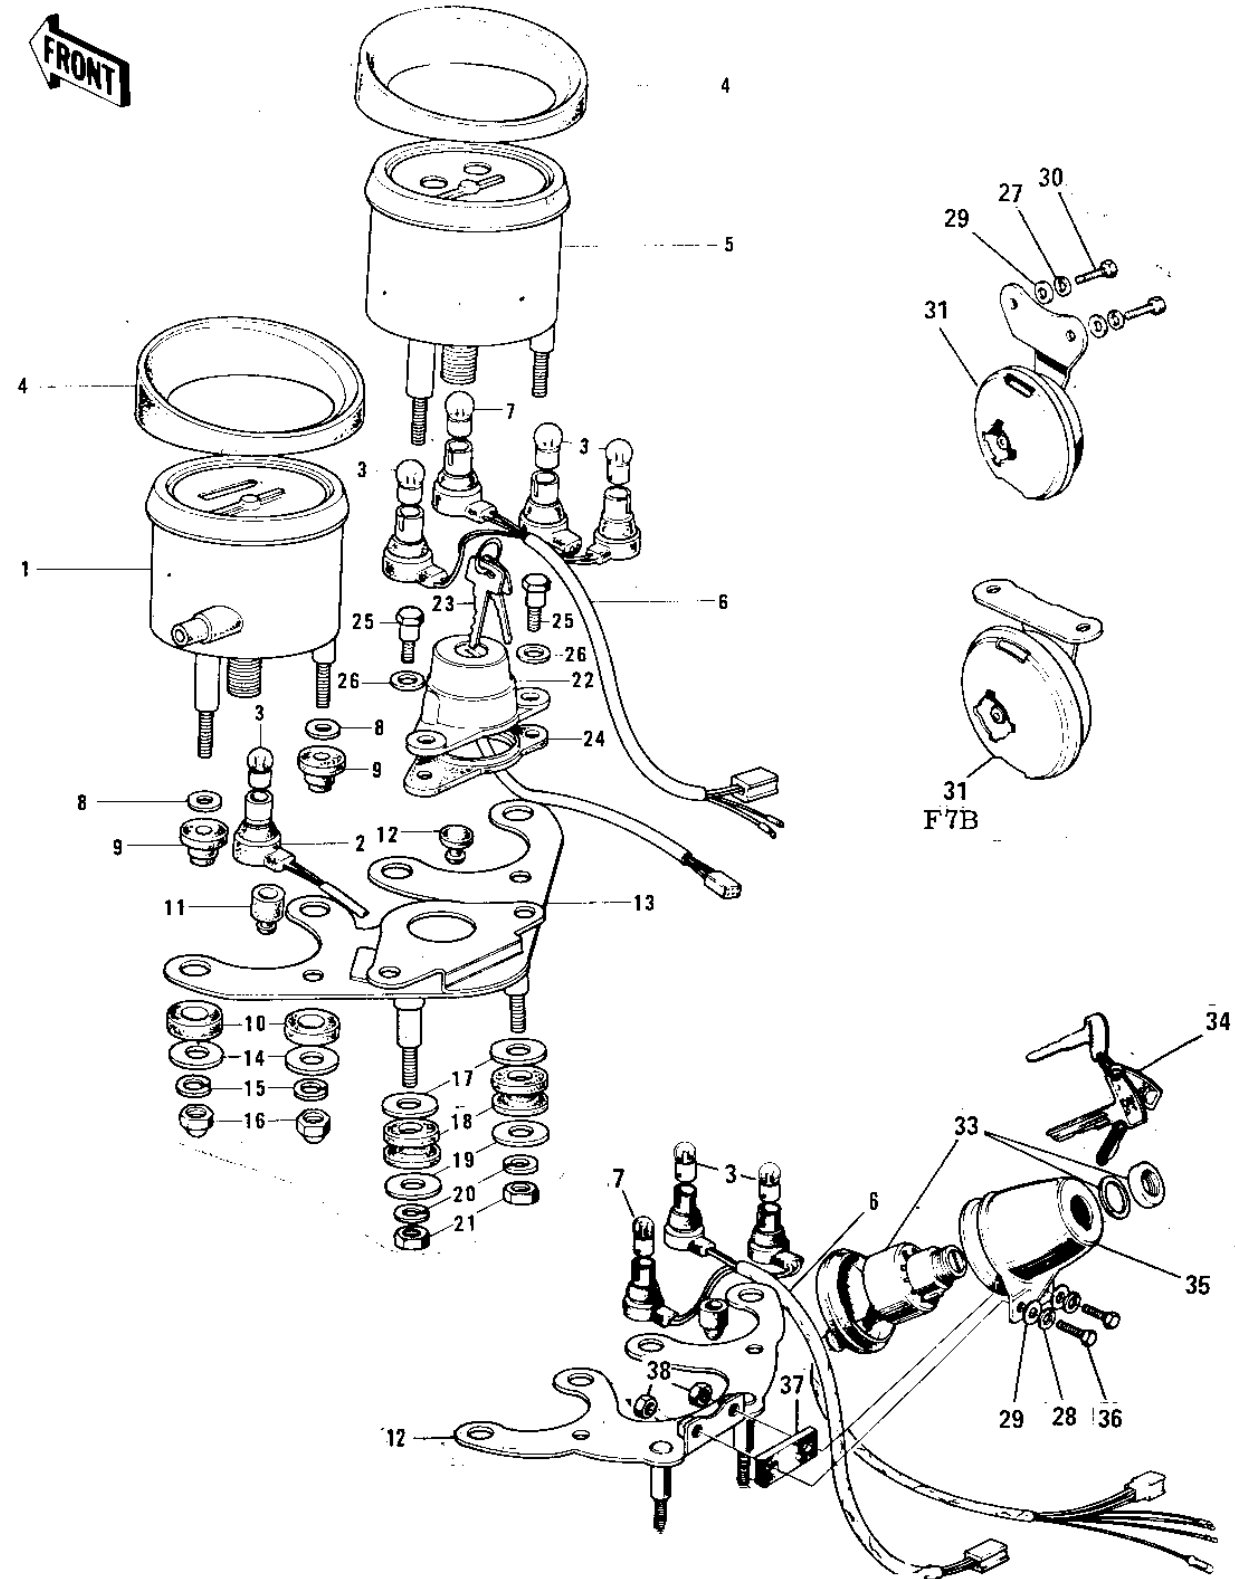

1971 F7

PARTS DIAGRAM

METERS/IGNITION SWITCH