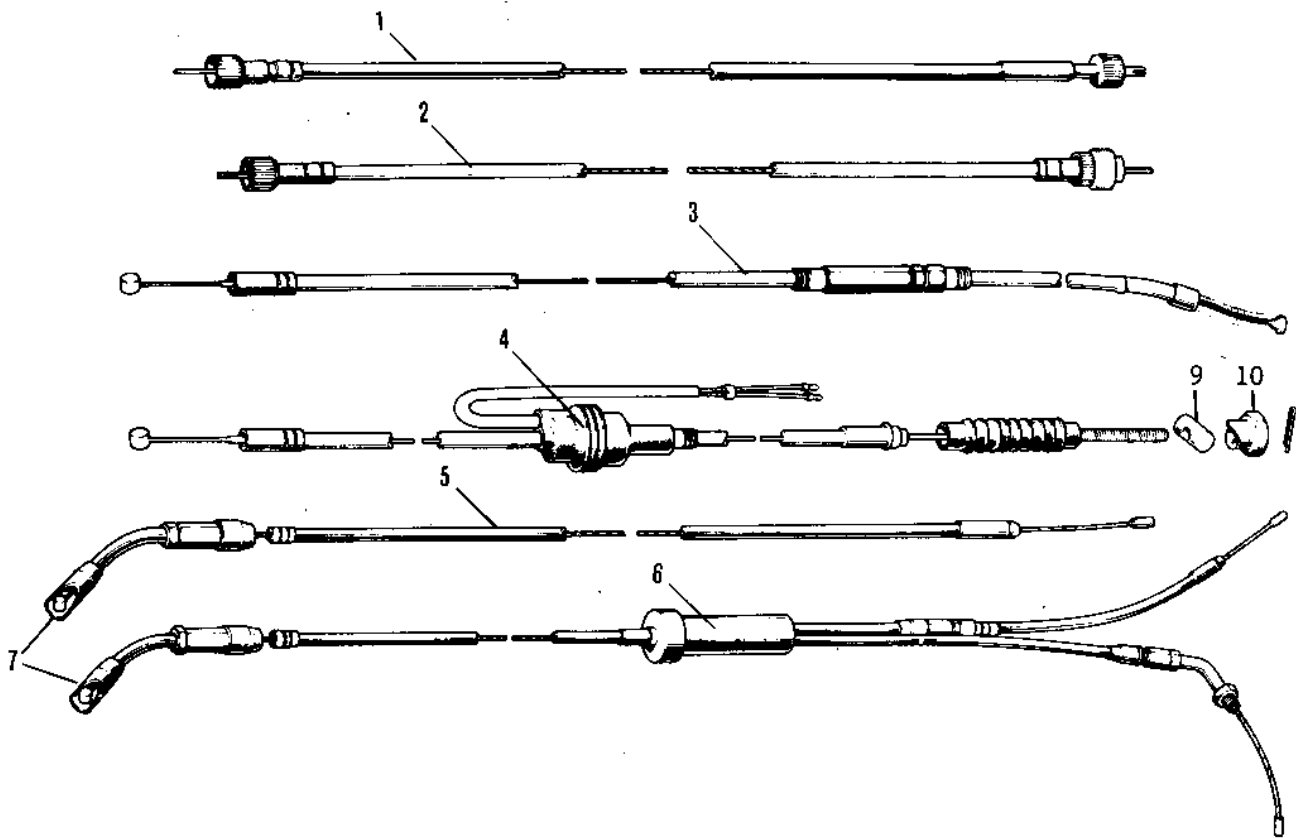

1973 F7-B

PARTS DIAGRAM

CABLES ('71-'73 F7/F7-A/F7-B)

1973 F7-B

PARTS LIST

CABLES ('71-'73 F7/F7-A/F7-B)

ITEM NAME	PART NUMBER	QUANTITY
CABLE,SPEEDOMETER (Ref # 1)	54001-032	
CABLE-TACHOMETER (Ref # 2)	54018-009	
CABLE-CLUTCH (Ref # 3)	54011-038	
CABLE-FRONT BRAKE (Ref # 4)	54005-056	
CABLE-FRONT BRAKE (Ref # 4)	54005-057	
CABLE-STARTER (Ref # 5)	54017-039	
CABLE,STARTER (Ref # 5)	54017-060	
CABLE-CONTROL (Ref # 6)	54012-067	
CABLE-CONTROL (Ref # 6)	54012-082	
DUST SHIELD-CABLE (Ref # 7)	54009-004	
CLAMP-CABLE (Ref # 8)	92037-069	
JOINT-BRAKE CABLE (Ref # 9)	92043-082	
NUT-BRAKE ROD ADJUST (Ref # 10)	92015-052	