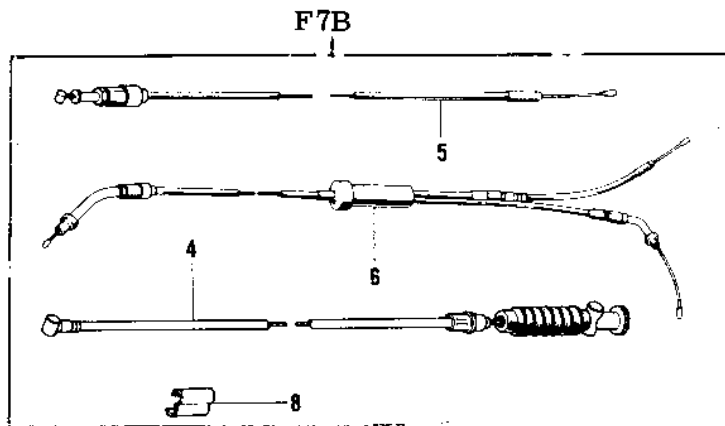

1973 F7-B

PARTS DIAGRAM

CABLES ('71-'73 F7/F7-A/F7-B)

1973 F7-B

PARTS LIST

CABLES ('71-'73 F7/F7-A/F7-B)

ITEM NAME	PART NUMBER	QUANTITY
CABLE,SPEEDOMETER (Ref # 1)	54001-032	
CABLE-TACHOMETER (Ref # 2)	54018-009	
CABLE-CLUTCH (Ref # 3)	54011-038	
CABLE-FRONT BRAKE (Ref # 4)	54005-056	
CABLE-FRONT BRAKE (Ref # 4)	54005-057	
CABLE-STARTER (Ref # 5)	54017-039	
CABLE,STARTER (Ref # 5)	54017-060	
CABLE-CONTROL (Ref # 6)	54012-067	
CABLE-CONTROL (Ref # 6)	54012-082	
DUST SHIELD-CABLE (Ref # 7)	54009-004	
CLAMP-CABLE (Ref # 8)	92037-069	
JOINT-BRAKE CABLE (Ref # 9)	92043-082	
NUT-BRAKE ROD ADJUST (Ref # 10)	92015-052	