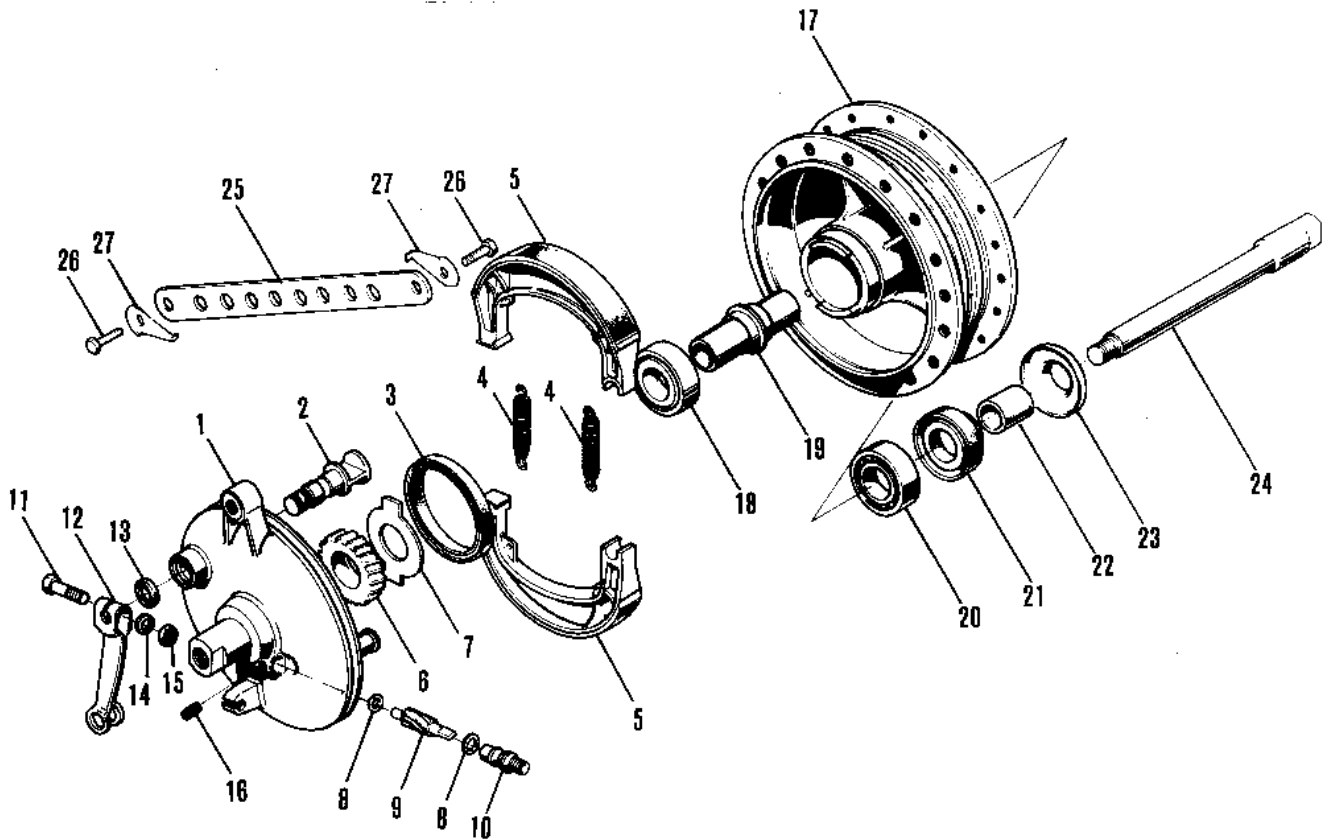

## PARTS DIAGRAM

# 1971 F7

## PARTS LIST

### FRONT HUB/BRAKE ('71-'73 F7/F7-A/F7-B)

ITEM NAME	PART NUMBER	QUANTITY
PANEL-ASY,FR BRK BUFF (Ref # 1~16)	41035-044-80	1
PANEL-ASY,FR BRK BUFF (Ref # 1~16)	41035-044-80	1
CAM SHAFT-FRONT BRAKE (Ref # 2)	41050-018	1
OIL SEAL F BRK PANEL (Ref # 3)	92050-010	1
SPRING,BRAKE SHOE (Ref # 4)	92081-1766	2
SHOE,BRAKE (Ref # 5)	41048-1007	2
GEAR-SPEEDOMETER (Ref # 6)	41059-012	1
RECIEVER-SPEED GEAR (Ref # 7)	41064-006	1
WASHER THRST SPD PINI (Ref # 8)	41063-001	2
PINION SPEEDOMETER (Ref # 9)	41060-004	1
BUSH SPEEDMETER CABLE (Ref # 10)	41062-001	1
BOLT-UPSET (Ref # 11)	112G0630	1
LEVER FRONT BRAKE CAM (Ref # 12)	41053-005	1
WASHER BRAKE CAM SHT (Ref # 13)	41052-001	1
WASHER PLAIN 6MM (Ref # 14)	410B0600	1
NUT 6MM (Ref # 15)	311B0600	1
SCREW-BUSHING NET (Ref # 16)	41070-004	1
SCREW-BUSHING NET (Ref # 16)	41070-004	1
PIN,SPRING (Ref # 16)	41082-001	1
DRUM ASSY-FRONT BRAKE (Ref # 17~21)	41034-020	1
BEARING BALL #6301Z (Ref # 18)	601B6301Z	1
SPACER FR HUB BEARING (Ref # 19)	41039-005	1
BEARING BALL #6301 (Ref # 20)	601B6301	1
OIL SEAL FR BRK DRUM (Ref # 21)	92050-011	1
COLLAR FRONT HUB R.H (Ref # 22)	41069-005	1
DUST SHIELD FR BRAKE (Ref # 23)	41042-006	1
AXLE-FRONT (Ref # 24)	41068-032	1
TORQUE LINK-FRNT BRK (Ref # 25)	43007-022	1
BOLT-HEA HEAD,8X20 (Ref # 26)	92001-086	2