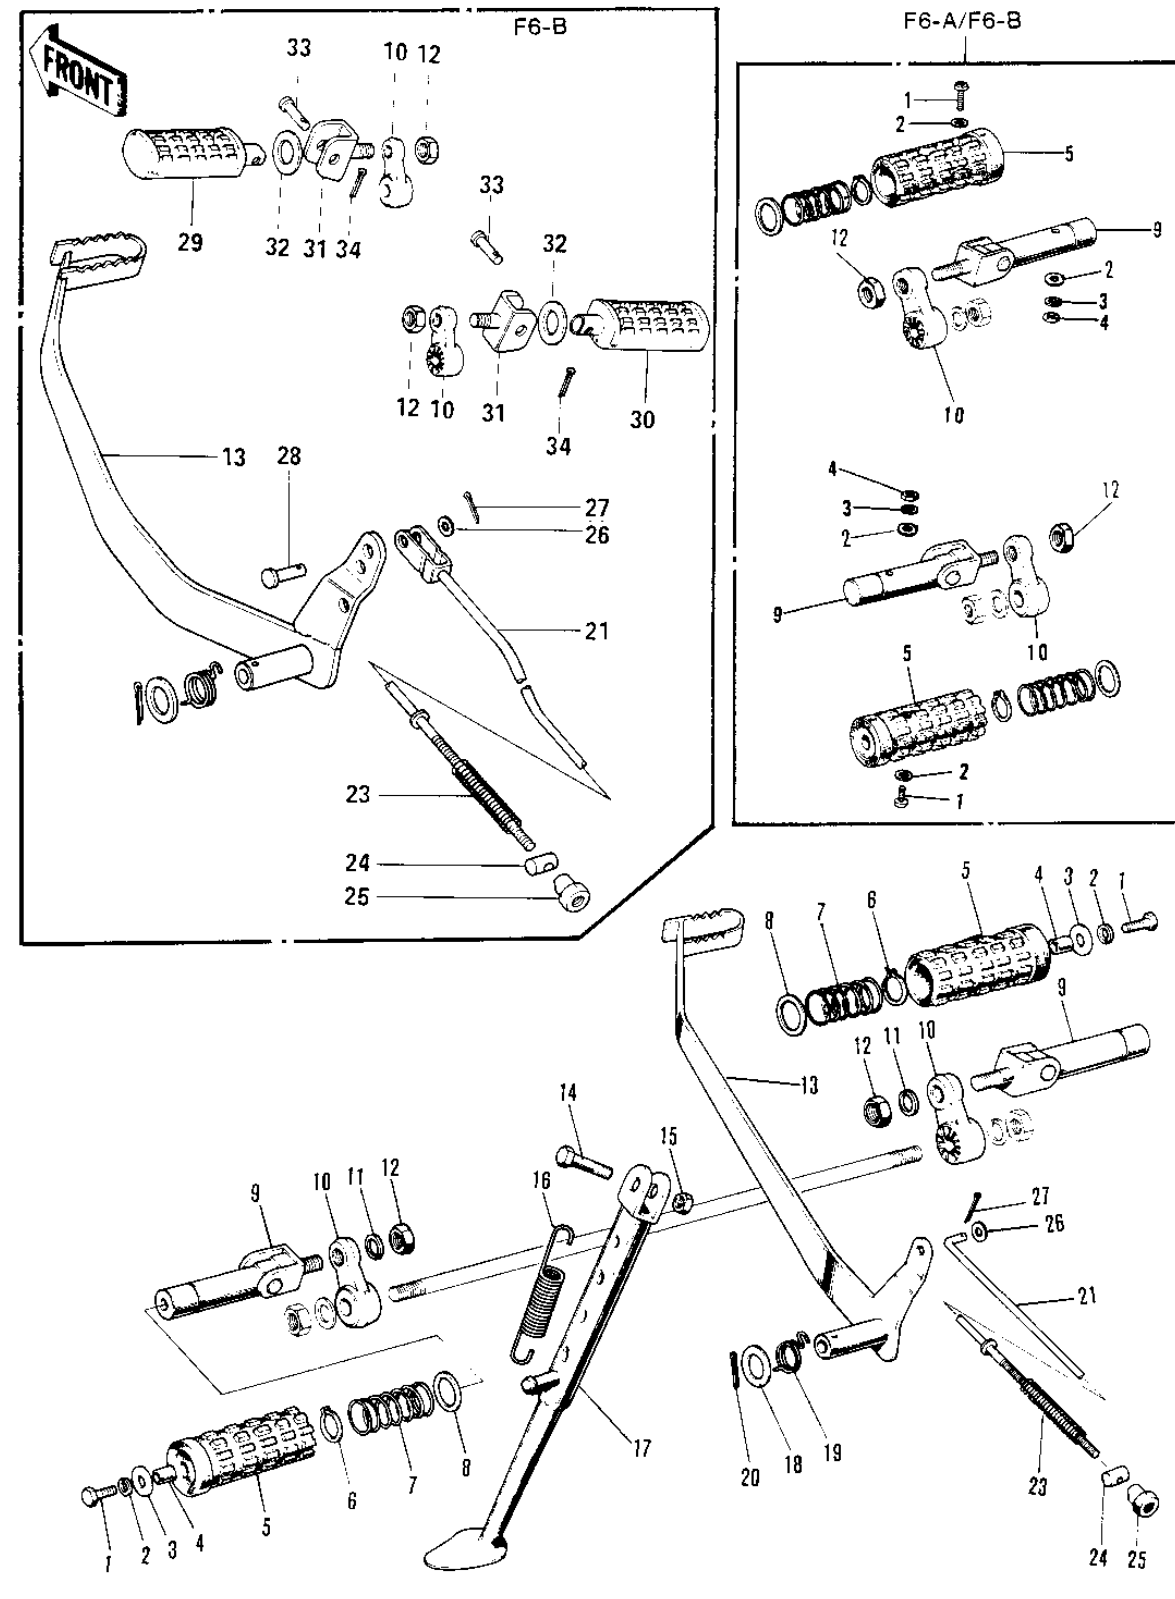

1971 F6

PARTS DIAGRAM

FOOTRESTS/STAND /BRAKE PEDAL

1971 F6

PARTS LIST

FOOTRESTS/STAND /BRAKE PEDAL

Kawasaki

Let the Good Times Roll®

ITEM NAME

PART NUMBER

QUANTITY
