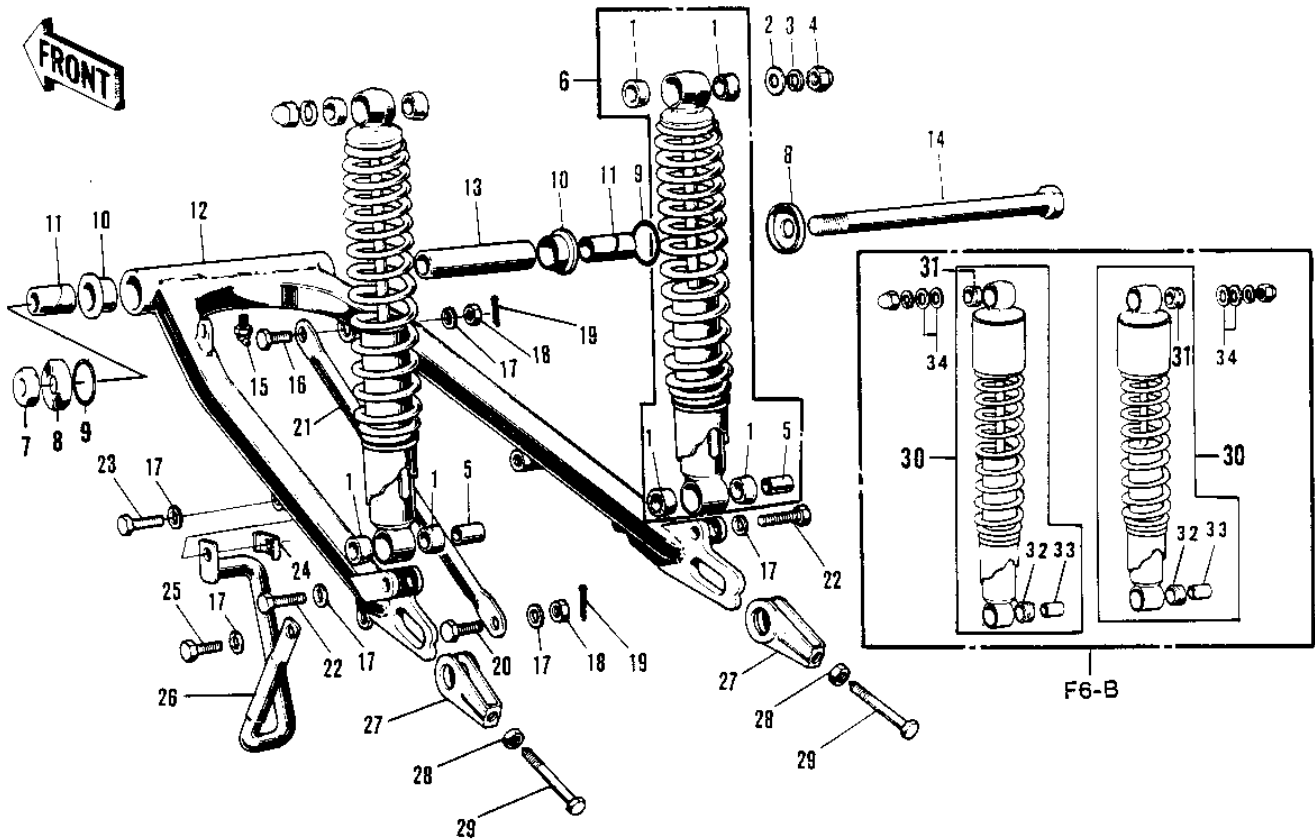

1972 F6-A

PARTS DIAGRAM

SWING ARM/SHOCK ABSORBERS

Ref. No. 27, Chain Adjuster		
	OLD	NEW
	1.6 mm 15.2 mm	3.2 mm 13.7 mm
Chain Adjuster	33041-041	33041-048
Collar	42032-027	42032-036
Frame No.	~13329	13330~
Interchange?	Use new parts as a set in place of old parts.	

NOTE: See Rear Hub page for Collar.

1972 F6-A

PARTS LIST

SWING ARM/SHOCK ABSORBERS

ITEM NAME

PART NUMBER

QUANTITY
