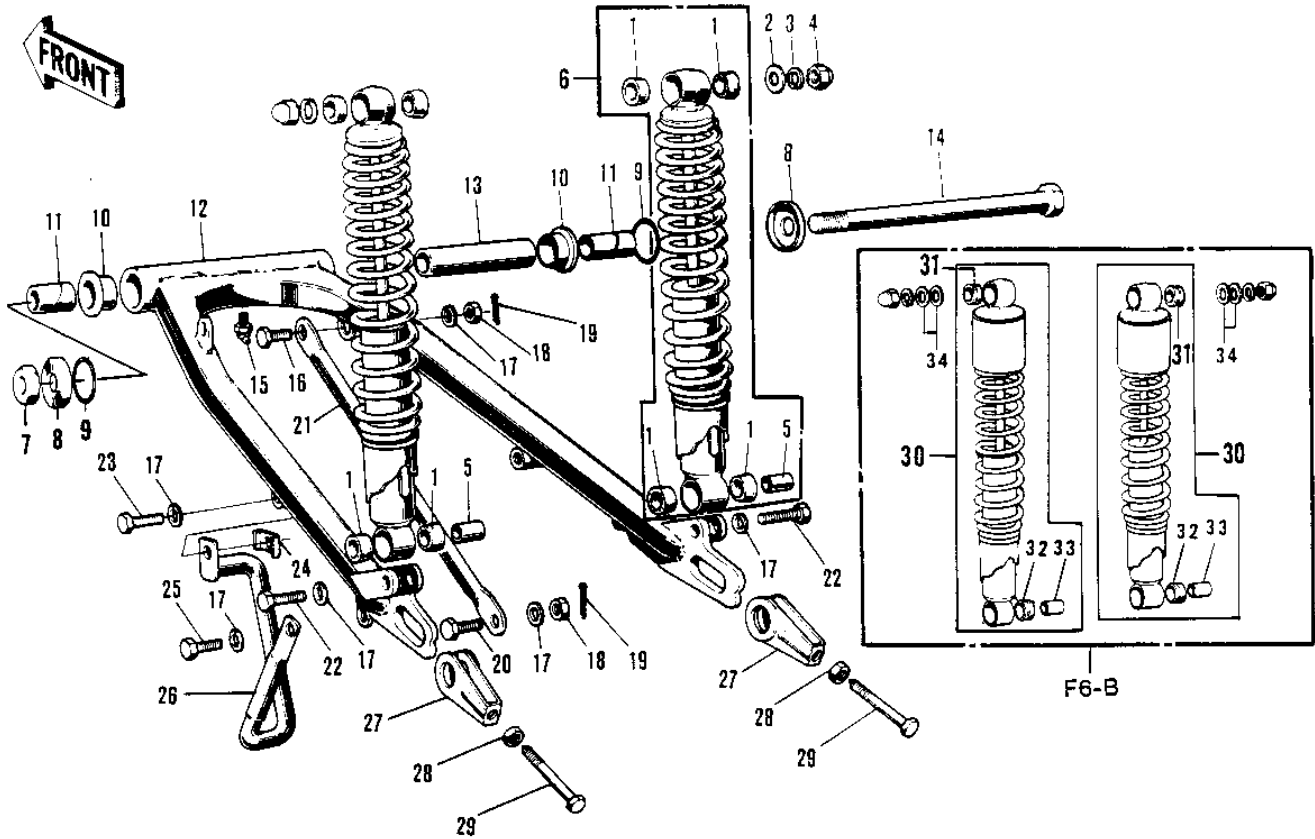

1971 F6

PARTS DIAGRAM

SWING ARM/SHOCK ABSORBERS

Ref. No. 27, Chain Adjuster

Chain Adjuster	33041-041	33041-048
Collar	42032-027	42032-036
Frame No.	~13329	13330~
Interchange?	Use new parts as a set in place of old parts.	

NOTE: See Rear Hub page for Collar.

1971 F6

PARTS LIST

SWING ARM/SHOCK ABSORBERS

ITEM NAME

PART NUMBER

QUANTITY
