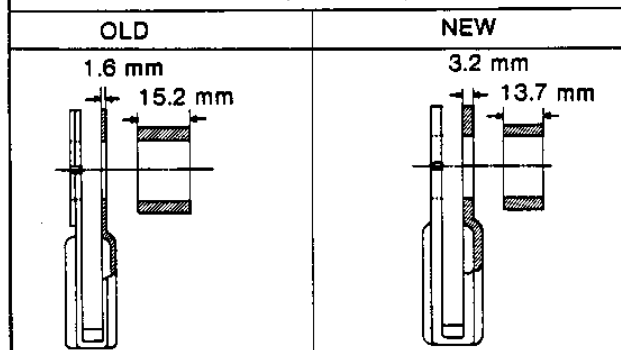

1971 F6

PARTS DIAGRAM

SWING ARM/SHOCK ABSORBERS

Ref. No. 27, Chain Adjuster

Chain Adjuster	33041-041	33041-048
Collar	42032-027	42032-036
Frame No.	~13329	13330~
Interchange?	Use new parts as a set in place of old parts.	