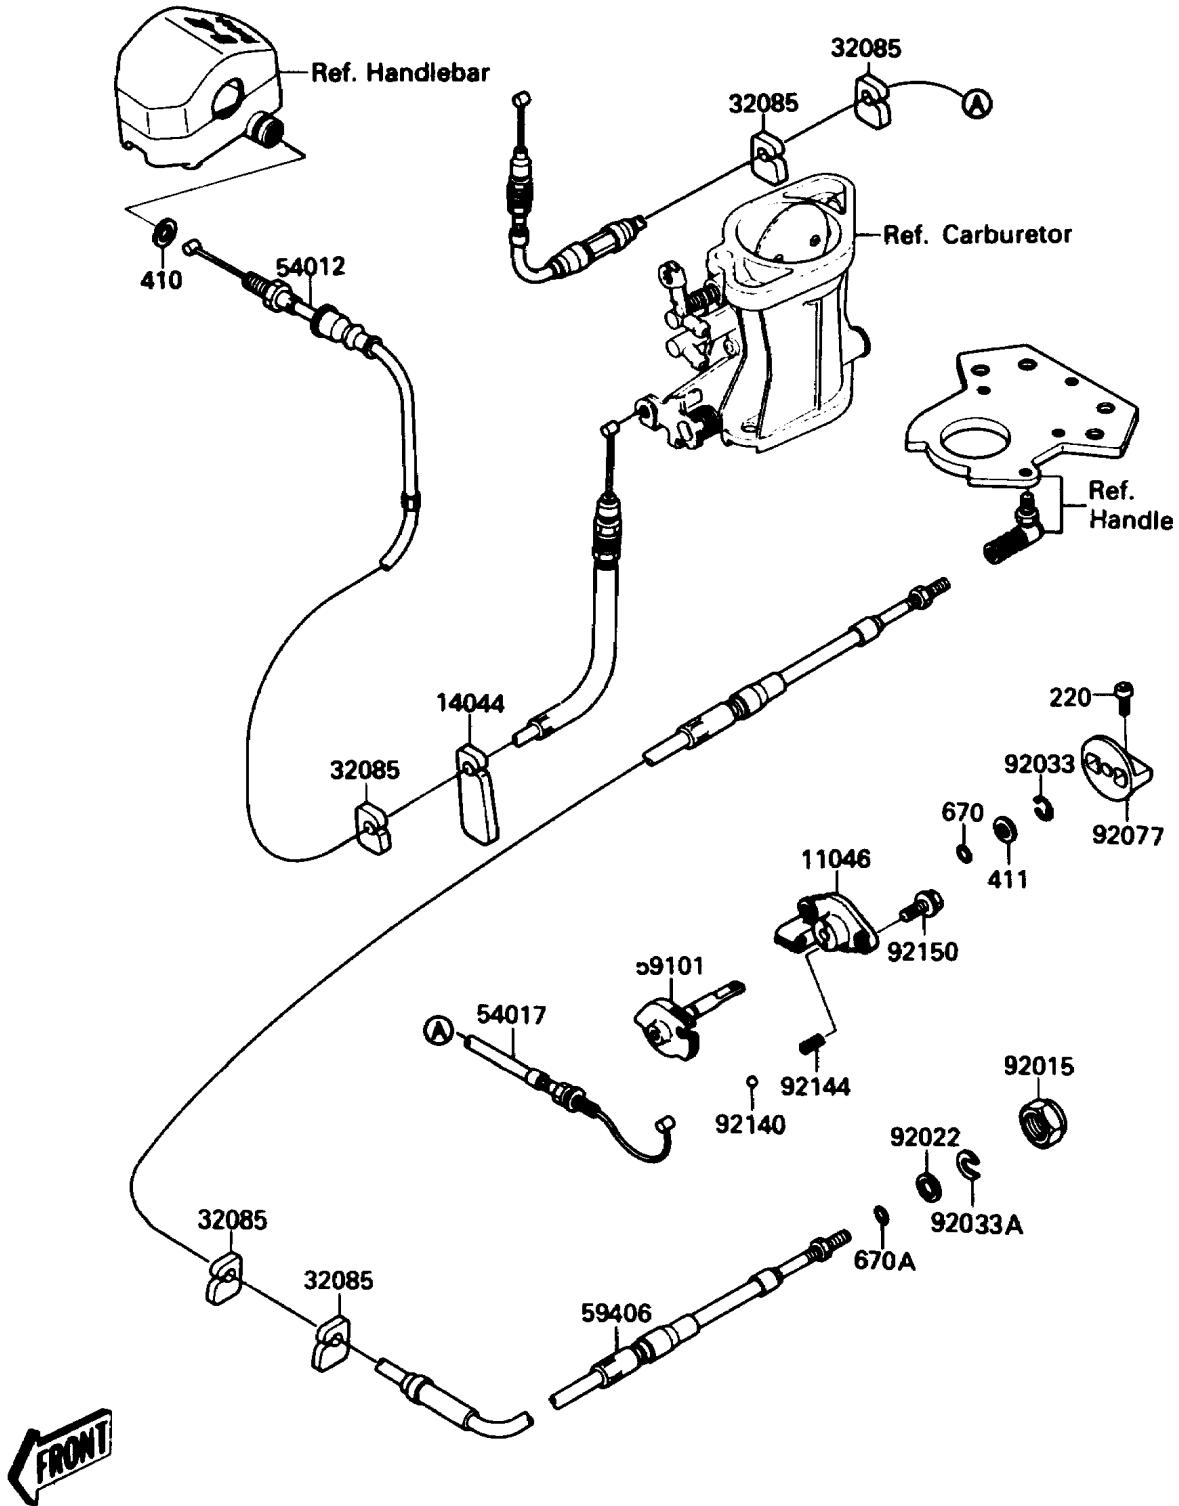

1988 650 SX

PARTS DIAGRAM

Cables

F3175-0005

1988 650 SX

PARTS LIST

Cables

Kawasaki

Let the Good Times Roll®

ITEM NAME

PART NUMBER

QUANTITY
