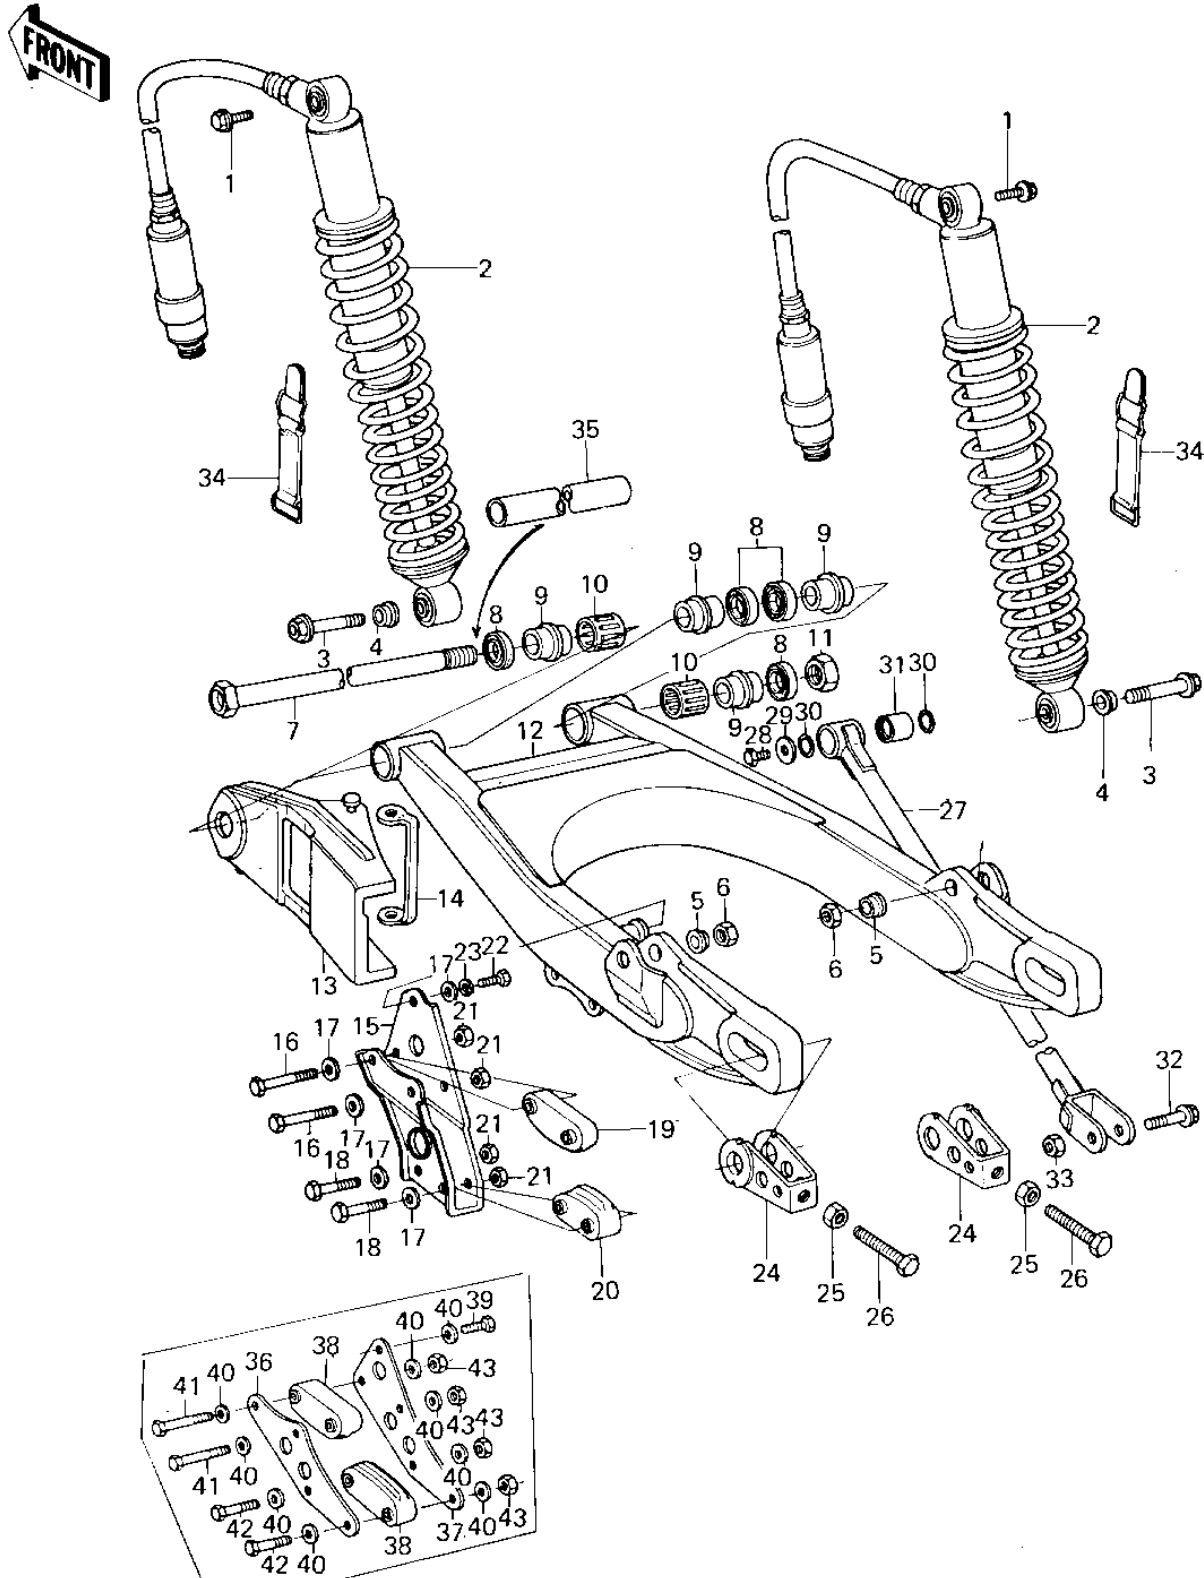

1978 KX125-A4

PARTS DIAGRAM

SWING ARM/SHOCK ABSORBERS ('78-'79 KX125)

1978 KX125-A4

PARTS LIST

SWING ARM/SHOCK ABSORBERS ('78-'79 KX125)

ITEM NAME	PART NUMBER	QUANTITY
-----------	-------------	----------
