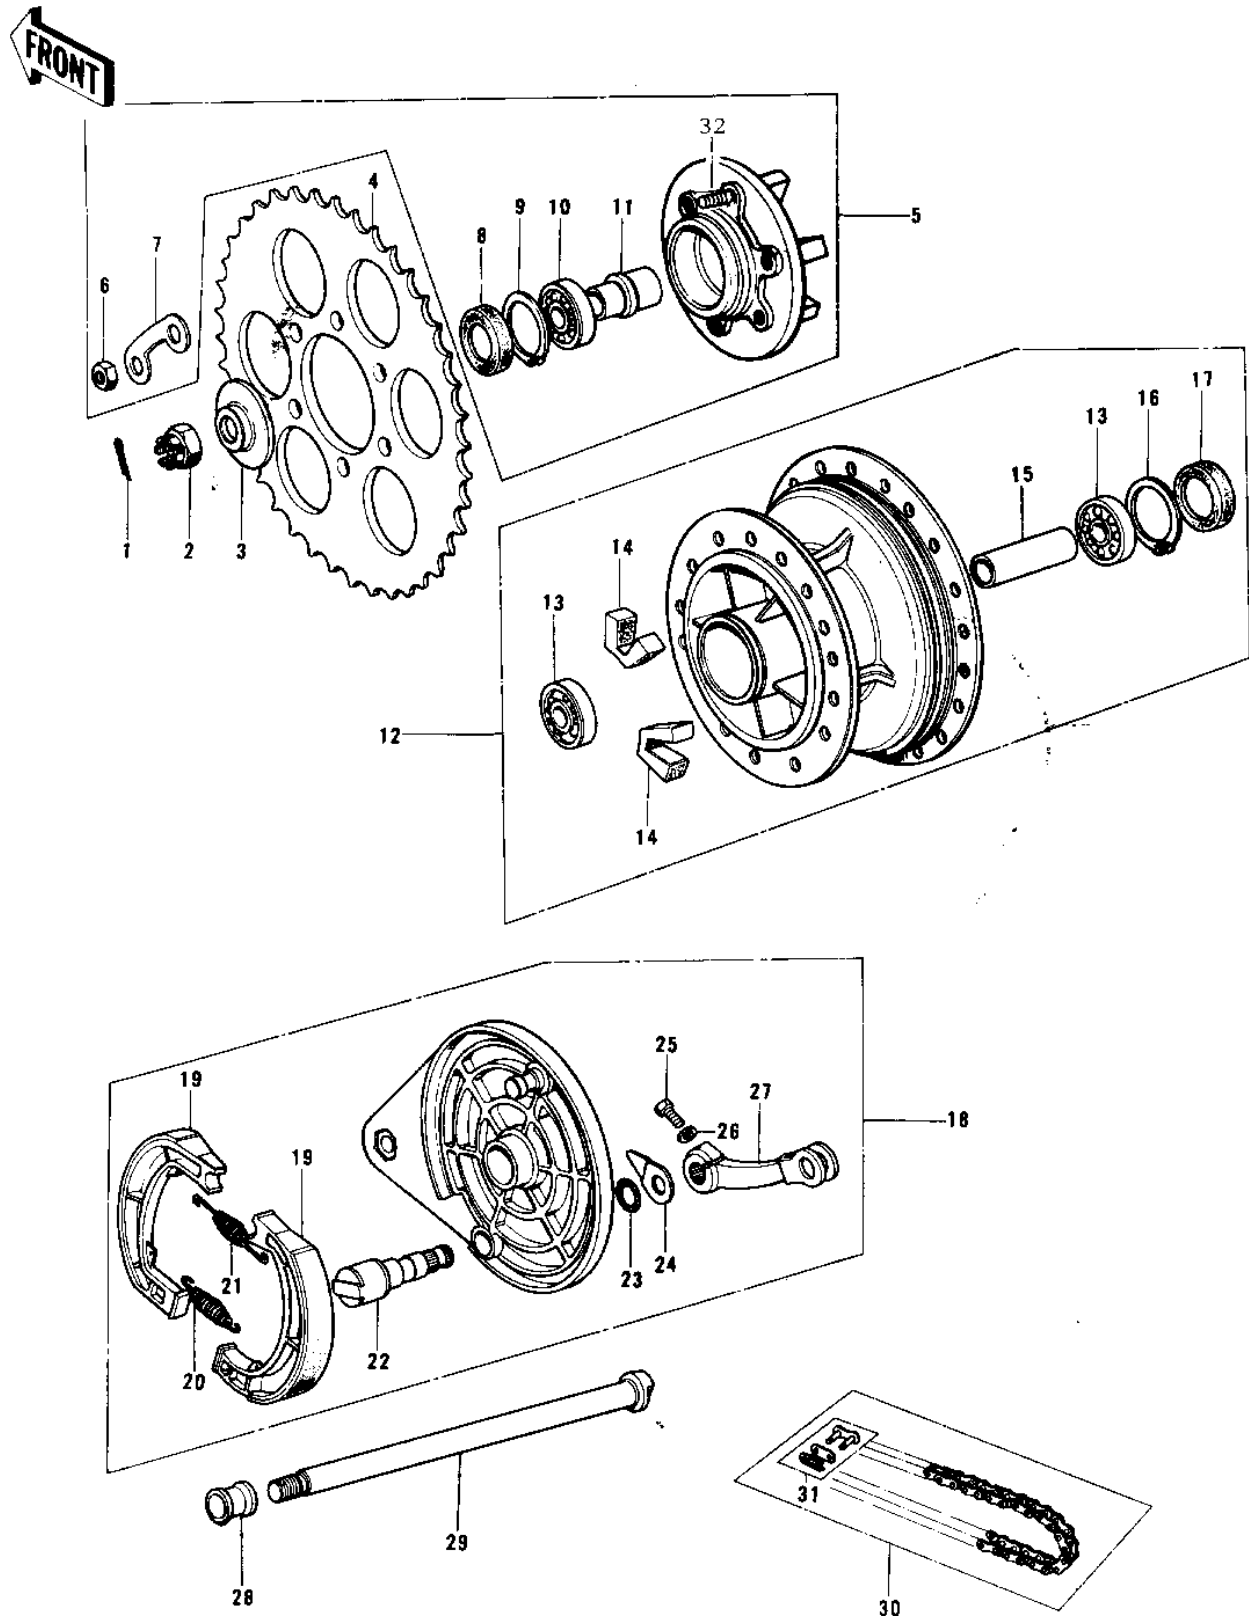

1975 KX125-A

PARTS DIAGRAM

REAR HUB/BRAKE/CHAIN ('74-'76 KX125/A/A3)

1975 KX125-A

PARTS LIST

REAR HUB/BRAKE/CHAIN ('74-'76 KX125/A/A3)

ITEM NAME

PART NUMBER

QUANTITY
