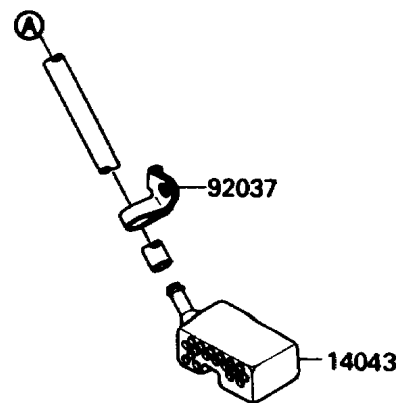

1988 650 SX

PARTS DIAGRAM

Bilge System

F3145-0005

1988 650 SX

PARTS LIST

Bilge System

Kawasaki

Let the Good Times Roll®

ITEM NAME

PART NUMBER

QUANTITY
