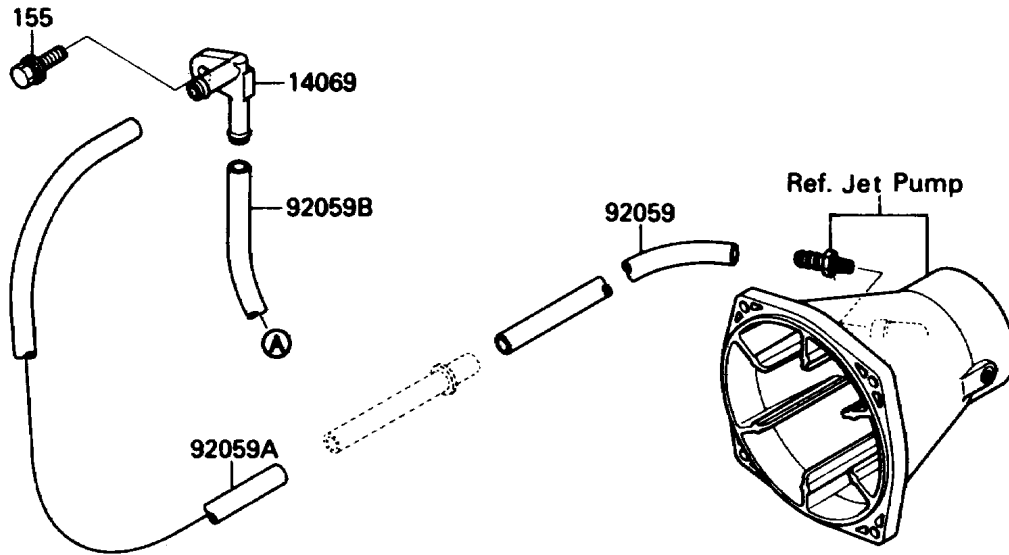

1988 650 SX

PARTS DIAGRAM

Bilge System

F3145-0005

1988 650 SX

PARTS LIST

Bilge System

Kawasaki

Let the Good Times Roll®

ITEM NAME

PART NUMBER

QUANTITY
