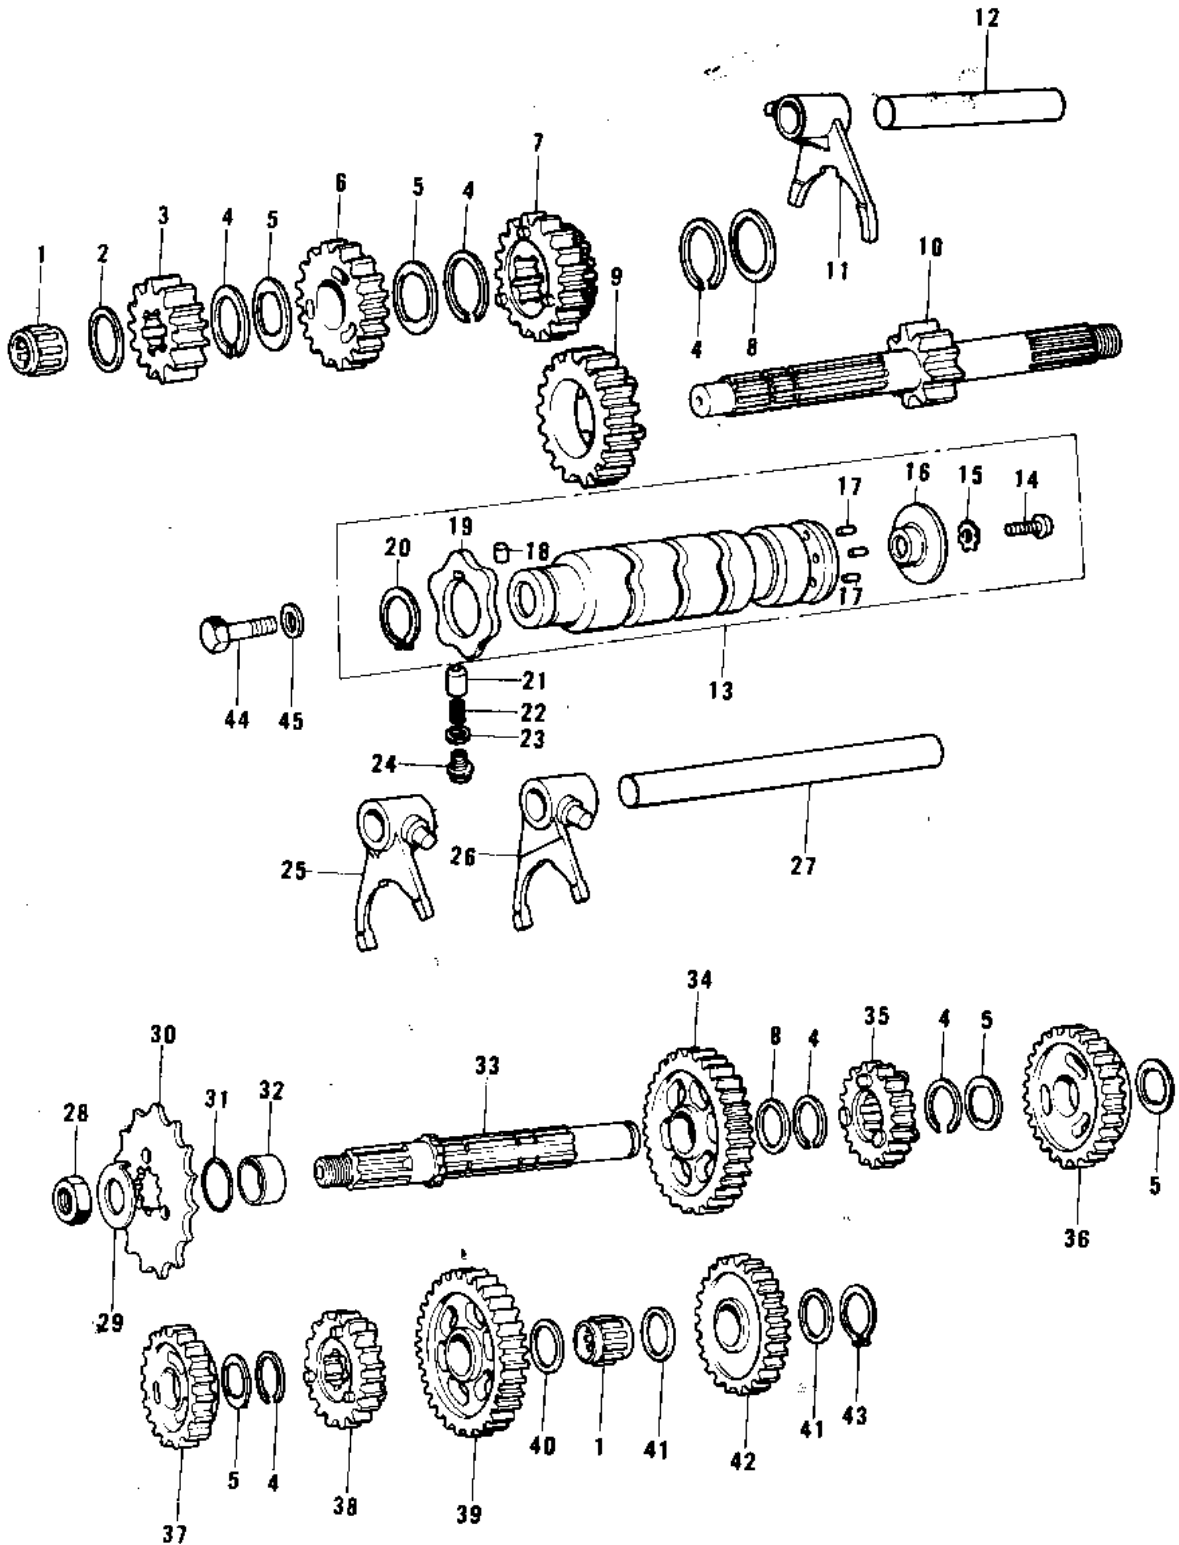

1975 KX125-A

PARTS DIAGRAM

TRANSMISSION/CHANGE DRUM

1975 KX125-A

PARTS LIST

TRANSMISSION/CHANGE DRUM

Kawasaki

Let the Good Times Roll®

ITEM NAME

PART NUMBER

QUANTITY
