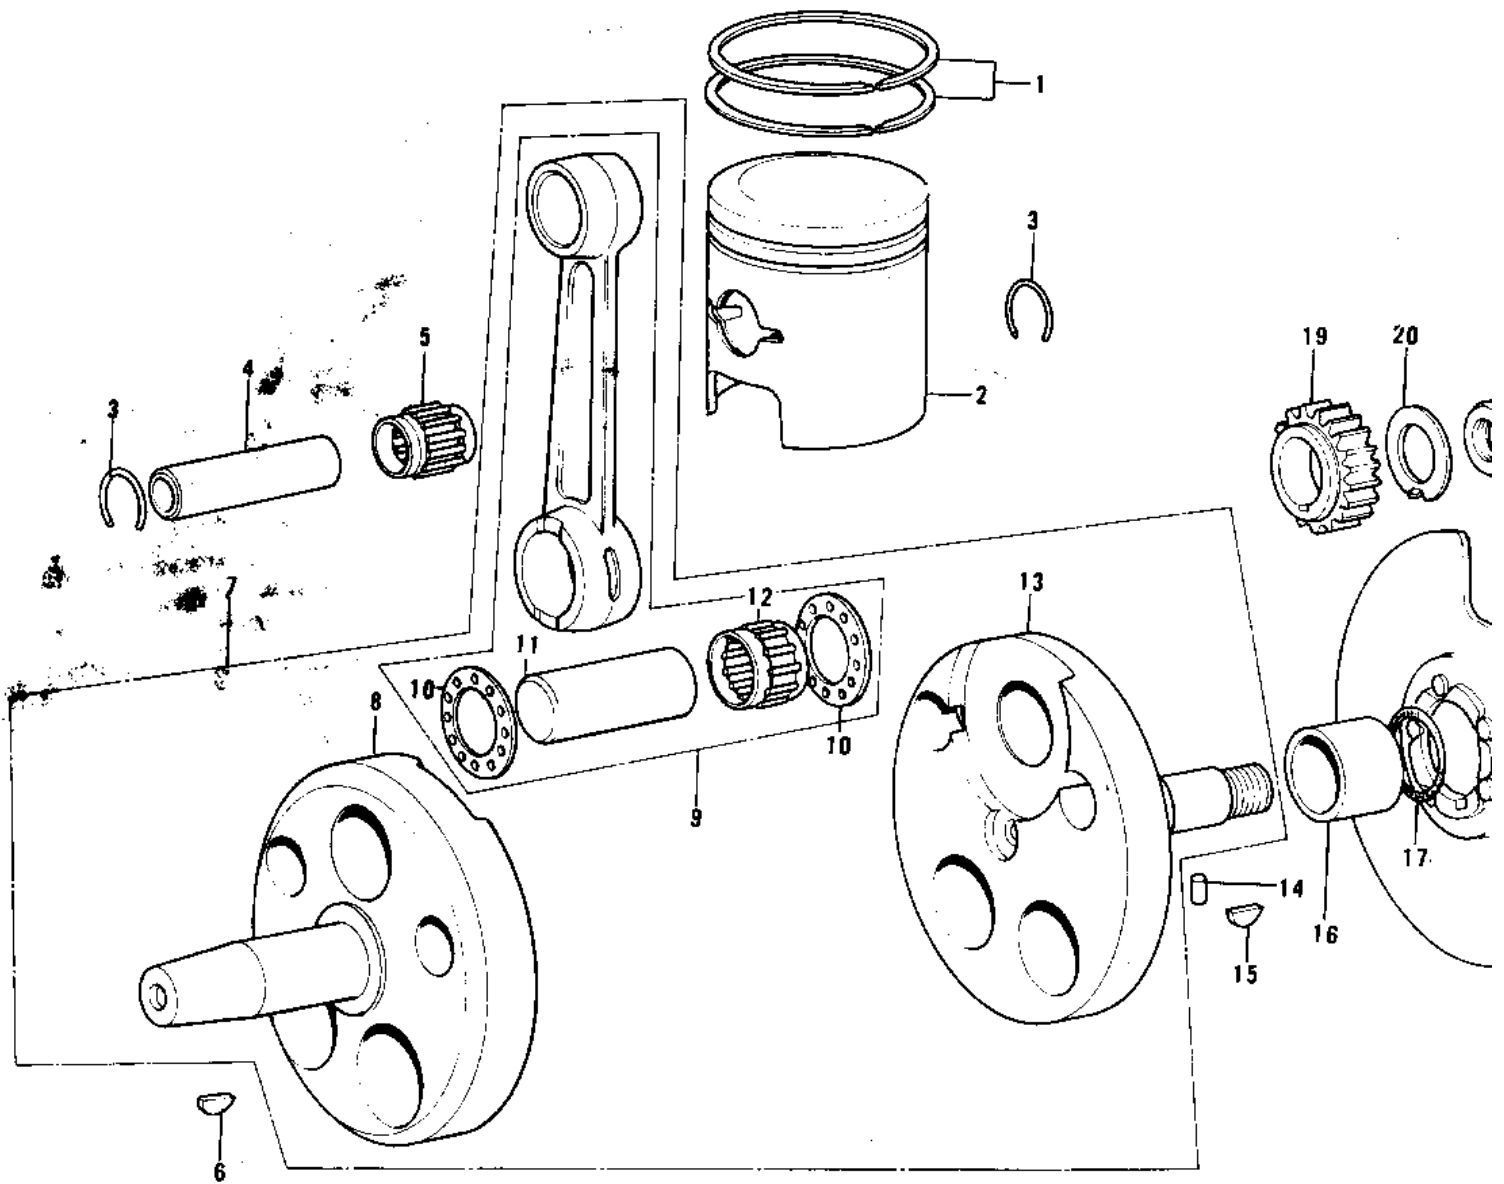

1975 KX125-A

PARTS DIAGRAM

CRANKSHAFT/PISTON/ROTARY VALVE

1975 KX125-A

PARTS LIST

CRANKSHAFT/PISTON/ROTARY VALVE

ITEM NAME

PART NUMBER

QUANTITY
