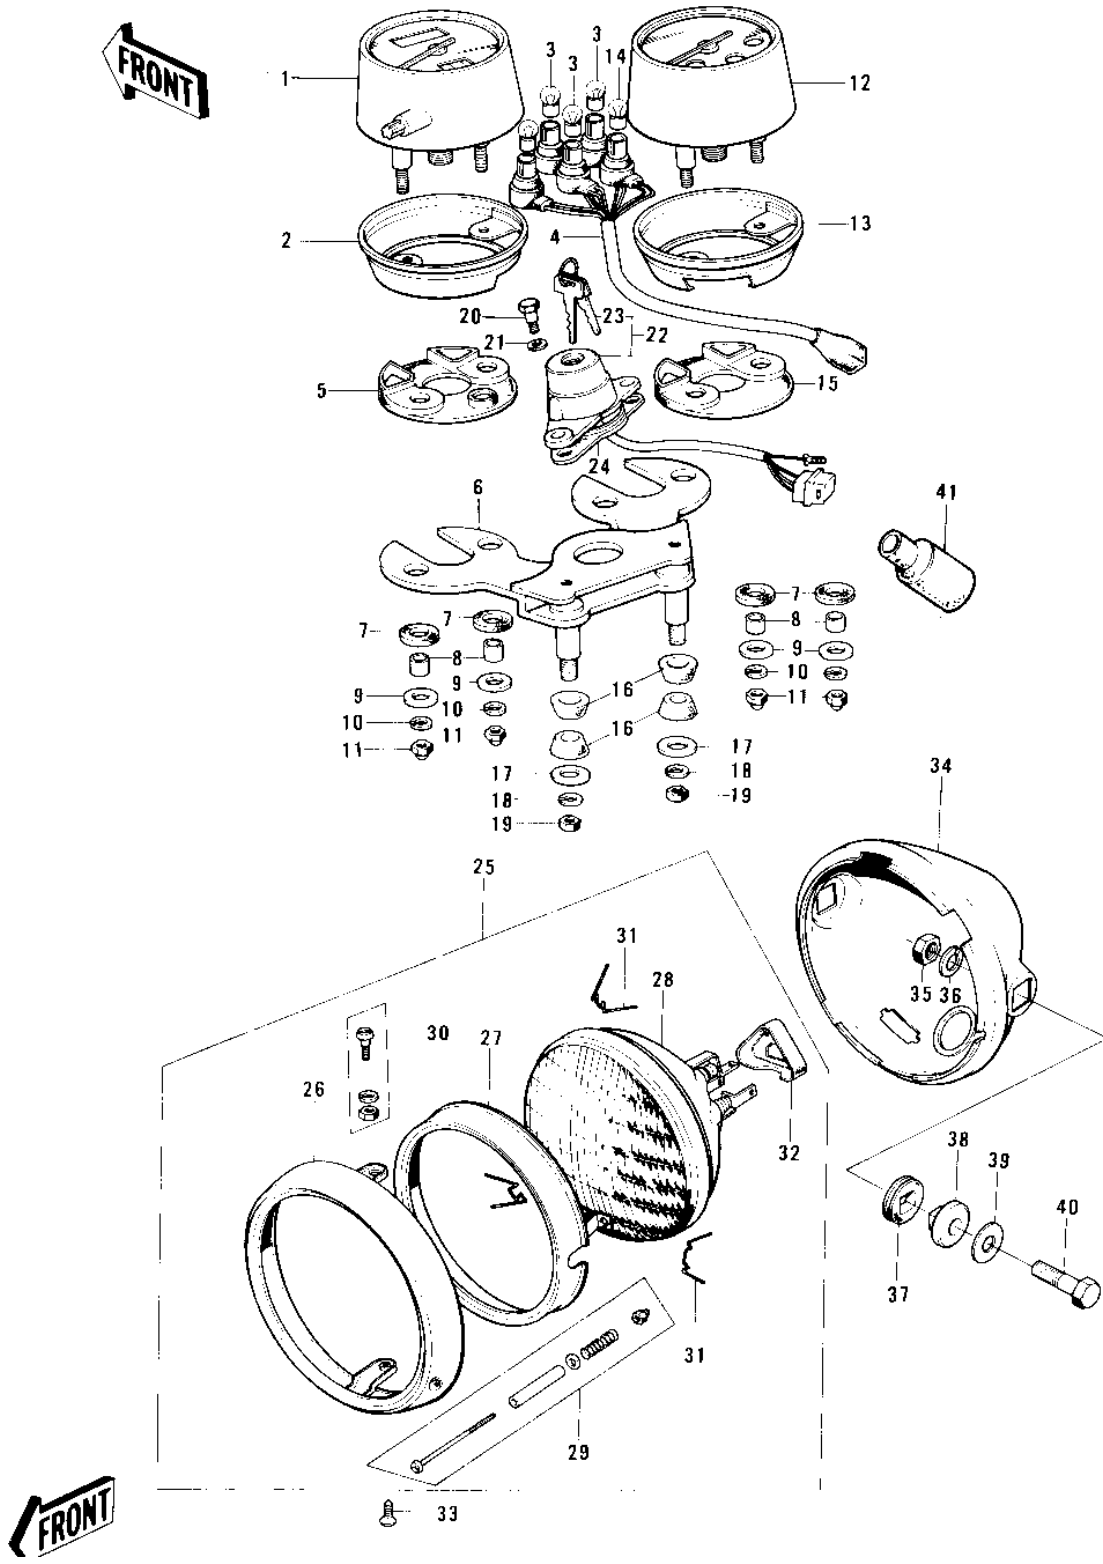

1979 KE125

PARTS DIAGRAM

METERS/IGNITION SWITCH/HEADLIGHT ('76-'7)

F

1979 KE125

PARTS LIST

METERS/IGNITION SWITCH/HEADLIGHT ('76-'7

ITEM NAME

PART NUMBER

QUANTITY
