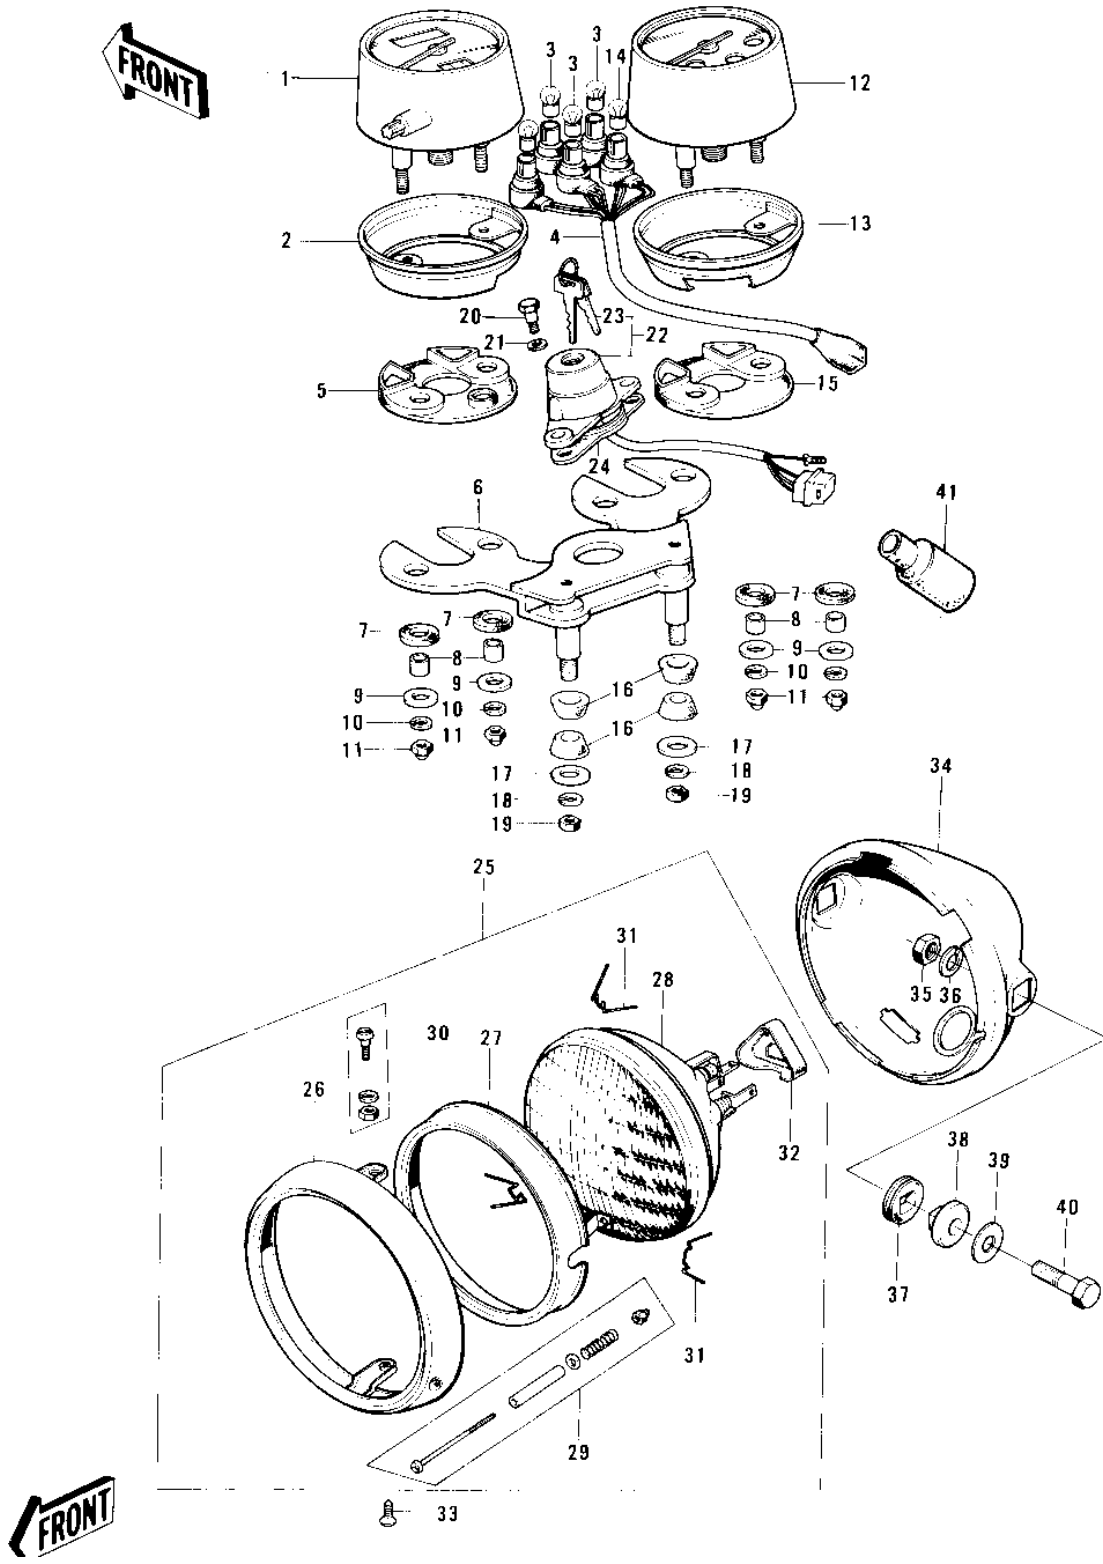

1976 KE125

PARTS DIAGRAM

METERS/IGNITION SWITCH/HEADLIGHT ('76-'7)

F

1976 KE125

PARTS LIST

METERS/IGNITION SWITCH/HEADLIGHT ('76-'7

ITEM NAME

PART NUMBER

QUANTITY
