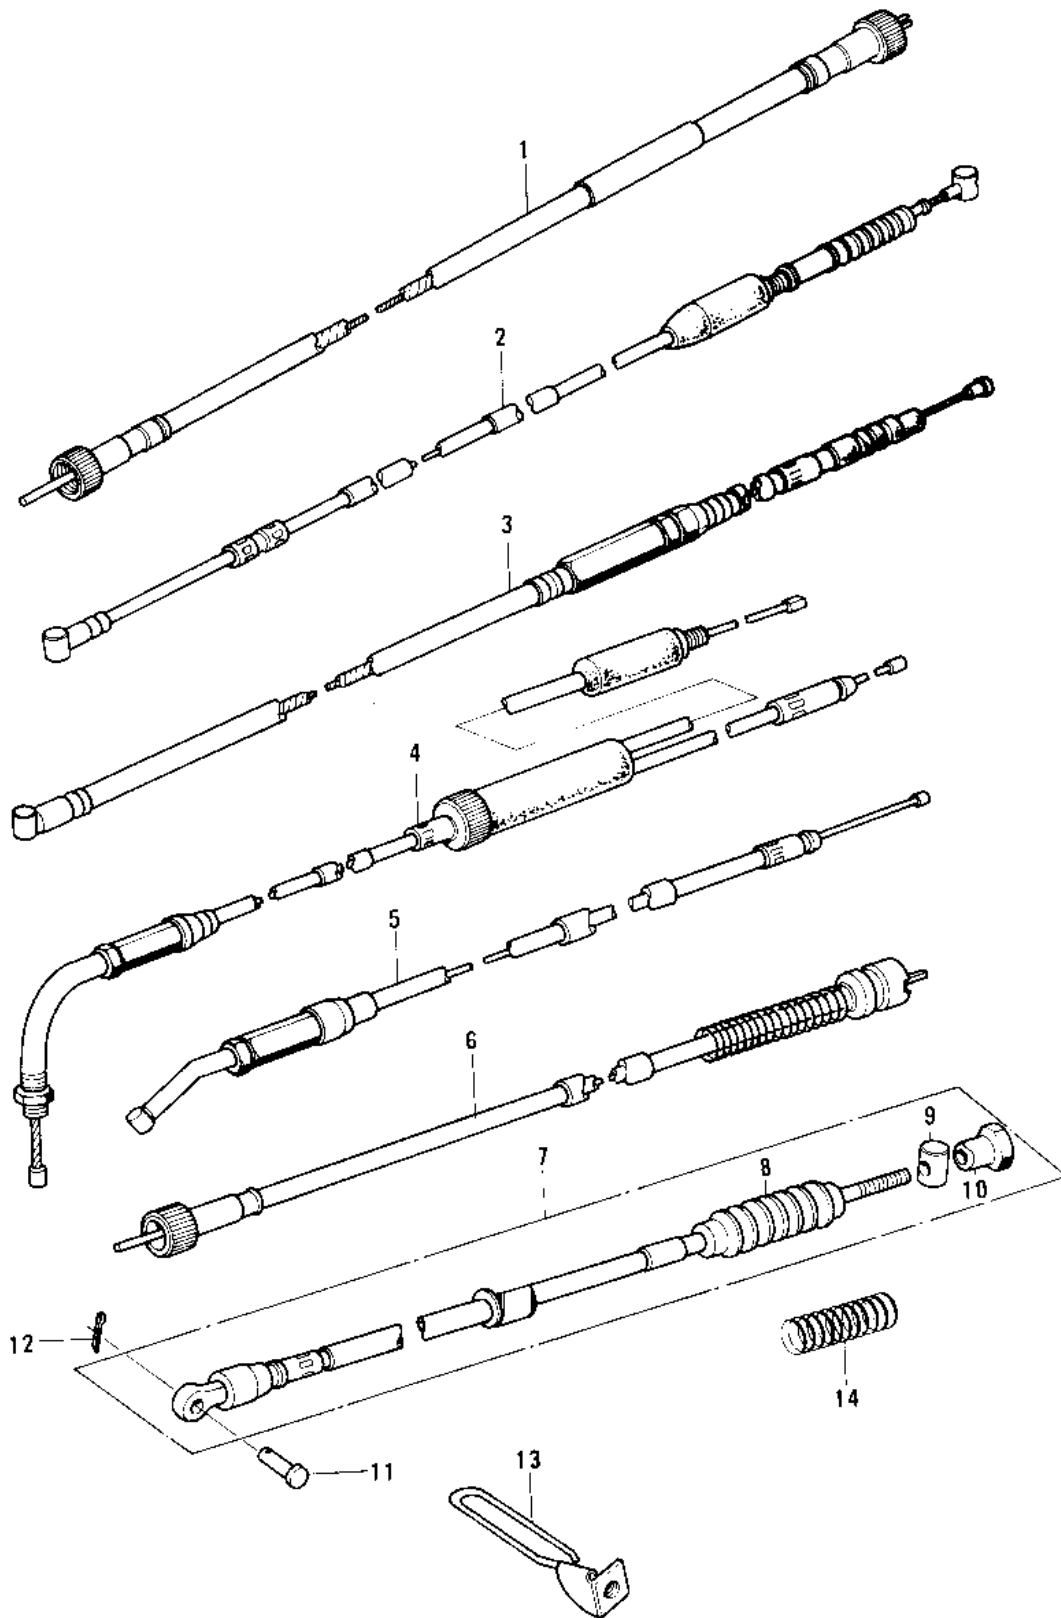

1979 KE125

PARTS DIAGRAM

CABLE ('76-'79)

1979 KE125

PARTS LIST

CABLE ('76-'79)

Kawasaki

Let the Good Times Roll®

ITEM NAME

PART NUMBER

QUANTITY
