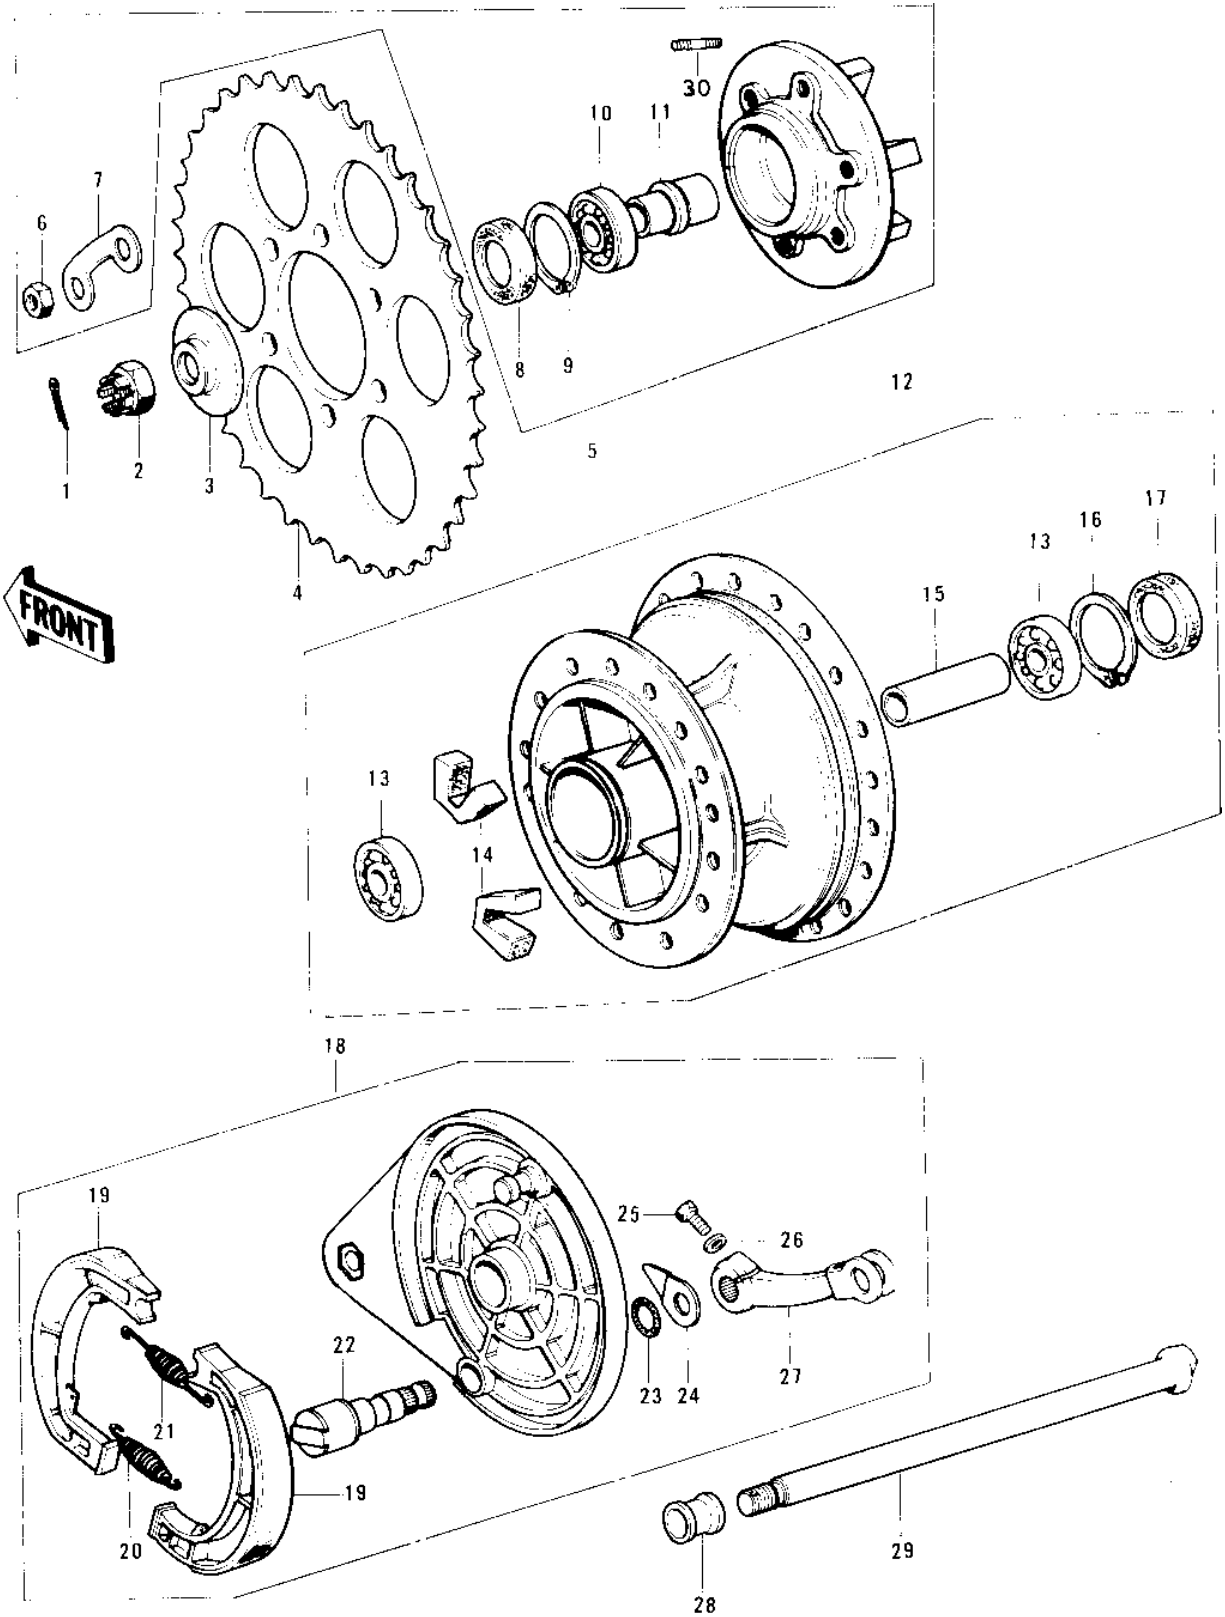

1979 KE125

PARTS DIAGRAM

REAR HUB/BRAKE ('76-'79)

1979 KE125

PARTS LIST

REAR HUB/BRAKE ('76-'79)

ITEM NAME

PART NUMBER

QUANTITY
