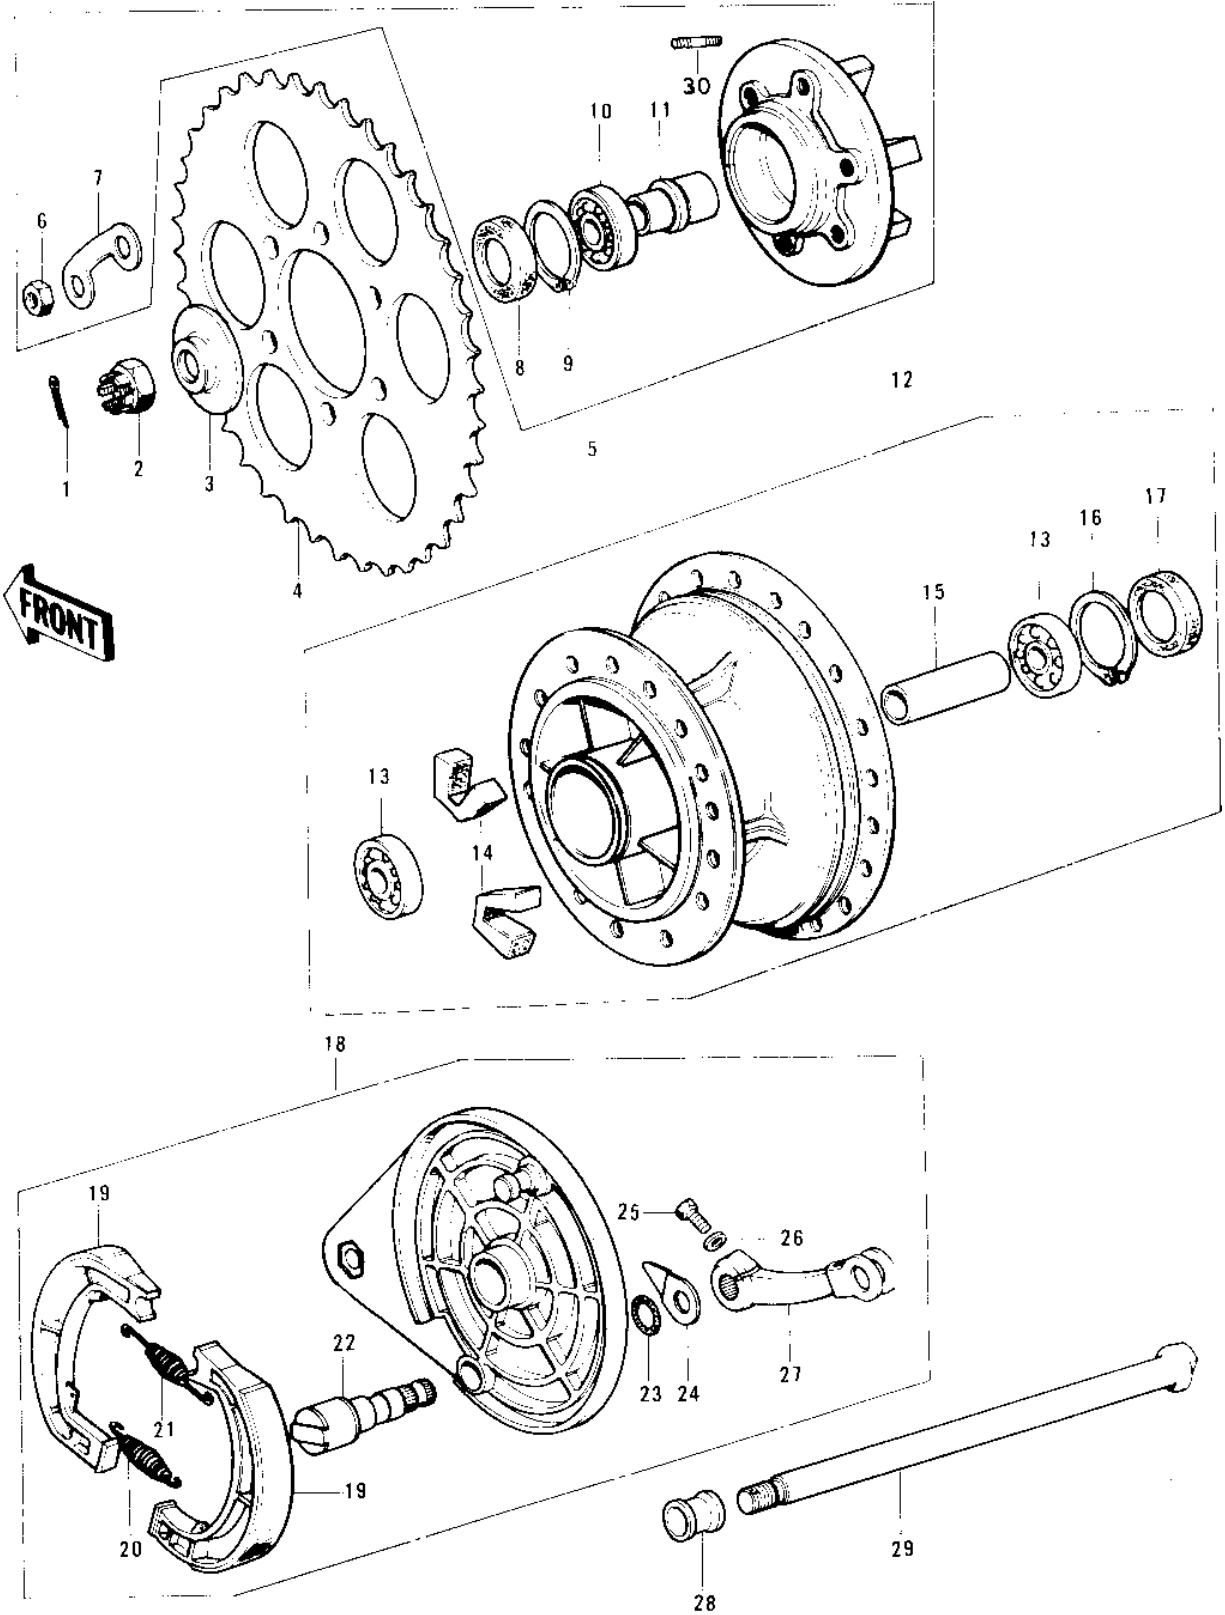

1976 KE125

PARTS DIAGRAM

REAR HUB/BRAKE ('76-'79)

1976 KE125

PARTS LIST

REAR HUB/BRAKE ('76-'79)

ITEM NAME

PART NUMBER

QUANTITY
