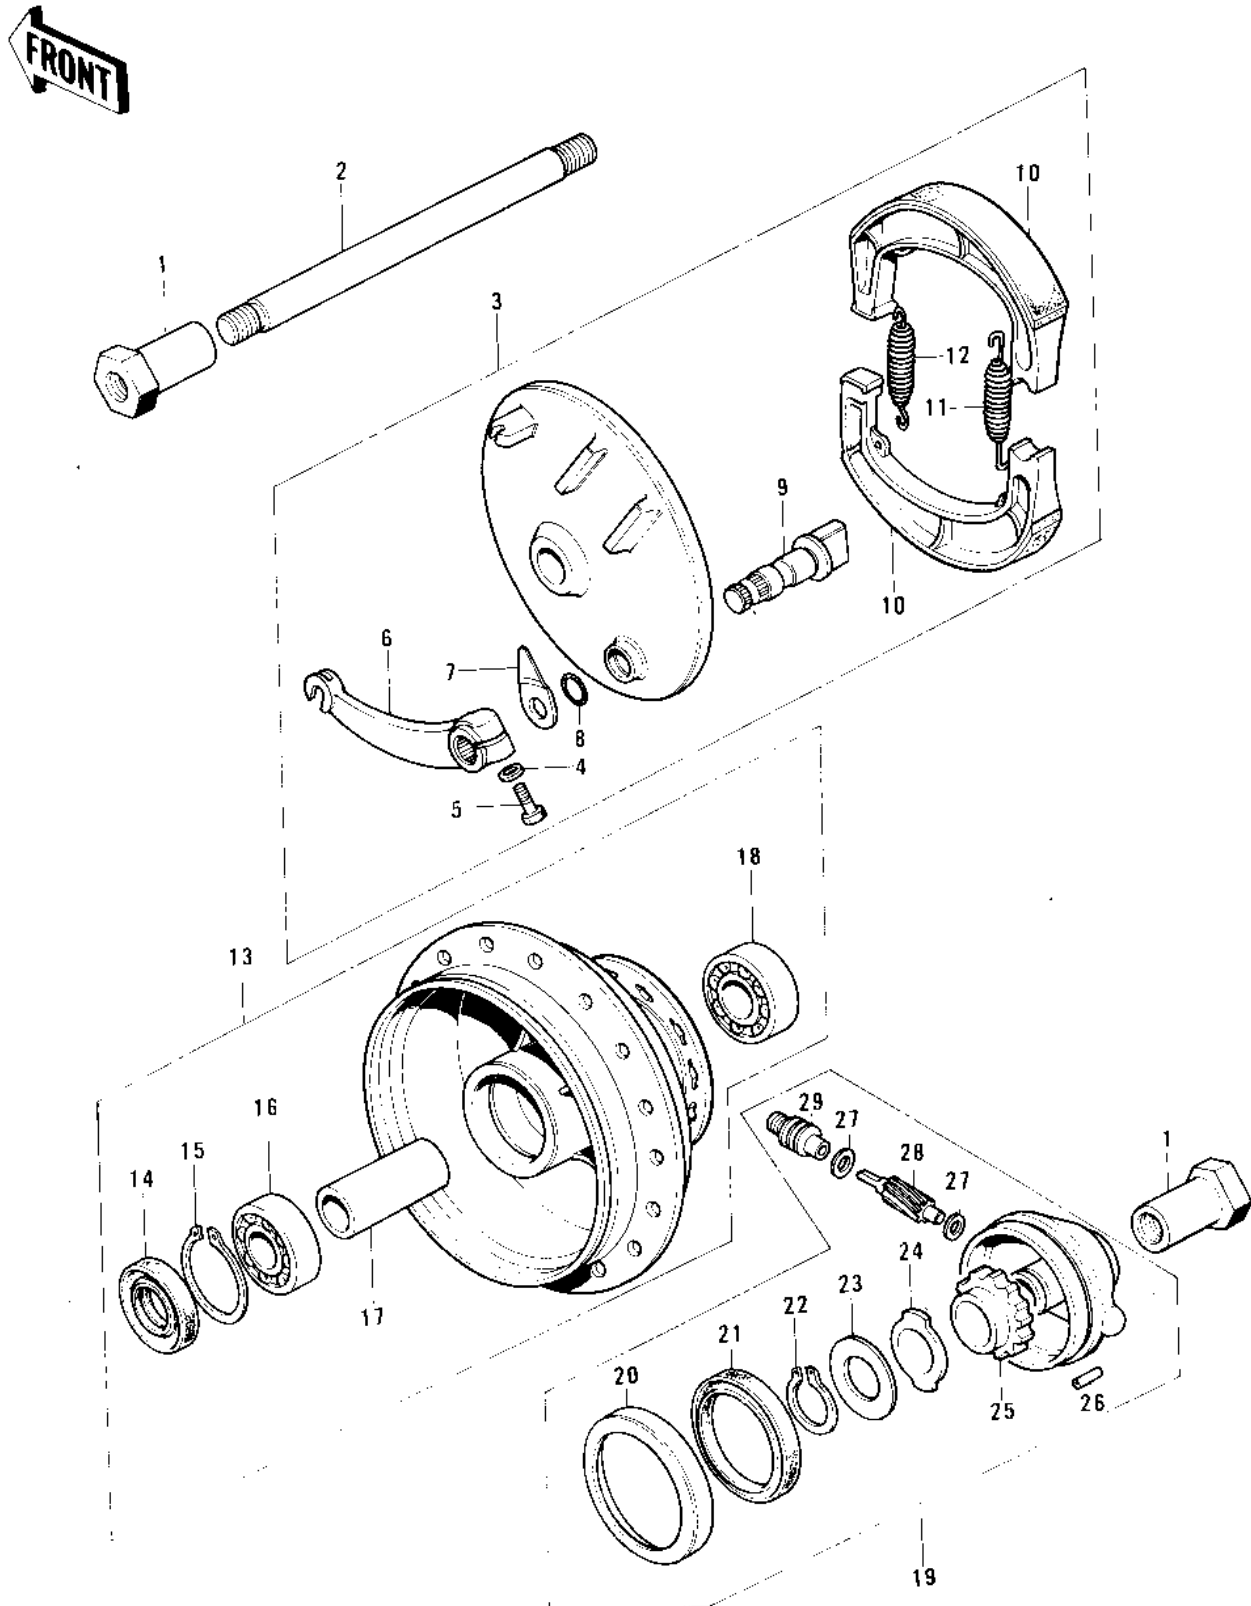

1976 KE125

PARTS DIAGRAM

FRONT HUB/BRAKE ('76-'79)

1976 KE125

PARTS LIST

FRONT HUB/BRAKE ('76-'79)

ITEM NAME

PART NUMBER

QUANTITY
