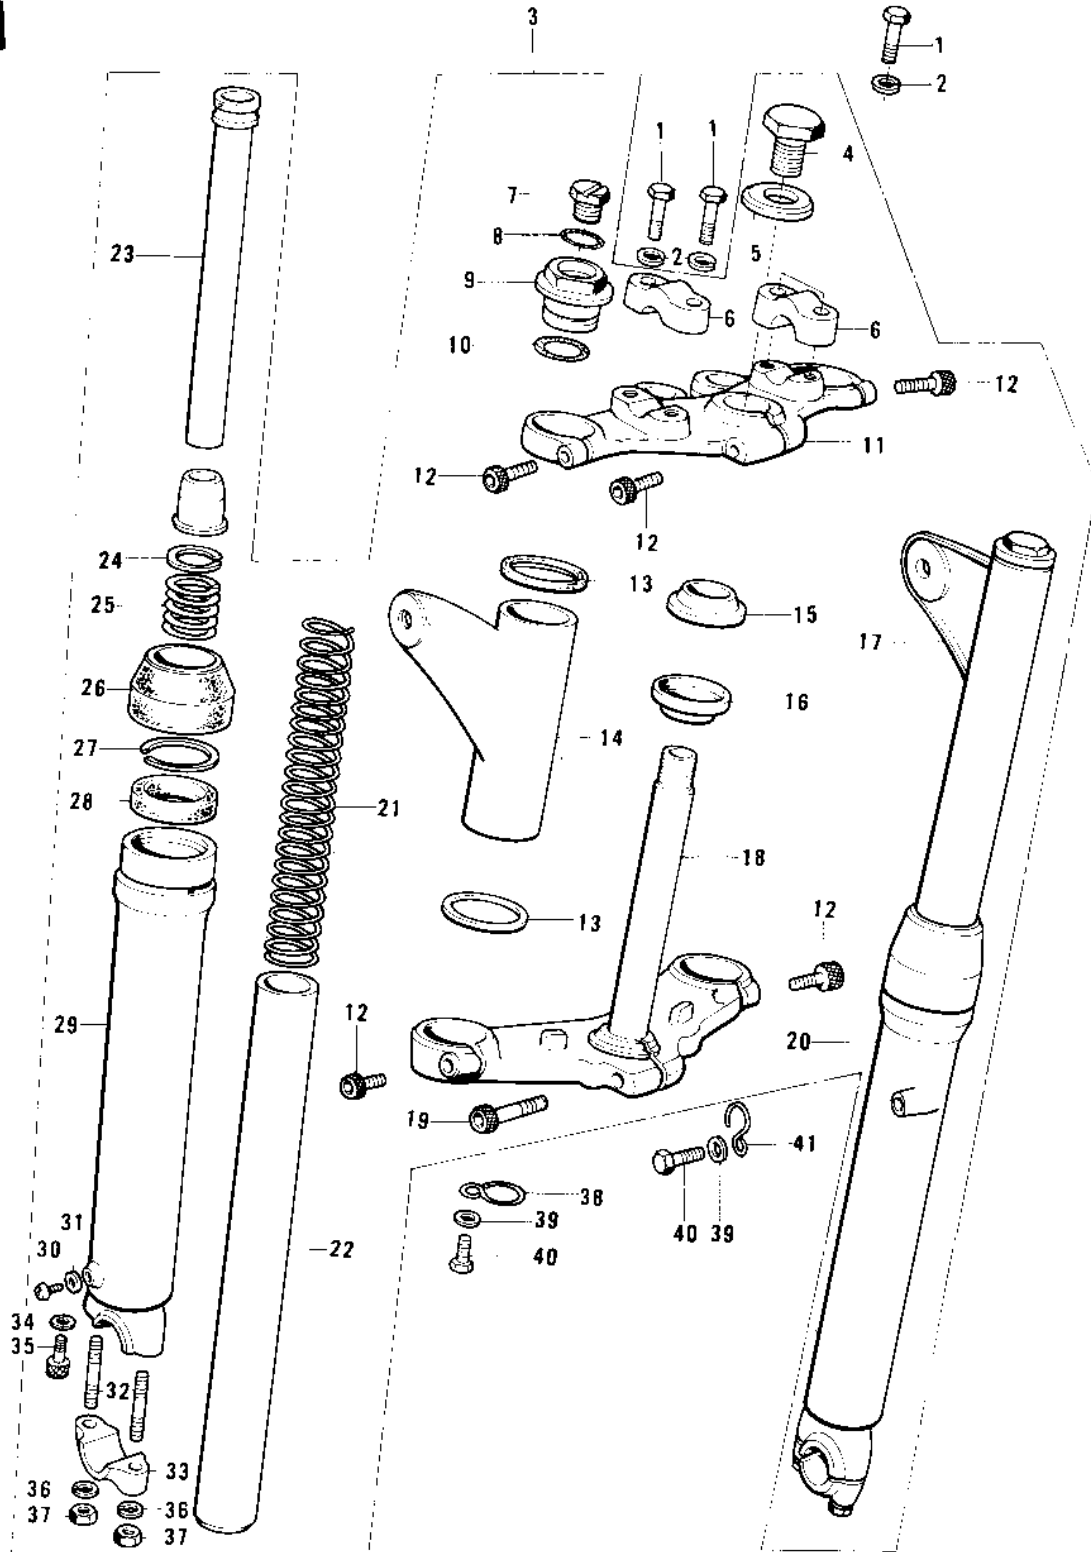

1977 KE125

PARTS DIAGRAM

FRONT FORK ('76-'79)

1977 KE125

PARTS LIST

FRONT FORK ('76-'79)

Kawasaki

Let the Good Times Roll®

ITEM NAME

PART NUMBER

QUANTITY
