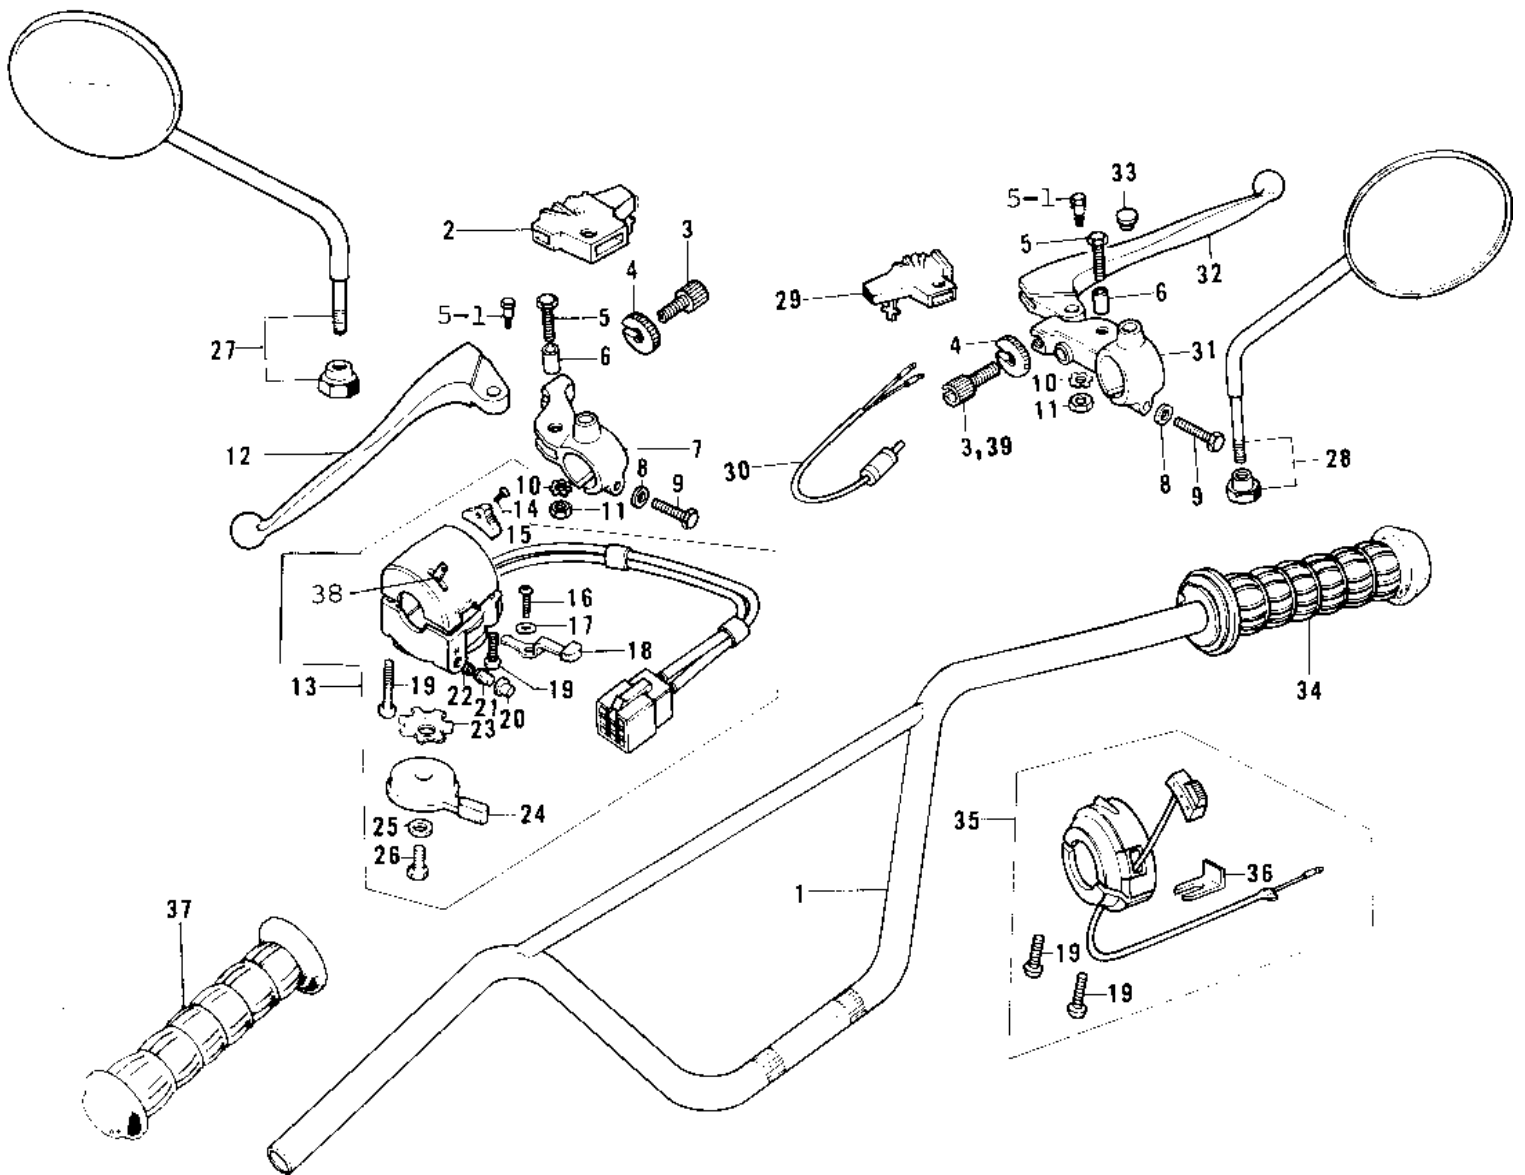

1976 KE125

PARTS DIAGRAM

HANDLEBAR ('76-'79)

1976 KE125

PARTS LIST

HANDLEBAR ('76-'79)

Kawasaki

Let the Good Times Roll®

ITEM NAME

PART NUMBER

QUANTITY
