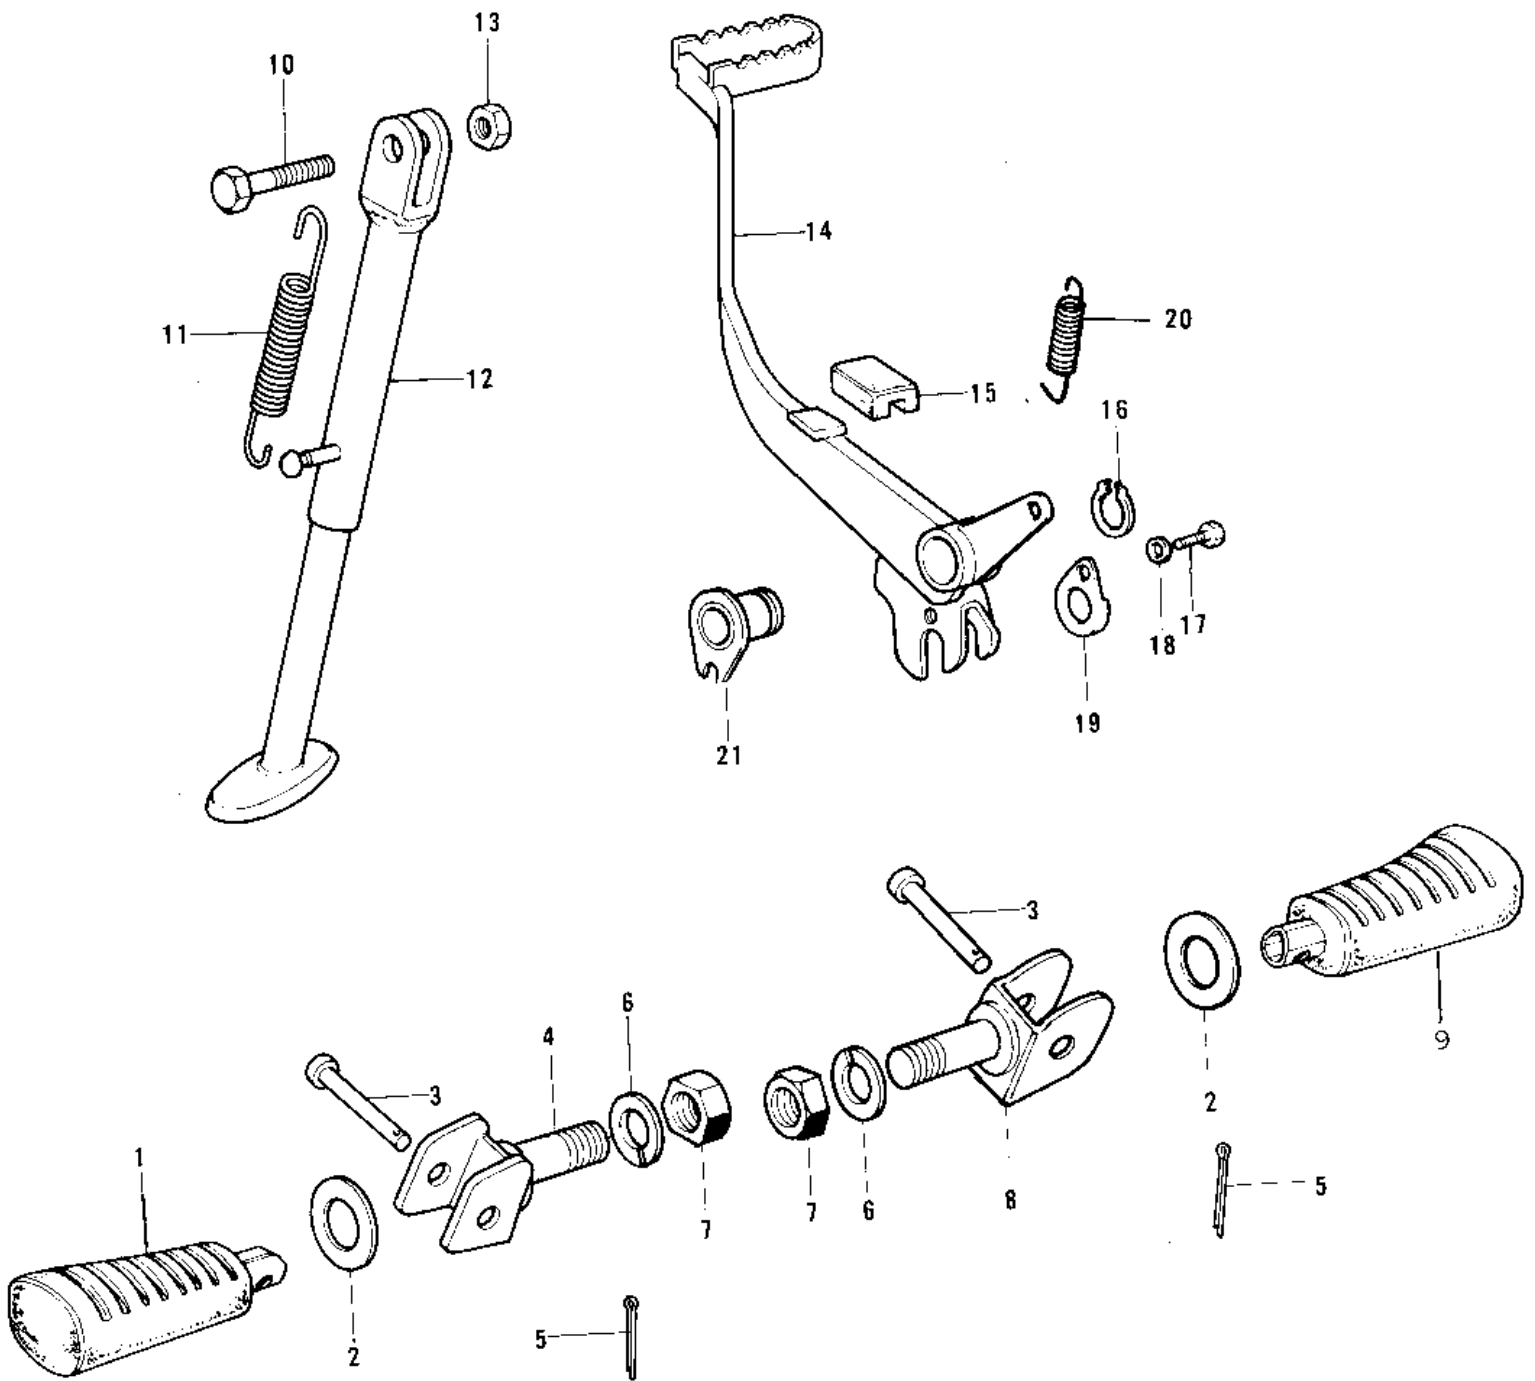

1976 KE125

PARTS DIAGRAM

FOOTRESTS/STAND/BRAKE PEDAL ('76-'79)

1976 KE125

PARTS LIST

FOOTRESTS/STAND/BRAKE PEDAL ('76-'79)

ITEM NAME

PART NUMBER

QUANTITY
