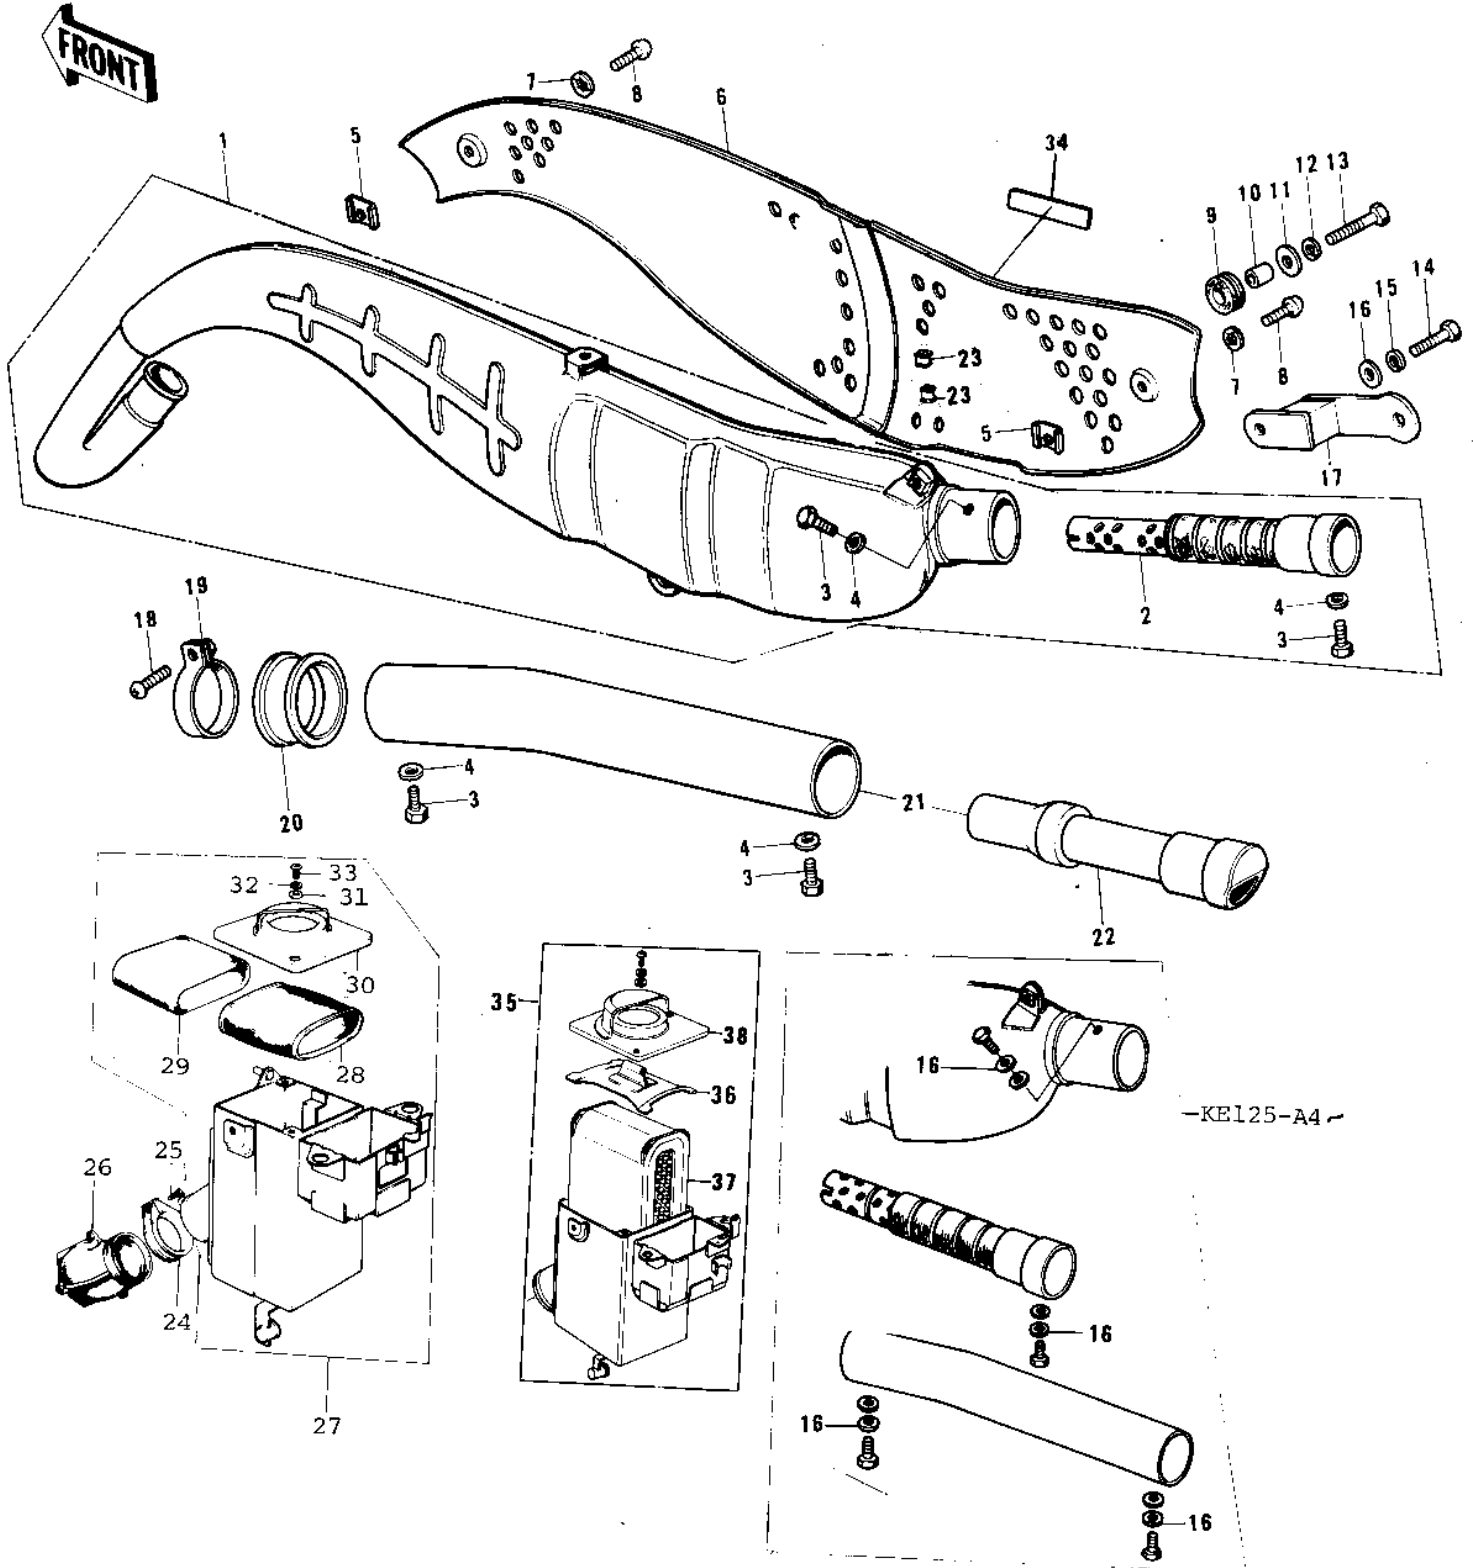

1976 KE125

PARTS DIAGRAM

AIR CLEANER/MUFFLER ('76-'79)

1976 KE125

PARTS LIST

AIR CLEANER/MUFFLER ('76-'79)

ITEM NAME

PART NUMBER

QUANTITY
