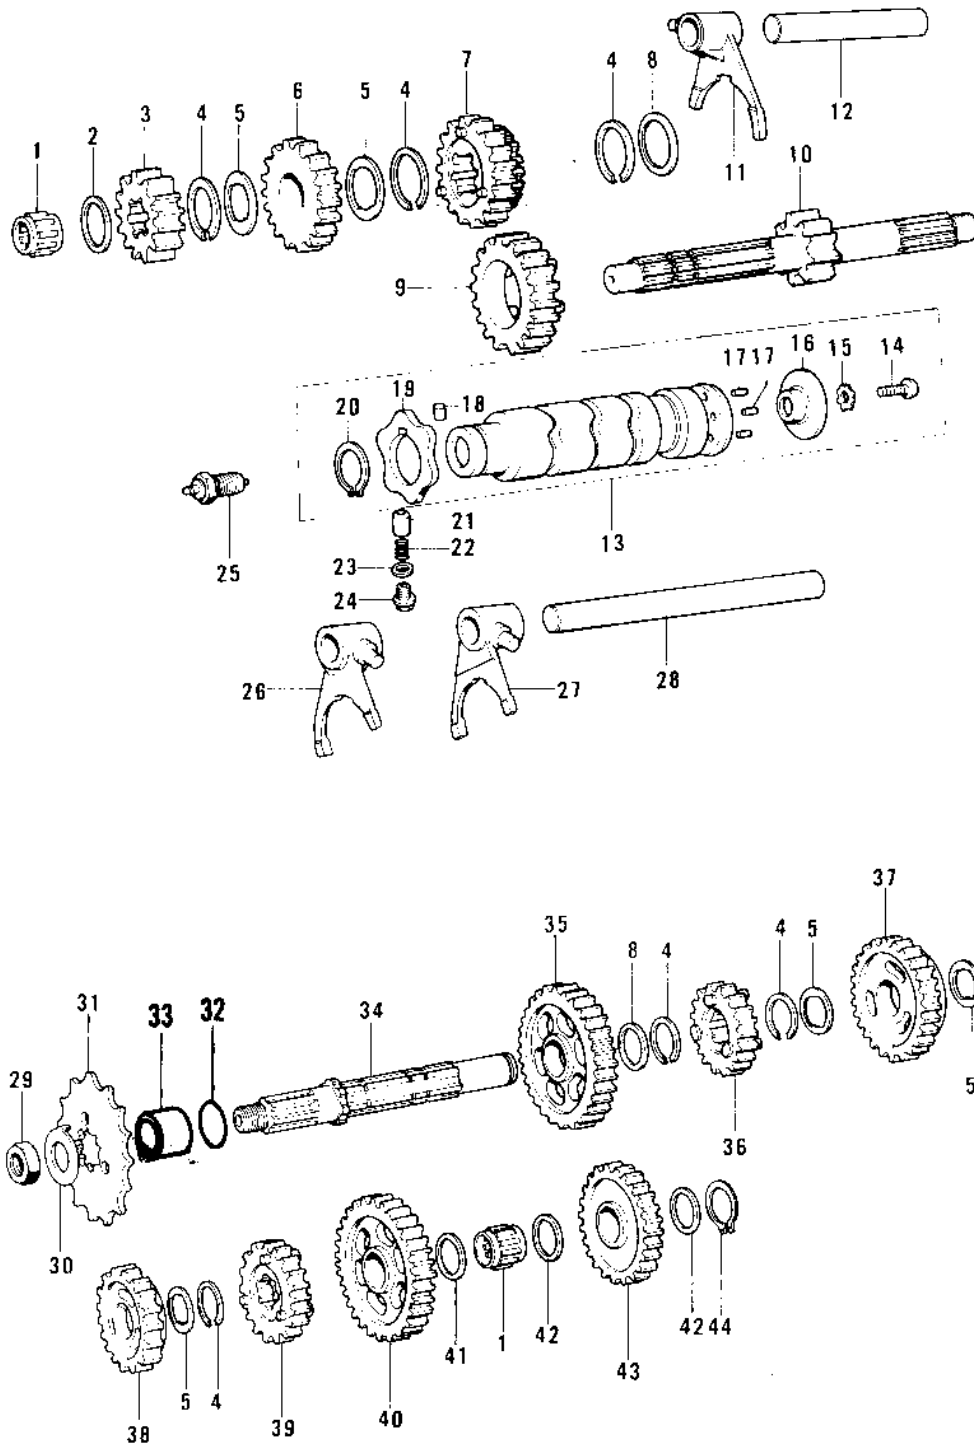

1979 KE125

PARTS DIAGRAM

TRANSMISSION/CHANGE DRUM ('76-'79)

1979 KE125

PARTS LIST

TRANSMISSION/CHANGE DRUM ('76-'79)

ITEM NAME

PART NUMBER

QUANTITY
