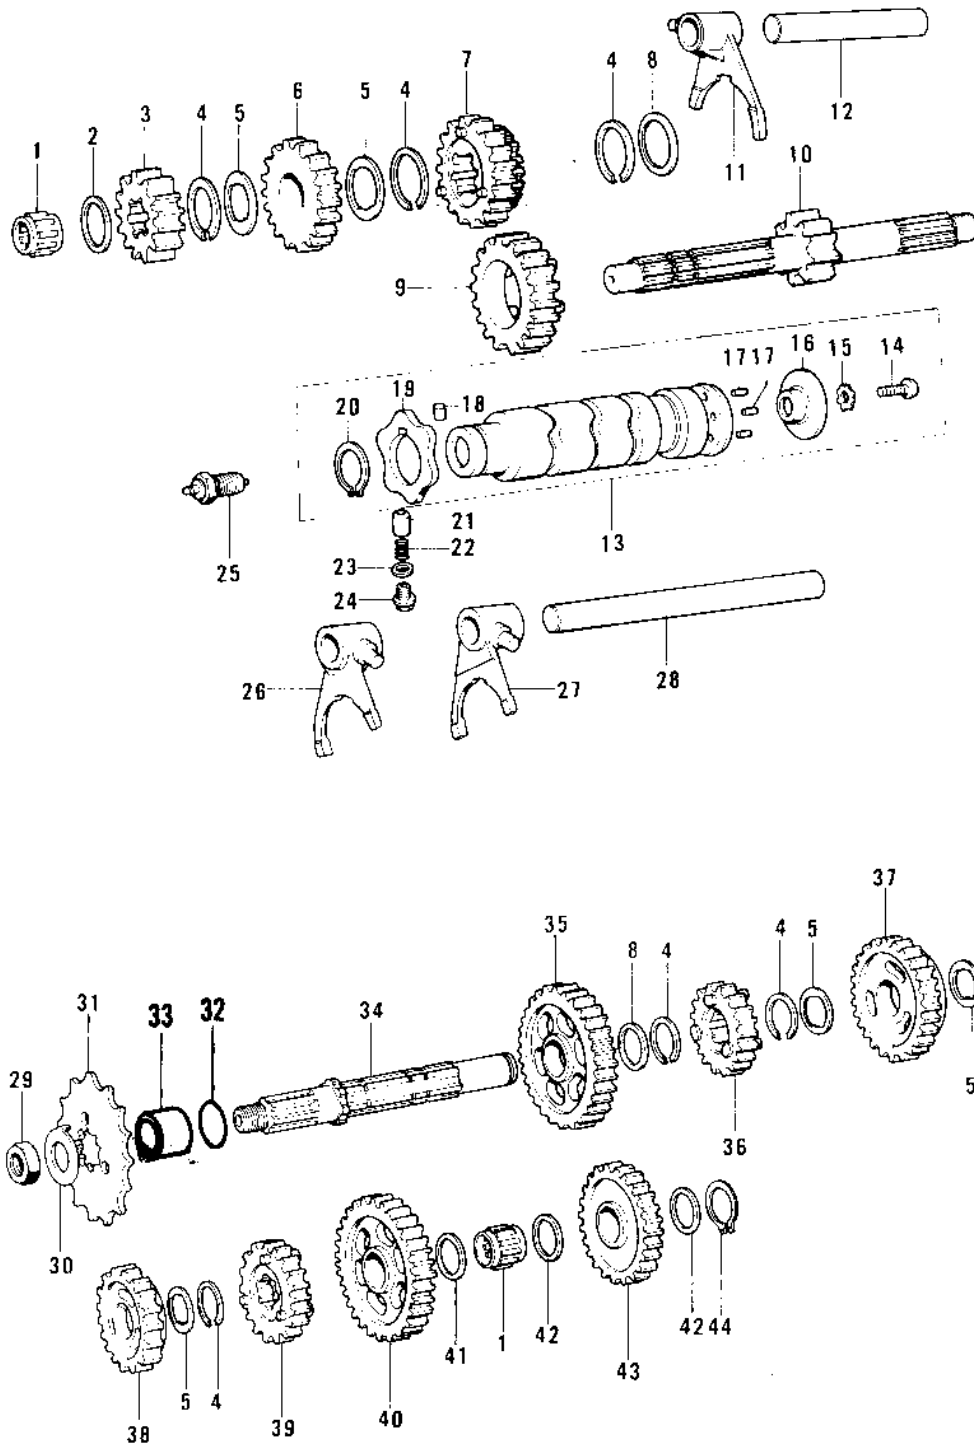

1978 KE125

PARTS DIAGRAM

TRANSMISSION/CHANGE DRUM ('76-'79)

1978 KE125

PARTS LIST

TRANSMISSION/CHANGE DRUM ('76-'79)

ITEM NAME

PART NUMBER

QUANTITY
