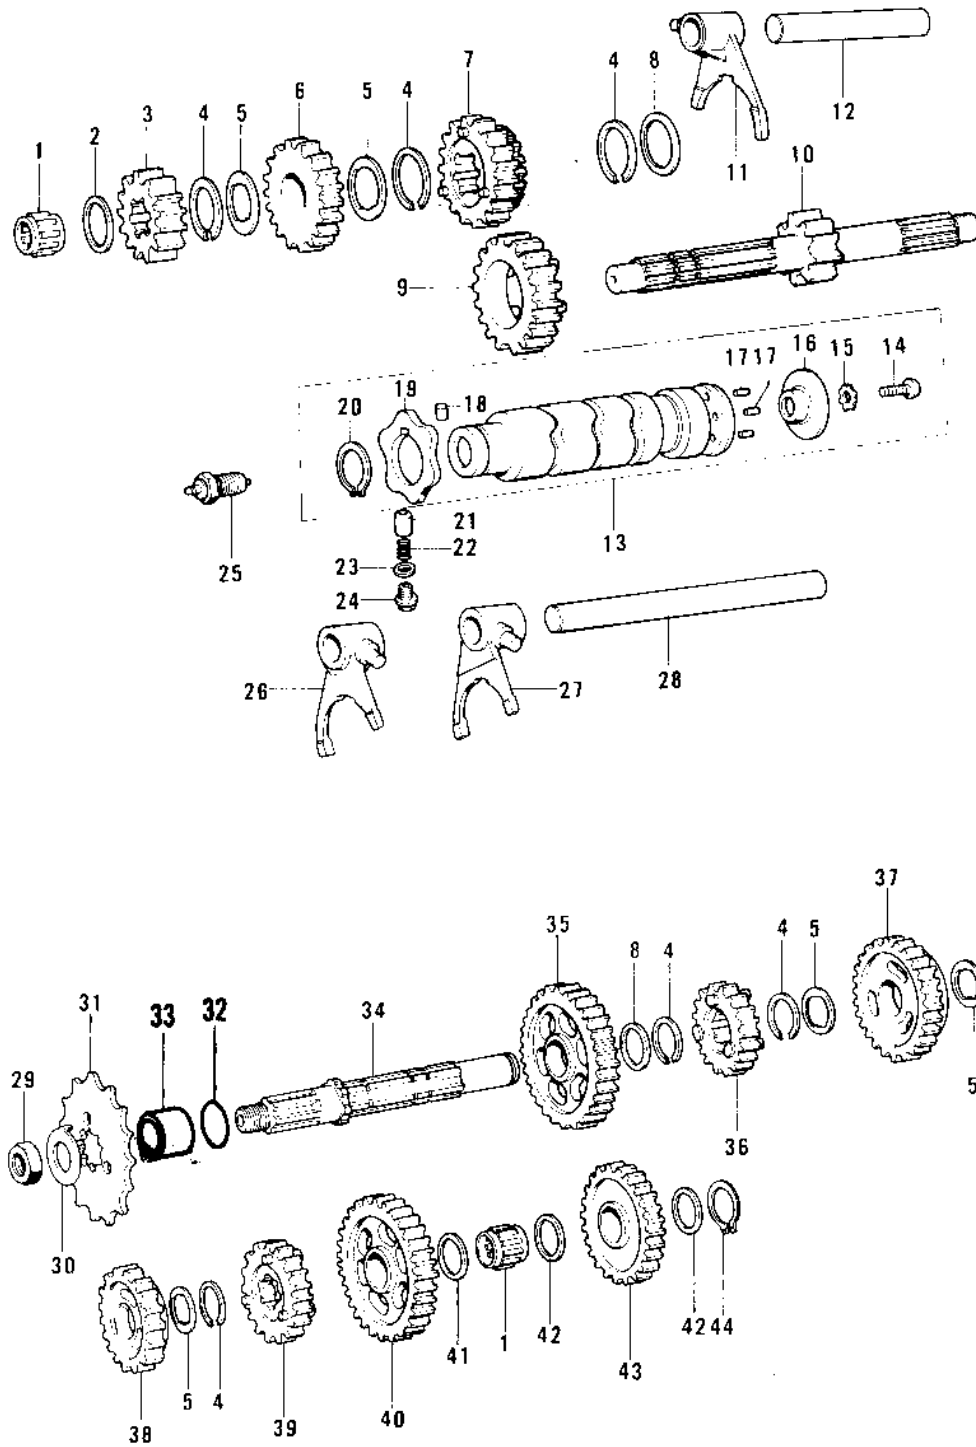

1976 KE125

PARTS DIAGRAM

TRANSMISSION/CHANGE DRUM ('76-'79)

1976 KE125

PARTS LIST

TRANSMISSION/CHANGE DRUM ('76-'79)

ITEM NAME

PART NUMBER

QUANTITY
