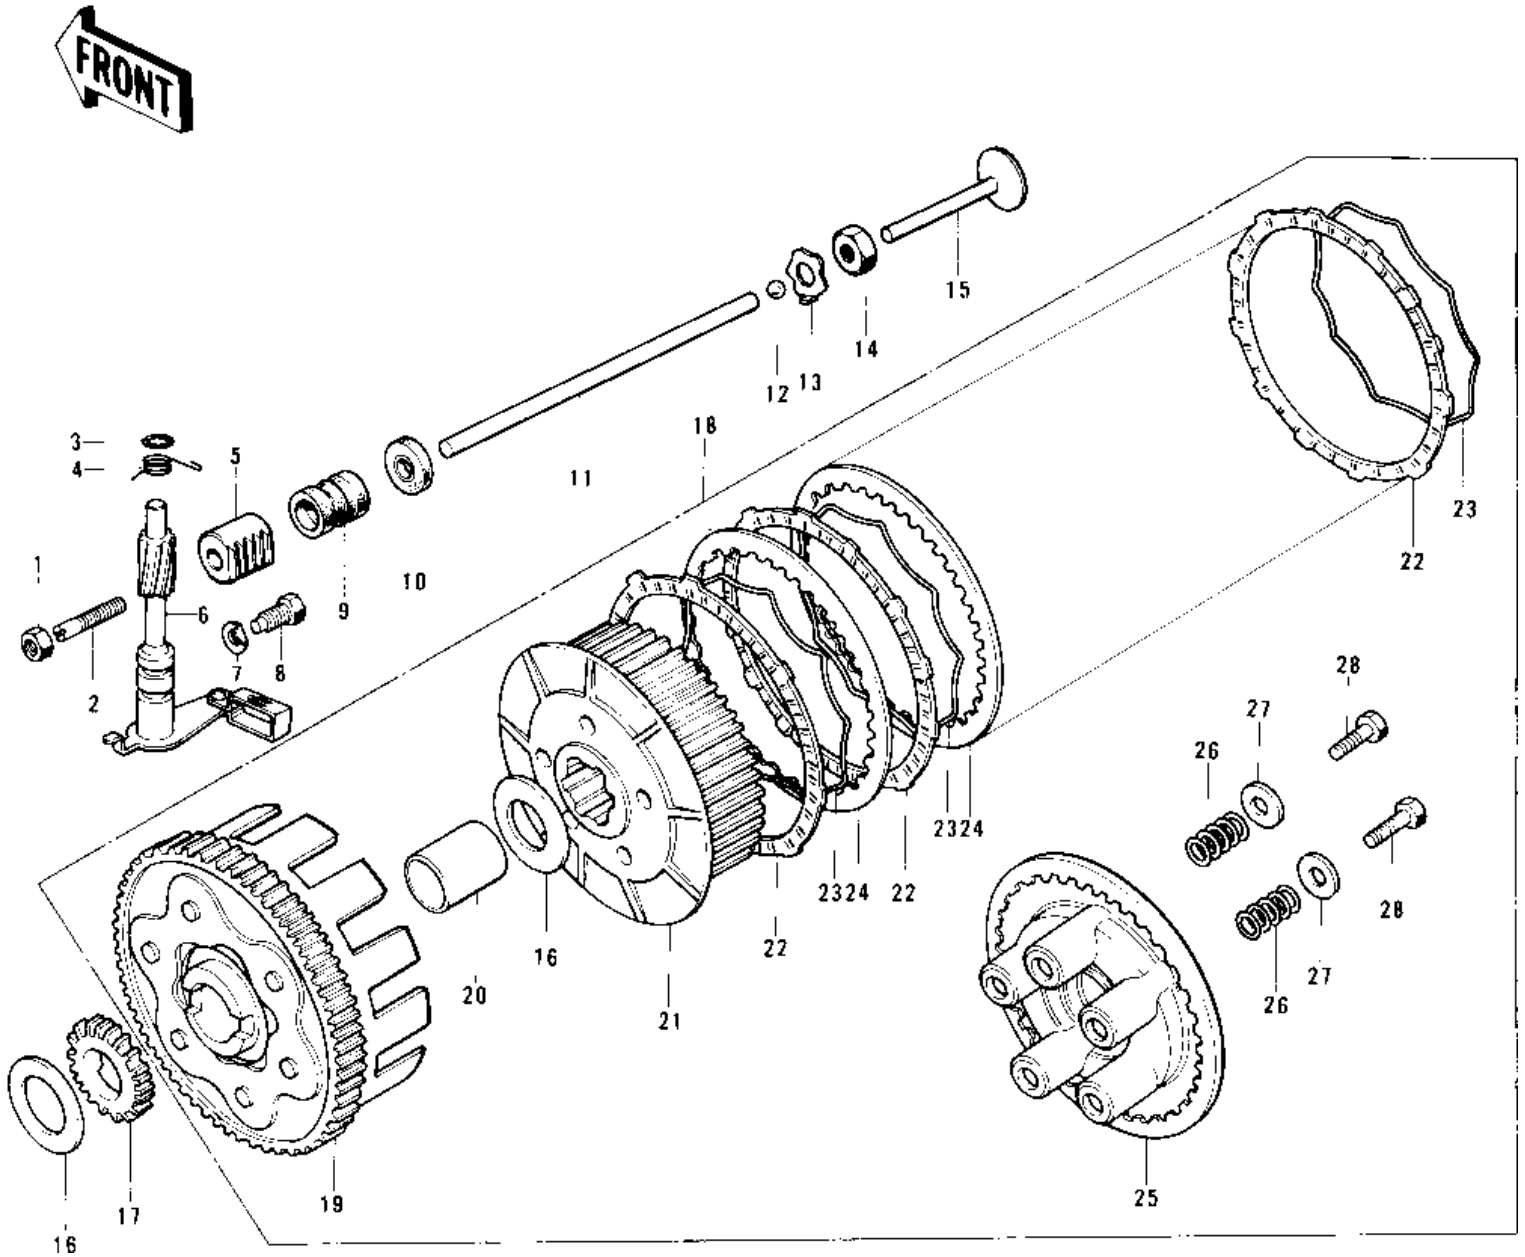

1979 KE125

PARTS DIAGRAM

CLUTCH ('76-'79)

1979 KE125

PARTS LIST

CLUTCH ('76-'79)

Kawasaki

Let the Good Times Roll®

ITEM NAME

PART NUMBER

QUANTITY
