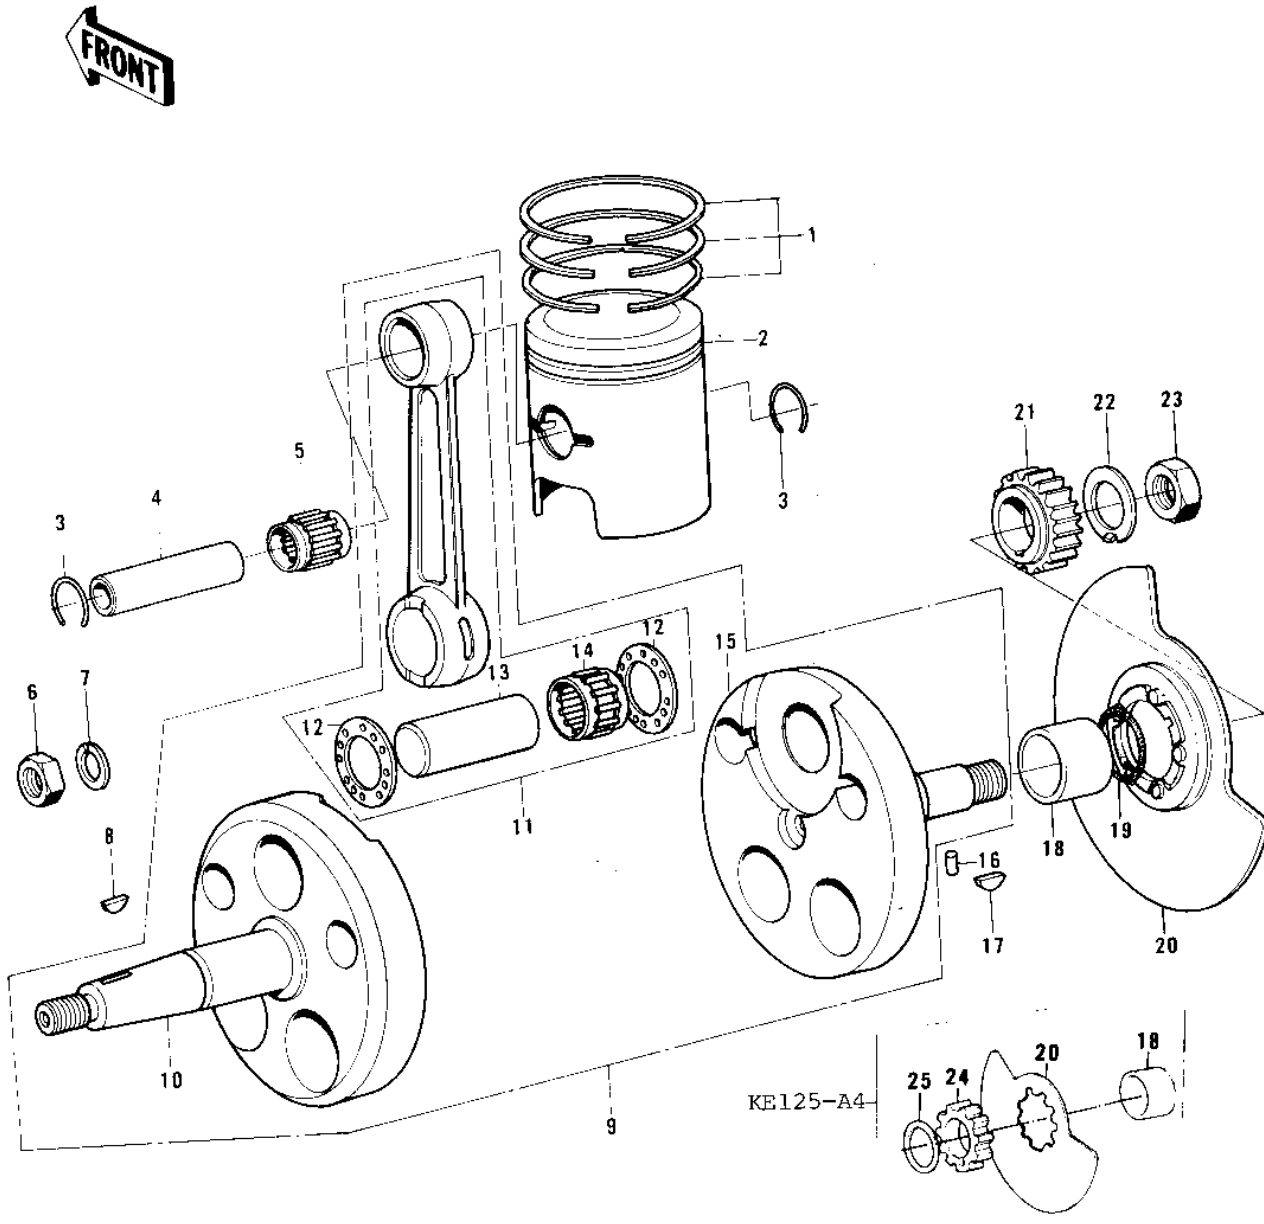

1976 KE125

PARTS DIAGRAM

CRANKSHAFT/PISTON/ROTARY VALVE ('76-'79)

—
R
—

1976 KE125

PARTS LIST

CRANKSHAFT/PISTON/ROTARY VALVE ('76-'79)

ITEM NAME

PART NUMBER

QUANTITY
