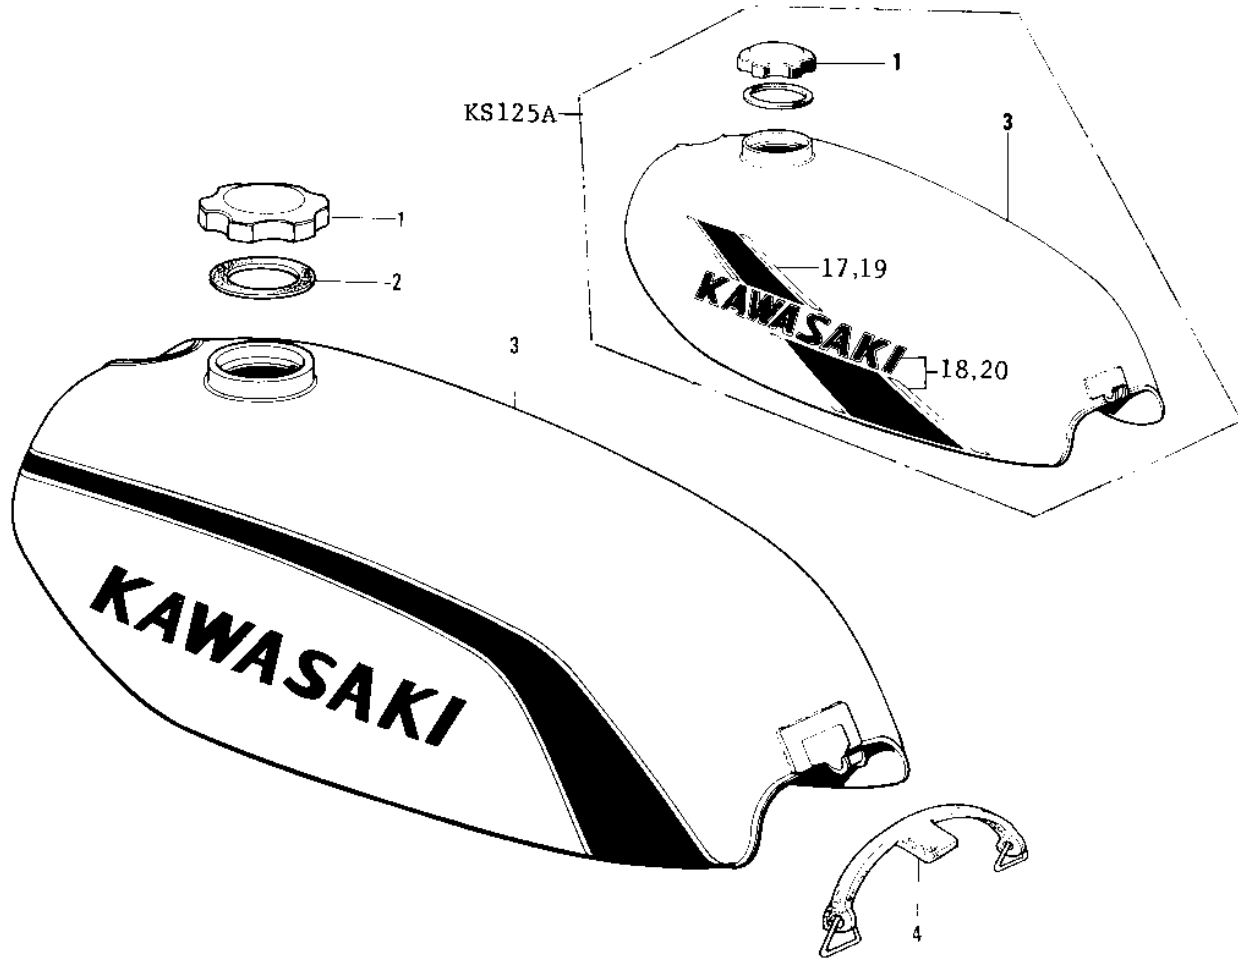

1974 KS125

PARTS DIAGRAM

FUEL TANK ('74-'75)

1974 KS125

PARTS LIST

FUEL TANK ('74-'75)

Kawasaki

Let the Good Times Roll®

ITEM NAME

PART NUMBER

QUANTITY
