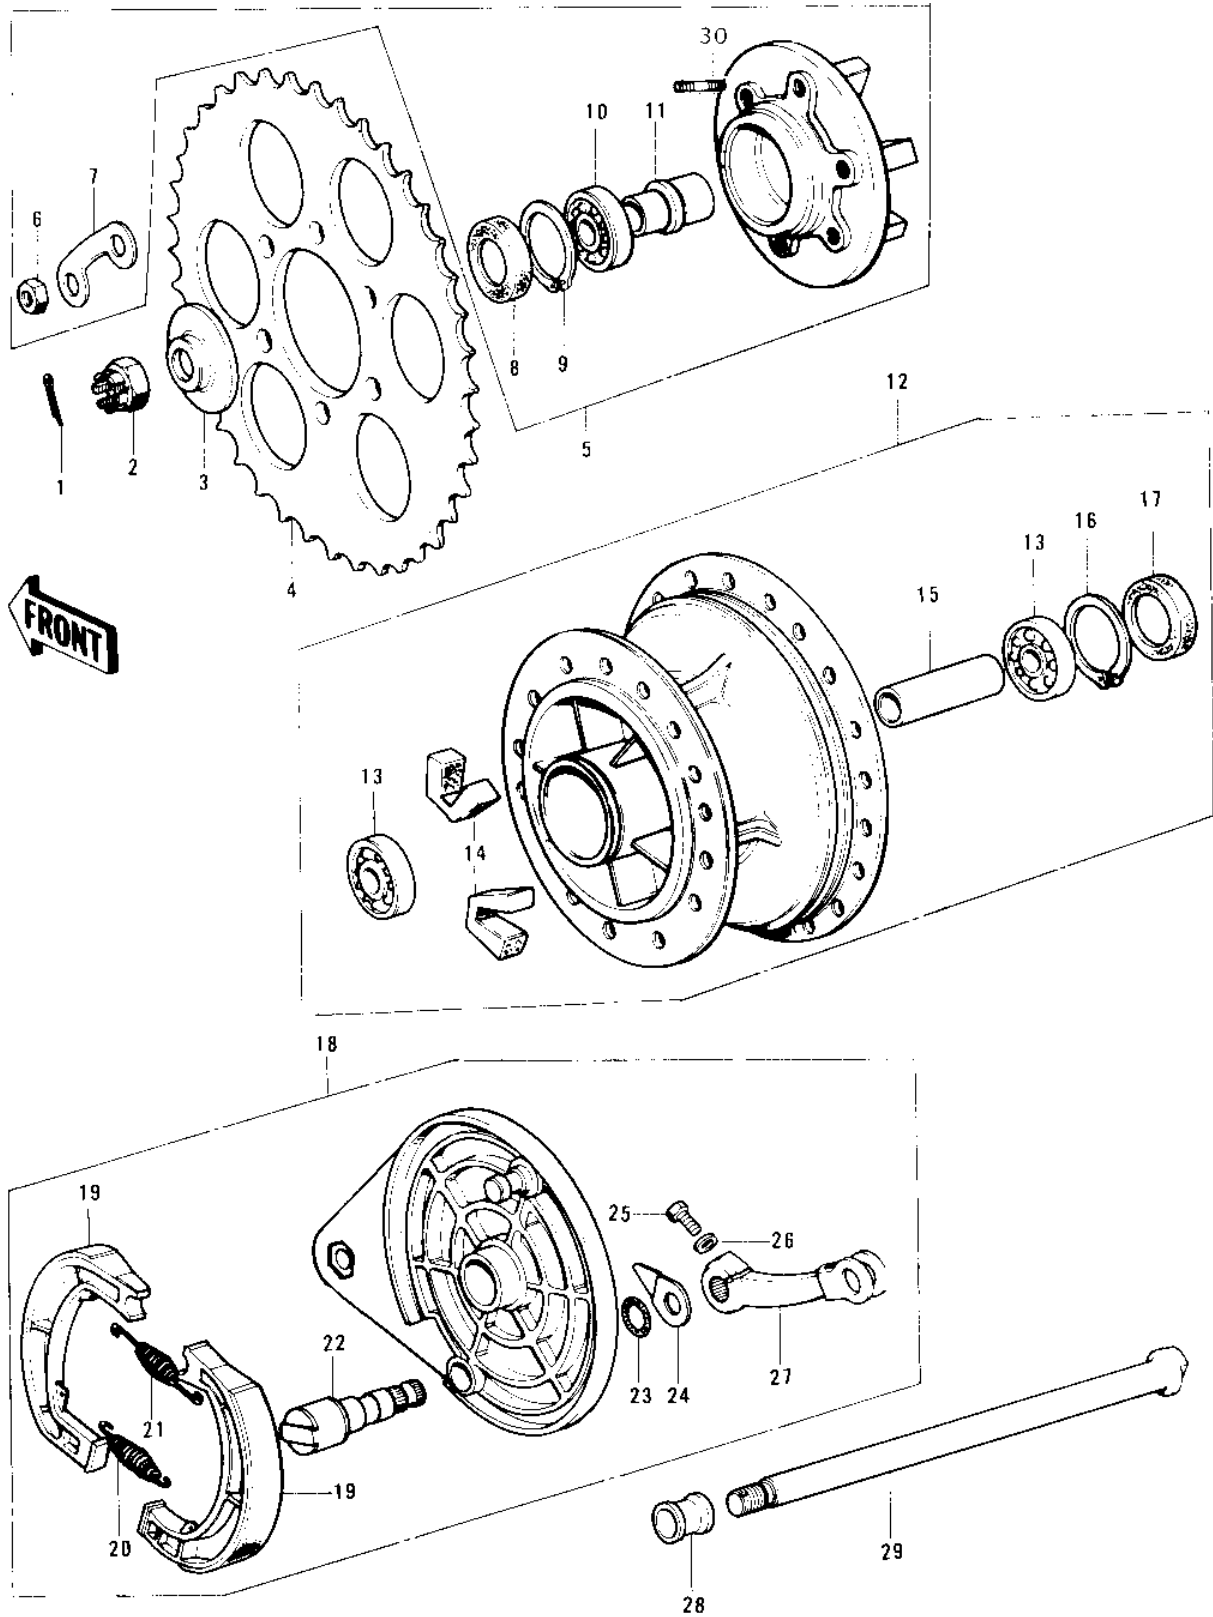

1974 KS125

PARTS DIAGRAM

REAR HUB/BRAKE ('74-'75)