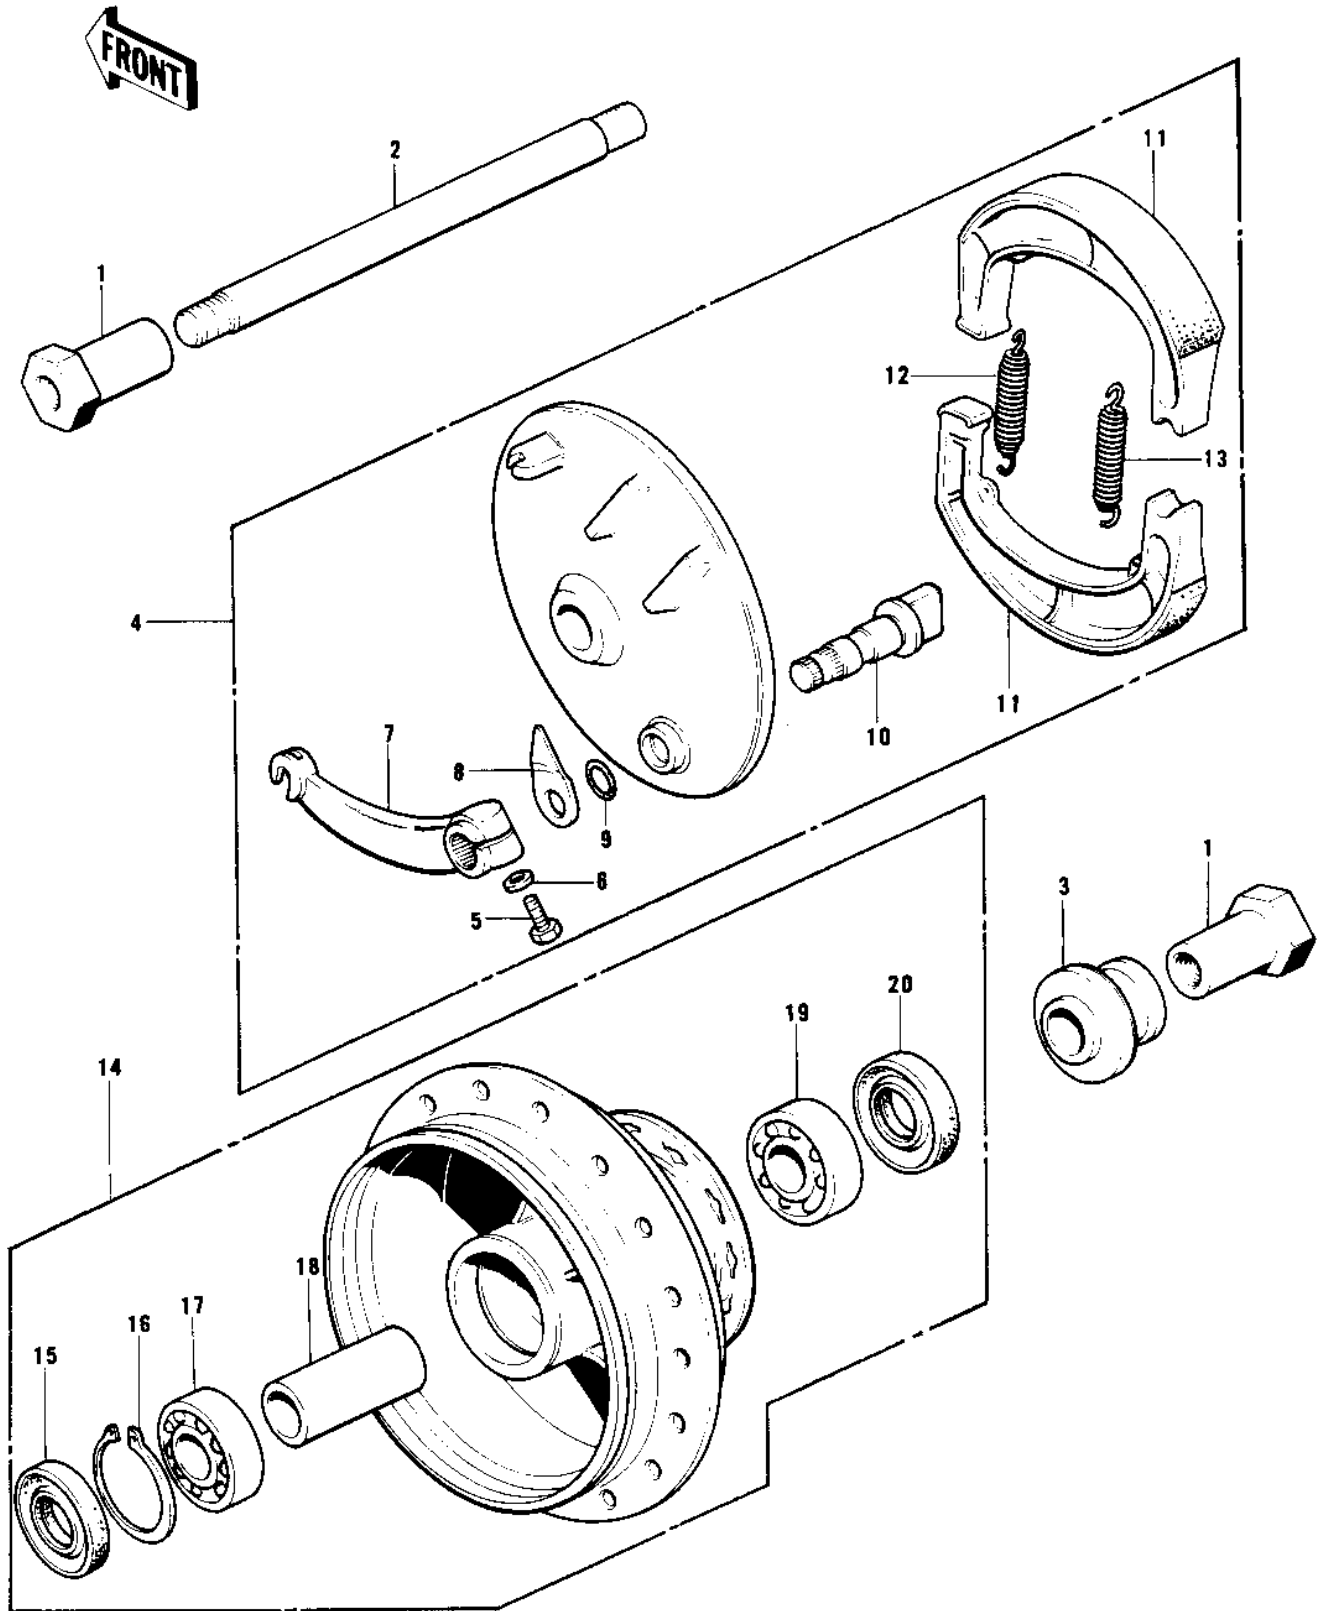

# 1978 KD125-A4

## PARTS DIAGRAM FRONT HUB/BRAKE

## PARTS LIST FRONT HUB/BRAKE

ITEM NAME	PART NUMBER	QUANTITY
-----------	-------------	----------

---