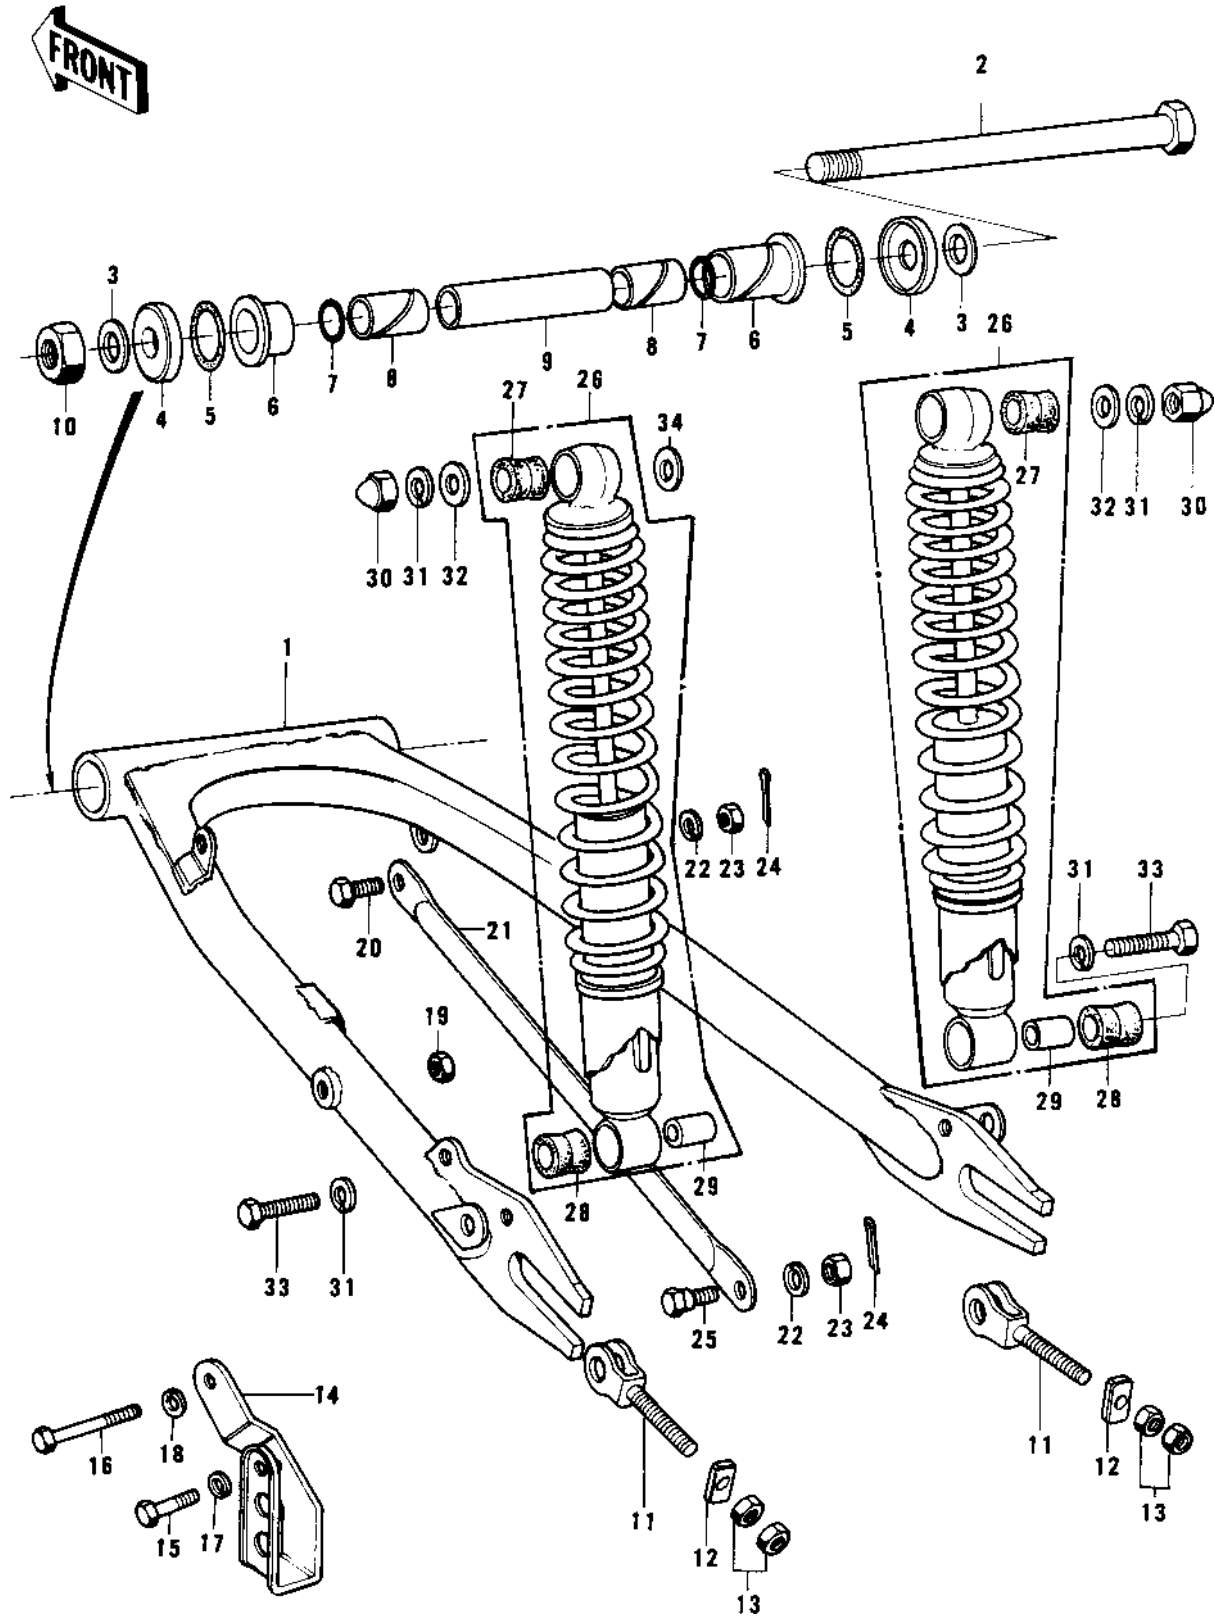

1978 KD125-A4

PARTS DIAGRAM

SWING ARM/SHOCK ABSORBERS

1978 KD125-A4

PARTS LIST

SWING ARM/SHOCK ABSORBERS

ITEM NAME

PART NUMBER

QUANTITY
