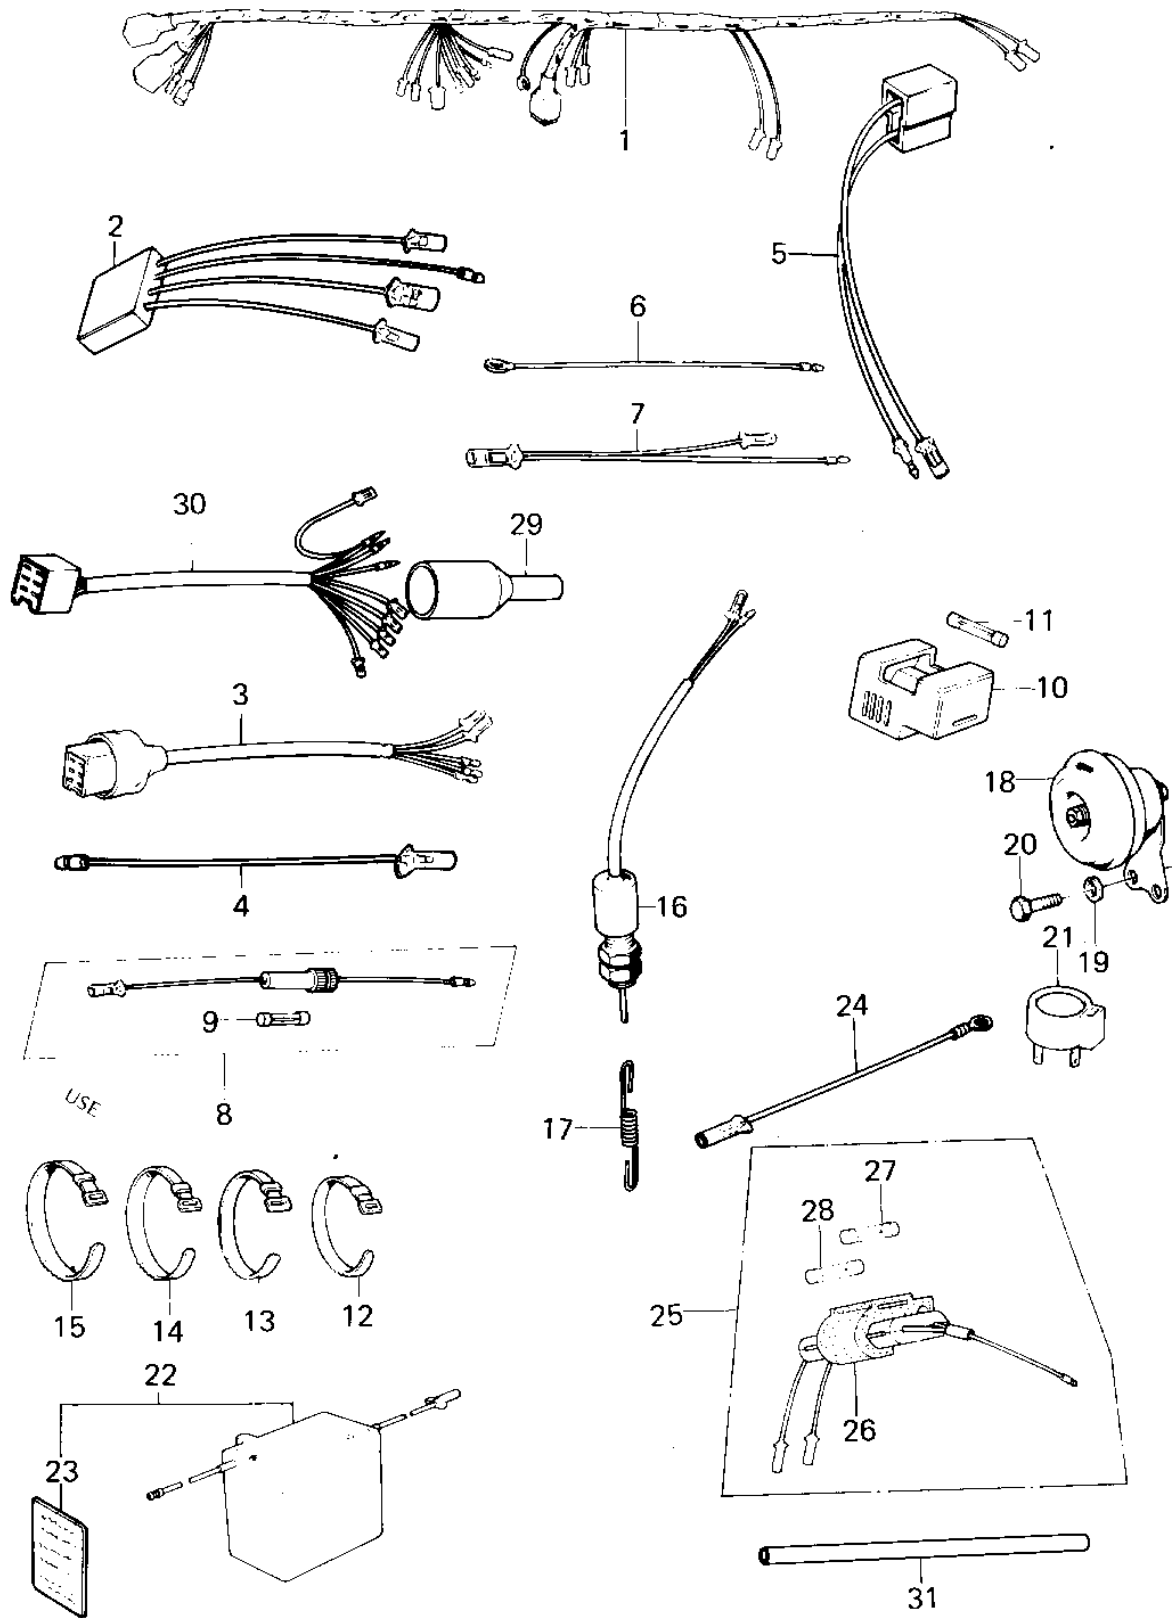

1978 KM100-A3

PARTS DIAGRAM

CHASSIS ELECTRICAL EQUIPMENT

1978 KM100-A3

PARTS LIST

CHASSIS ELECTRICAL EQUIPMENT

ITEM NAME

PART NUMBER

QUANTITY
