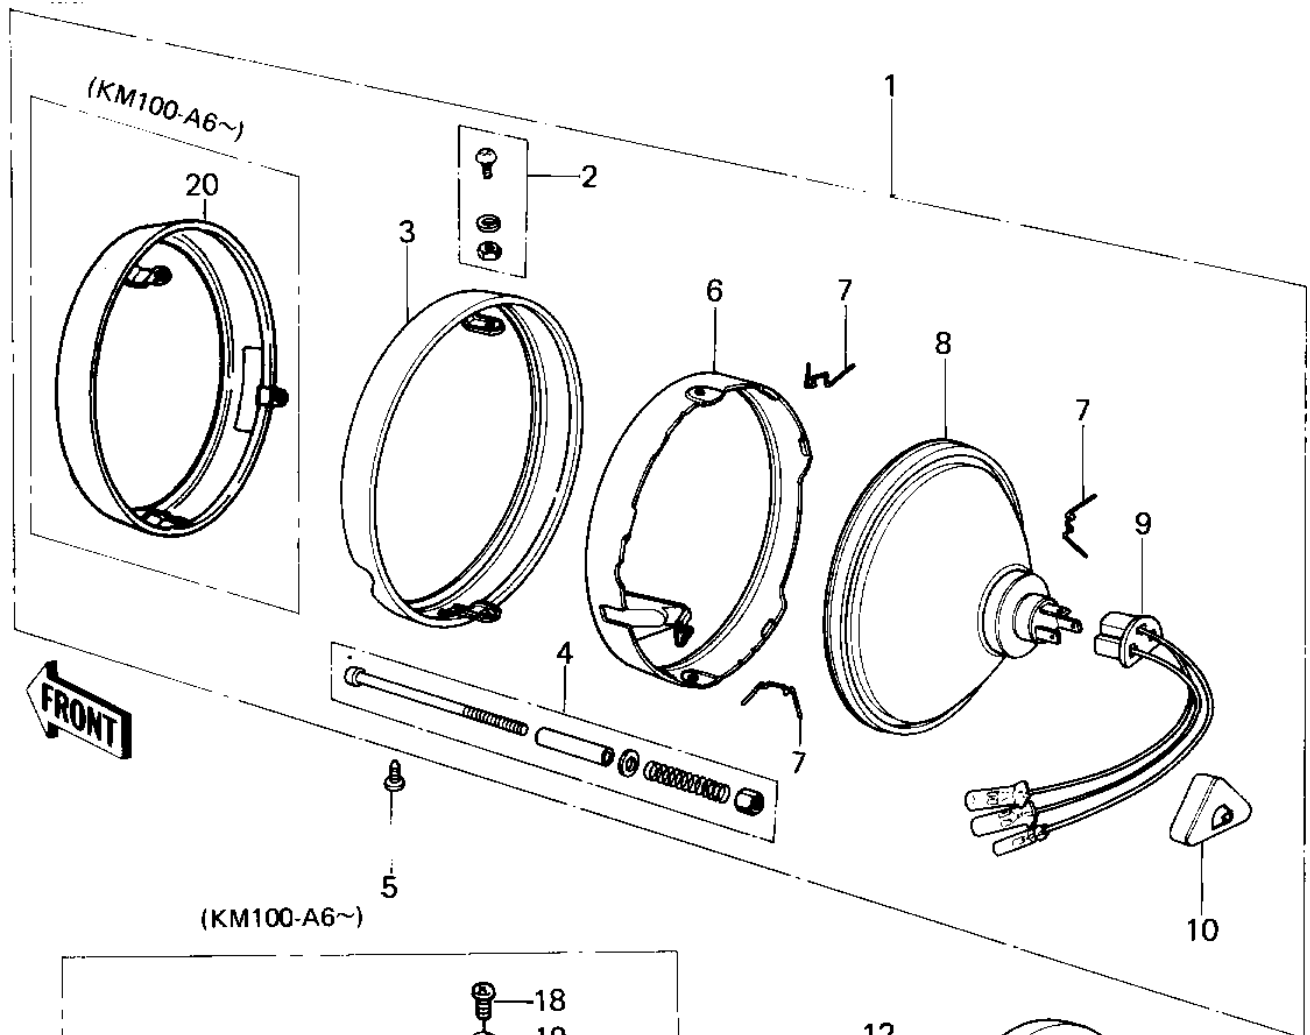

1976 KM100-A1

PARTS DIAGRAM HEADLIGHT

1976 KM100-A1

PARTS LIST

HEADLIGHT

Kawasaki

Let the Good Times Roll®

ITEM NAME

PART NUMBER

QUANTITY
