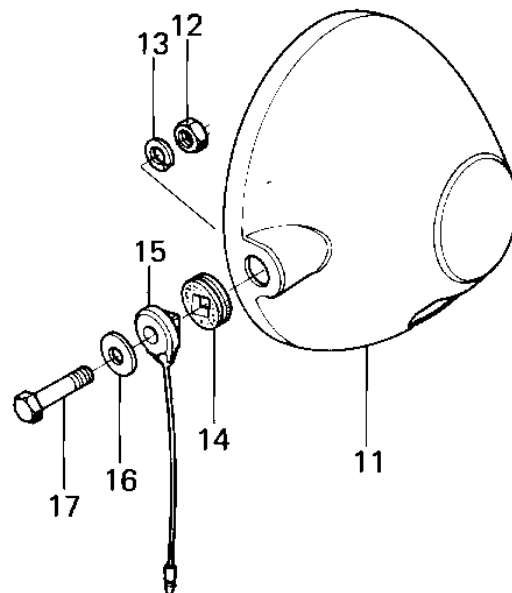

1976 KM100-A1

PARTS DIAGRAM HEADLIGHT

1976 KM100-A1

PARTS LIST

HEADLIGHT

Kawasaki

Let the Good Times Roll®

ITEM NAME

PART NUMBER

QUANTITY
